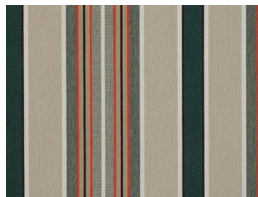

PINDLER

EST. 1947

INDOOR/OUTDOOR

CABANA
COLLECTION

7982 Cornerstone
Ash

7982 Cornerstone
Citrus

7982 Cornerstone
Stone

7981 Blanchard
Bark

7981 Blanchard
Canary

7981 Blanchard
Marine

7981 Blanchard
Spice

7977 Daventry
Canyon

7977 Daventry
Forest

7978 Baja
Canyon

7978 Baja
Cobalt

7978 Baja
Forest

7978 Baja
Marigold

7979 Cascade
Rainbow

7980 Dartmoor
Bark

7980 Dartmoor
Berry

7980 Dartmoor
Forest

7980 Dartmoor
Neptune

7976 Ardenhill
Canary

7976 Ardenhill
Charcoal

7976 Ardenhill
Jade

7976 Ardenhill
Lacquer

7976 Ardenhill
Sterling

7976 Ardenhill
Stone

7992 Leeward
Citrus

7992 Leeward
Coral

7992 Leeward
Domino

7992 Leeward
Marine