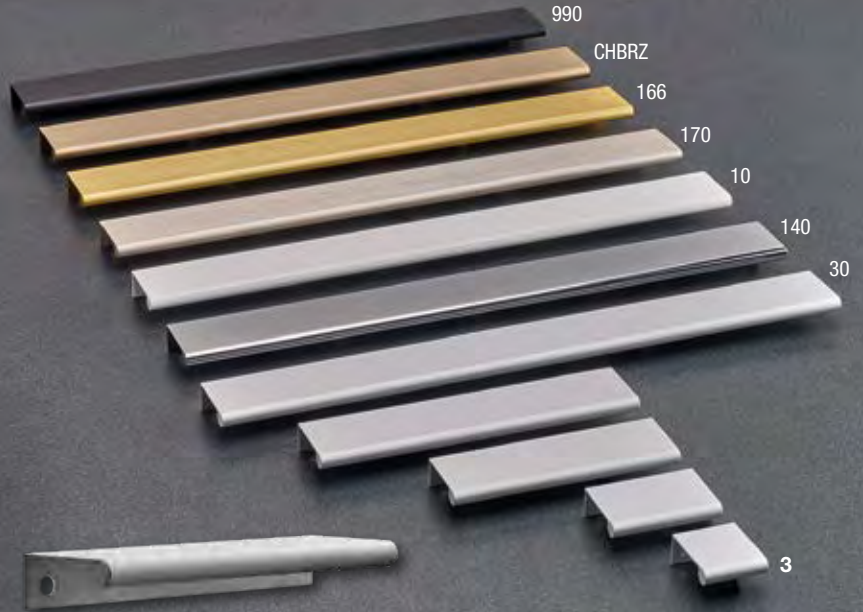

*Handle which complies with Americans with Disabilities Act (ADA) requirements.