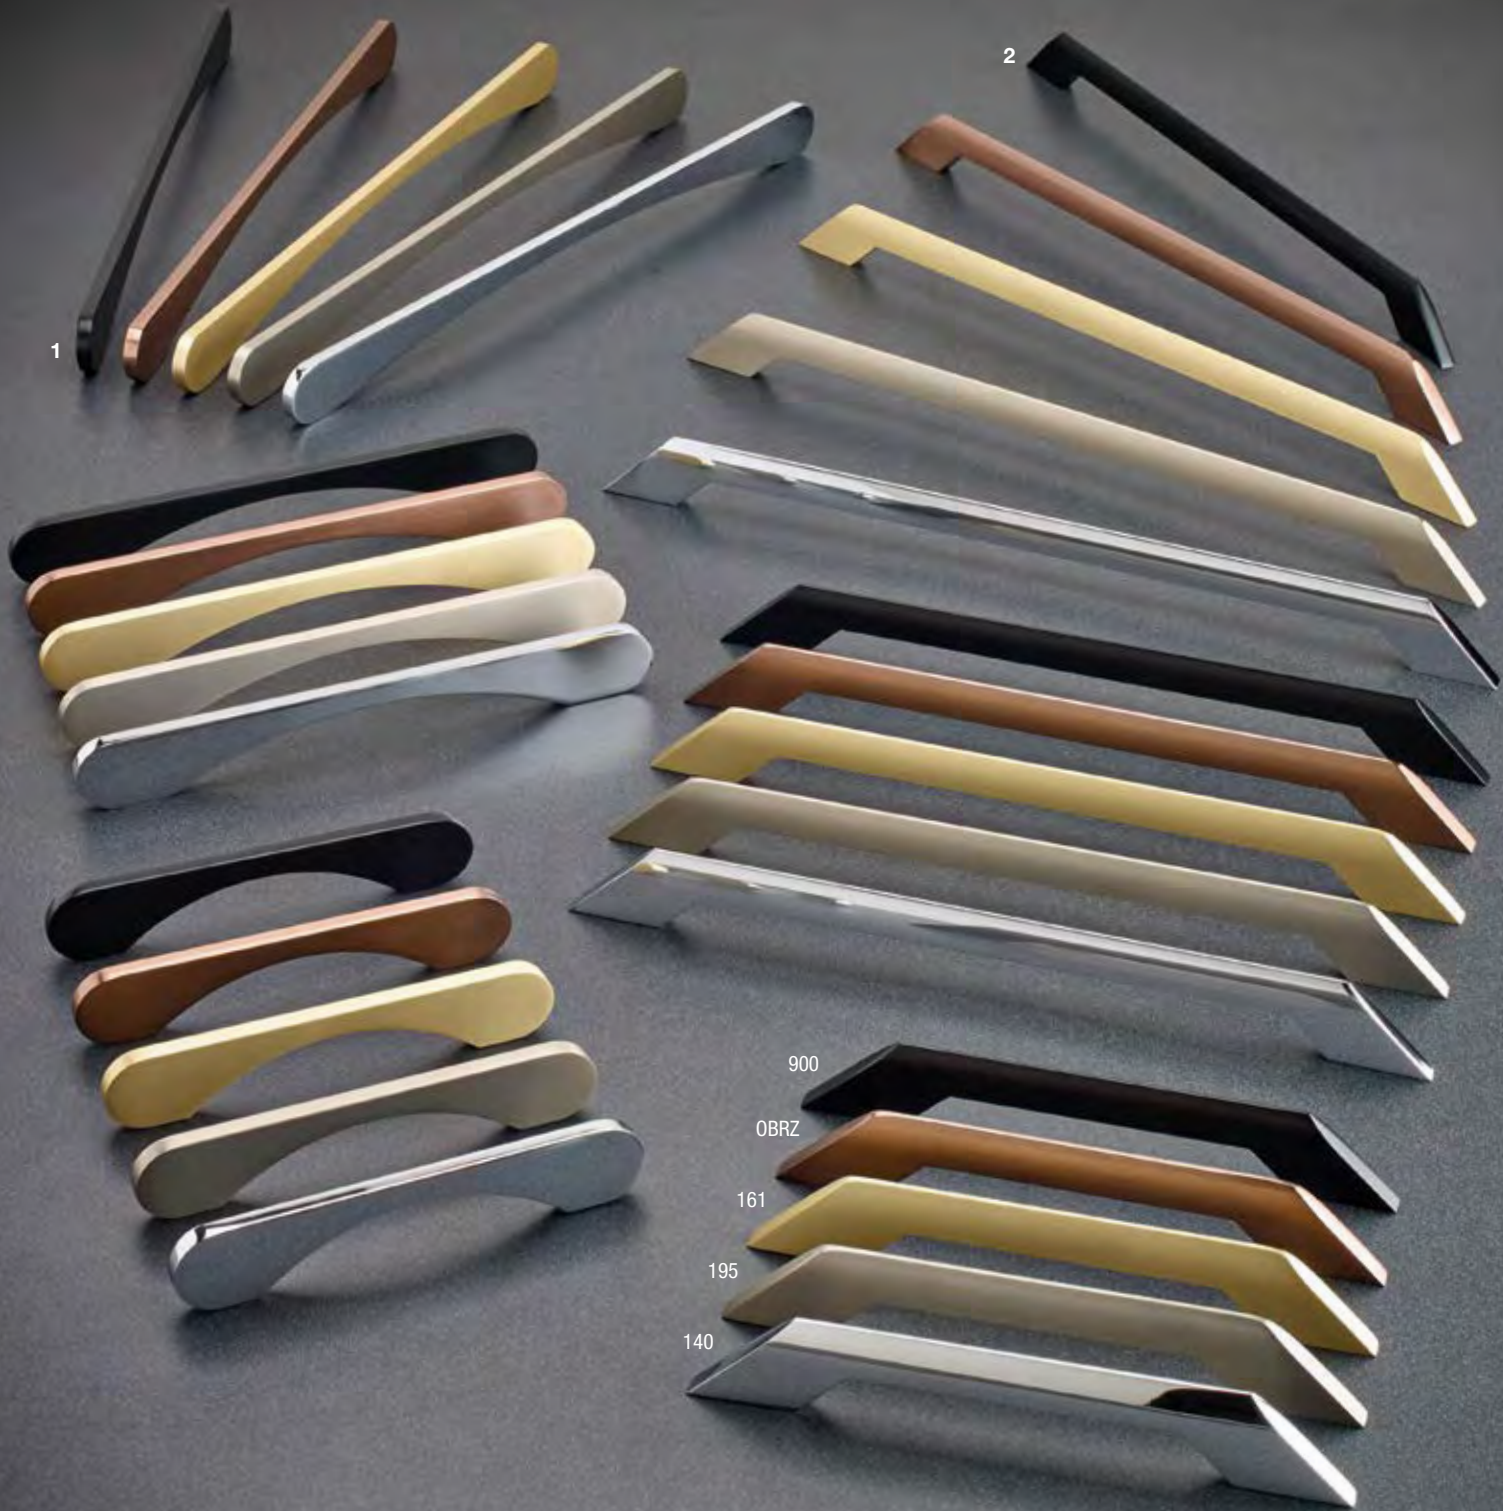

REF. NO.	COLOR FINISH	MATERIAL DESCRIPTION	DIMENSION C.C. / Ø	OVERALL DIMENSION (L x P) METRIC	OVERALL DIMENSION (L x P) IMPERIAL	SCREW NAIL
1 7303416	OBRZ, 140, 161, 195, 900	Metal	416mm c.c.	460 x 34mm	18 1/8" x 1 5/16"	M4
7303224	OBRZ, 140, 161, 195, 900	Metal	224mm c.c.	270 x 34mm	10 5/8" x 1 5/16"	M4
7303128	OBRZ, 140, 161, 195, 900	Metal	128mm c.c.	180 x 34mm	7 1/16" x 1 5/16"	M4

REF. NO.	COLOR FINISH	MATERIAL DESCRIPTION	DIMENSION C.C. / Ø	OVERALL DIMENSION (L x P) METRIC	OVERALL DIMENSION (L x P) IMPERIAL	SCREW NAIL
2 8875416	OBRZ, 140, 161, 195, 900	Metal	416mm c.c.	456 x 37mm	17 15/16" x 1 7/16"	M4
8875320	OBRZ, 140, 161, 195, 900	Metal	320mm c.c.	360 x 37mm	14 3/16" x 1 7/16"	M4
8875192	OBRZ, 140, 161, 195, 900	Metal	192mm c.c.	232 x 37mm	9 1/8" x 1 7/16"	M4