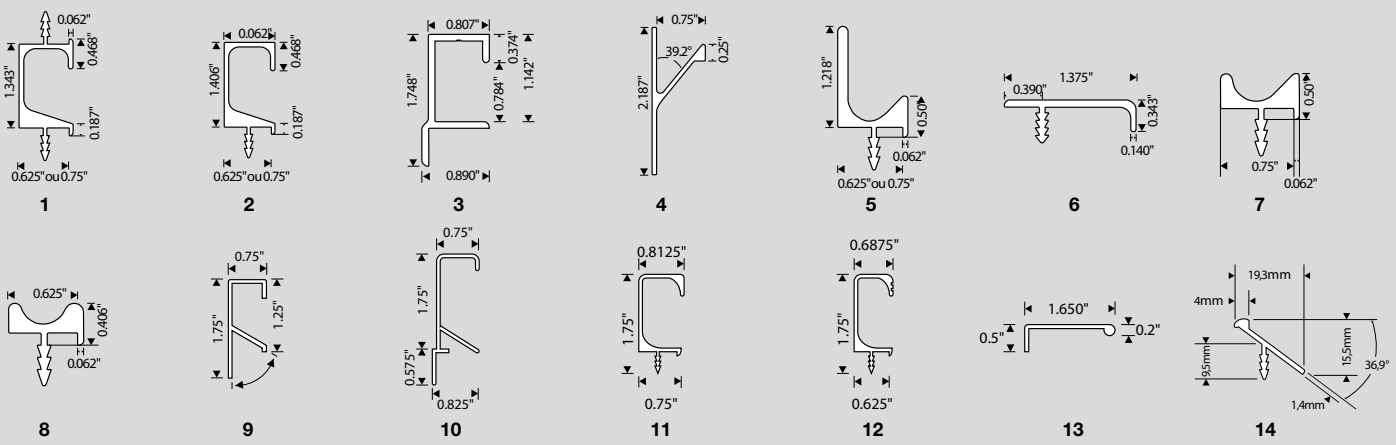

REF. NO.	COLOR FINISH	MATERIAL DESCRIPTION	PANEL THICKNESS	OVERALL DIMENSION (L) METRIC	OVERALL DIMENSION (L) IMPERIAL
1	320112 10, 170	Aluminum	5/8" (16mm)	3657mm	12'
	320212 10	Aluminum	3/4" (19mm)	3657mm	12'
2	320012 10, 170	Aluminum	5/8" (16mm)	3657mm	12'
	319912 10, 170	Aluminum	3/4" (19mm)	3657mm	12'
3	415212 10	Aluminum	3/4" (19mm) to 13/16" (21mm)	3657mm	12'
4	314912 10	Aluminum	3/4" (19mm)	3657mm	12'
5	318812 10, 140, 170	Aluminum	5/8" (16mm)	3657mm	12'
	318912 10, 140, 170	Aluminum	3/4" (19mm)	3657mm	12'
6	329112 10, 140, 170	Aluminum	3/4" (19mm)	3657mm	12'
7	318712 10, 170	Aluminum	3/4" (19mm)	3657mm	12'

REF. NO.	COLOR FINISH	MATERIAL DESCRIPTION	PANEL THICKNESS	OVERALL DIMENSION (L) METRIC	OVERALL DIMENSION (L) IMPERIAL
8	329012 10, 170	Aluminum	5/8" (16mm)	3657mm	12'
9	318112 10	Aluminum	5/8" (16mm)	3657mm	12'
	318108 10	Aluminum	5/8" (16mm)	2438mm	8'
10	317912 10	Aluminum	3/4" (19mm)	3657mm	12'
	DP46LBL	Aluminum	3/4" (19mm)	1828mm	6'
11	318312 10, 140	Aluminum	3/4" (19mm)	3657mm	12'
	318308 10	Aluminum	3/4" (19mm)	2438mm	8'
12	318412 10	Aluminum	5/8" (16mm)	3657mm	12'
	318408 10	Aluminum	5/8" (16mm)	2438mm	8'
13	318612 10, 170	Aluminum	5/8" (16mm) to 3/4" (19mm)	3657mm	12'
	318608 10, 170	Aluminum	5/8" (16mm) to 3/4" (19mm)	2438mm	8'
14	70064615 160, 170, 900	Aluminum	3/4" (19mm)	381mm	15"
	70064630 160, 170, 900	Aluminum	3/4" (19mm)	762mm	30"
	70064696 160, 170, 900	Aluminum	3/4" (19mm)	2438mm	96"