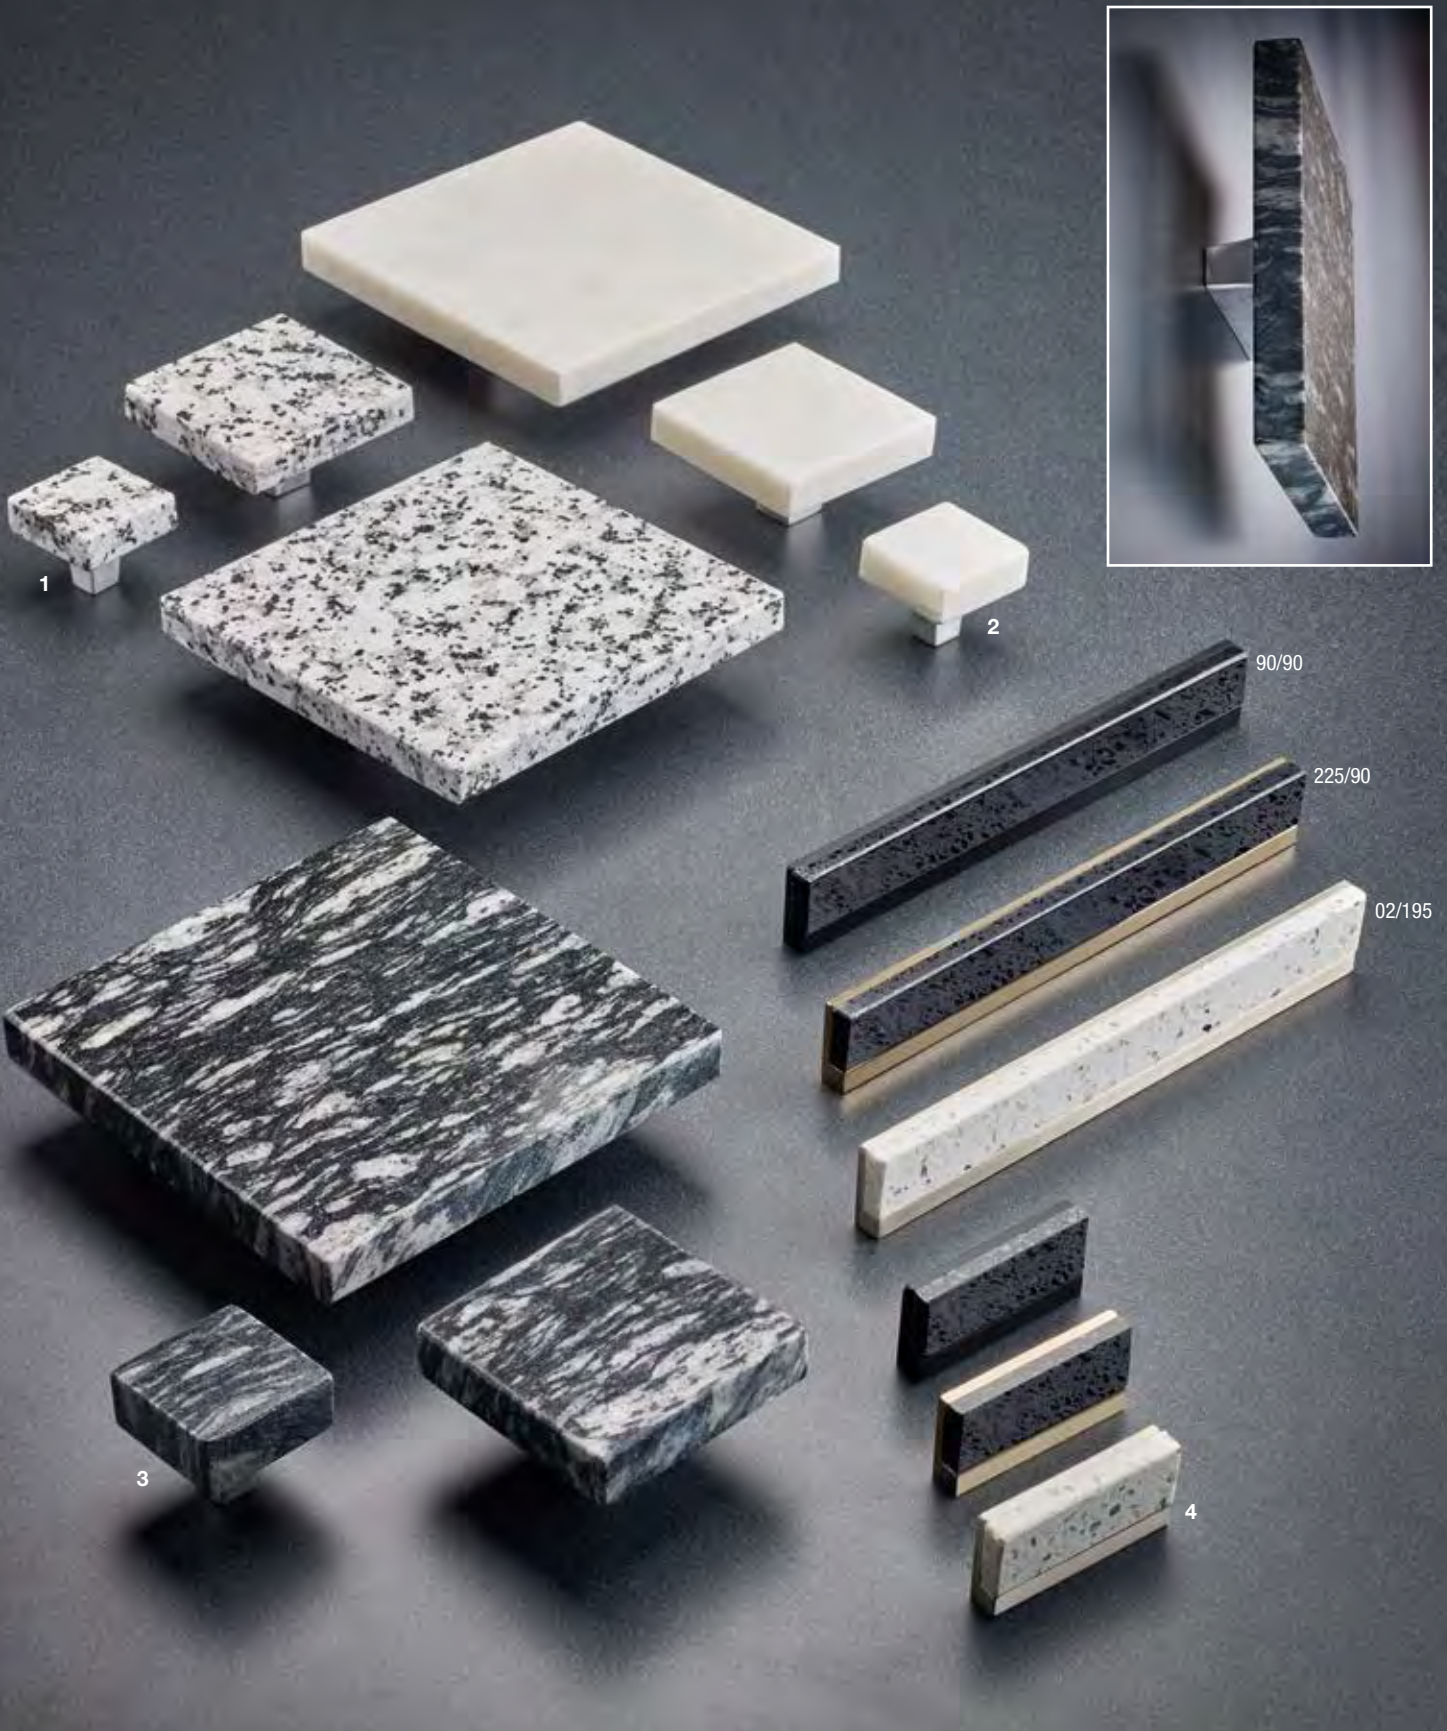

REF. NO.	COLOR FINISH	MATERIAL DESCRIPTION	DIMENSION C.C. / Ø	OVERALL DIMENSION (L x P) METRIC	OVERALL DIMENSION (L x P) IMPERIAL	SCREW NAIL
1	BP636040TZ	BAR Terrazzo/metal	12mm c.c.	40 x 40mm	1 9/16" x 1 9/16"	8/32
	BP636075TZ	BAR Terrazzo/metal	32mm c.c.	75 x 40mm	2 15/16" x 1 9/16"	8/32
	BP6360150TZ	BAR Terrazzo/metal	78mm c.c.	150 x 40mm	5 15/16" x 1 9/16"	8/32
2	BP637040MB	COM Marble/metal	12mm c.c.	40 x 40mm	1 9/16" x 1 9/16"	8/32
	BP637075MB	COM Marble/metal	32mm c.c.	75 x 40mm	2 15/16" x 1 9/16"	8/32
	BP6370150MB	COM Marble/metal	78mm c.c.	150 x 40mm	5 15/16" x 1 9/16"	8/32

REF. NO.	COLOR FINISH	MATERIAL DESCRIPTION	DIMENSION C.C. / Ø	OVERALL DIMENSION (L x P) METRIC	OVERALL DIMENSION (L x P) IMPERIAL	SCREW NAIL
3	BP636540TZ	TUR Terrazzo/metal	12mm c.c.	40 x 40mm	1 9/16" x 1 9/16"	8/32
	BP636575TZ	TUR Terrazzo/metal	32mm c.c.	75 x 40mm	2 15/16" x 1 9/16"	8/32
	BP6365150TZ	TUR Terrazzo/metal	78mm c.c.	150 x 40mm	5 15/16" x 1 9/16"	8/32
4	431548	02/195, 90/90, 225/90 Terrazzo/metal	48mm c.c.	62 x 10mm	2 7/16" x 3/8"	M4
	4315192	02/195, 90/90, 225/90 Terrazzo/metal	192mm c.c.	206 x 10mm	8 1/8" x 3/8"	M4