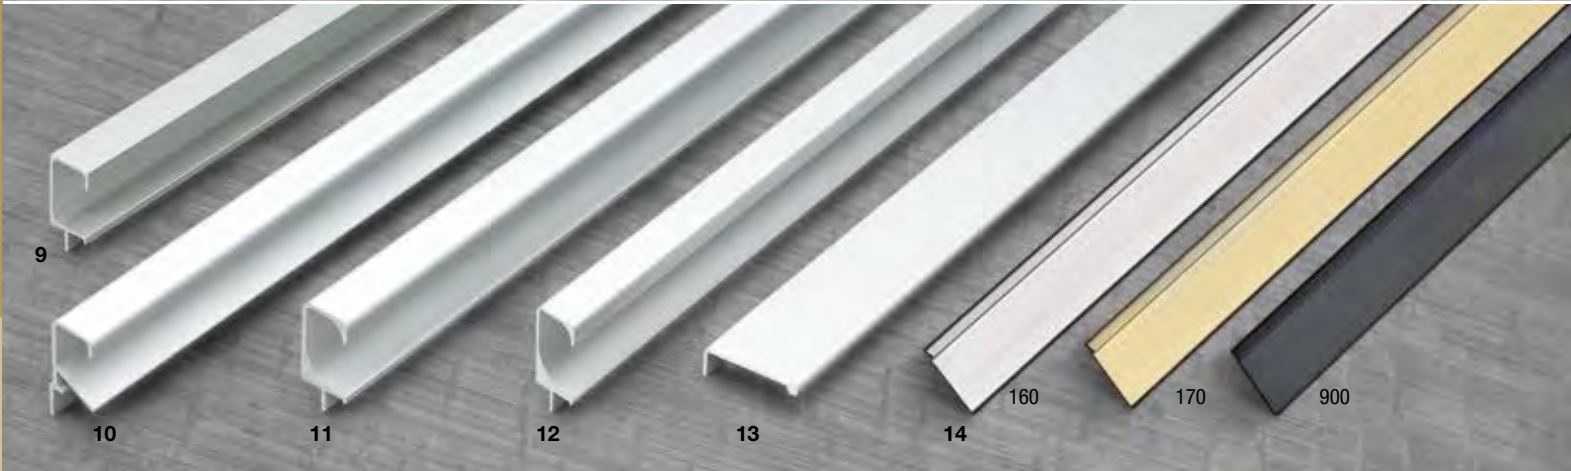

REF. NO.	COLOR FINISH	MATERIAL DESCRIPTION	PANEL THICKNESS	OVERALL DIMENSION (L) METRIC	OVERALL DIMENSION (L) IMPERIAL
1	320112 10, 170	Aluminum	5/8" (16mm)	3657mm	12'
	320212 10	Aluminum	3/4" (19mm)	3657mm	12'
2	320012 10, 170	Aluminum	5/8" (16mm)	3657mm	12'
	319912 10, 170	Aluminum	3/4" (19mm)	3657mm	12'
3	415212 10	Aluminum	3/4" (19mm) to 13/16" (21mm)	3657mm	12'
4	314912 10	Aluminum	3/4" (19mm)	3657mm	12'
5	318812 10, 140, 170	Aluminum	5/8" (16mm)	3657mm	12'
	318912 10, 140, 170	Aluminum	3/4" (19mm)	3657mm	12'
6	329112 10, 140, 170	Aluminum	3/4" (19mm)	3657mm	12'
7	318712 10, 170	Aluminum	3/4" (19mm)	3657mm	12'

REF. NO.	COLOR FINISH	MATERIAL DESCRIPTION	PANEL THICKNESS	OVERALL DIMENSION (L) METRIC	OVERALL DIMENSION (L) IMPERIAL
8	329012 10, 170	Aluminum	5/8" (16mm)	3657mm	12'
9	318112 10	Aluminum	5/8" (16mm)	3657mm	12'
	318108 10	Aluminum	5/8" (16mm)	2438mm	8'
10	317912 10	Aluminum	3/4" (19mm)	3657mm	12'
	DP46LBL	Aluminum	3/4" (19mm)	1828mm	6'
11	318312 10, 140	Aluminum	3/4" (19mm)	3657mm	12'
	318308 10	Aluminum	3/4" (19mm)	2438mm	8'
12	318412 10	Aluminum	5/8" (16mm)	3657mm	12'
	318408 10	Aluminum	5/8" (16mm)	2438mm	8'
13	318612 10, 170	Aluminum	5/8" (16mm) to 3/4" (19mm)	3657mm	12'
	318608 10, 170	Aluminum	5/8" (16mm) to 3/4" (19mm)	2438mm	8'
14	70064615 160, 170, 900	Aluminum	3/4" (19mm)	381mm	15"
	70064630 160, 170, 900	Aluminum	3/4" (19mm)	762mm	30"
	70064696 160, 170, 900	Aluminum	3/4" (19mm)	2438mm	96"