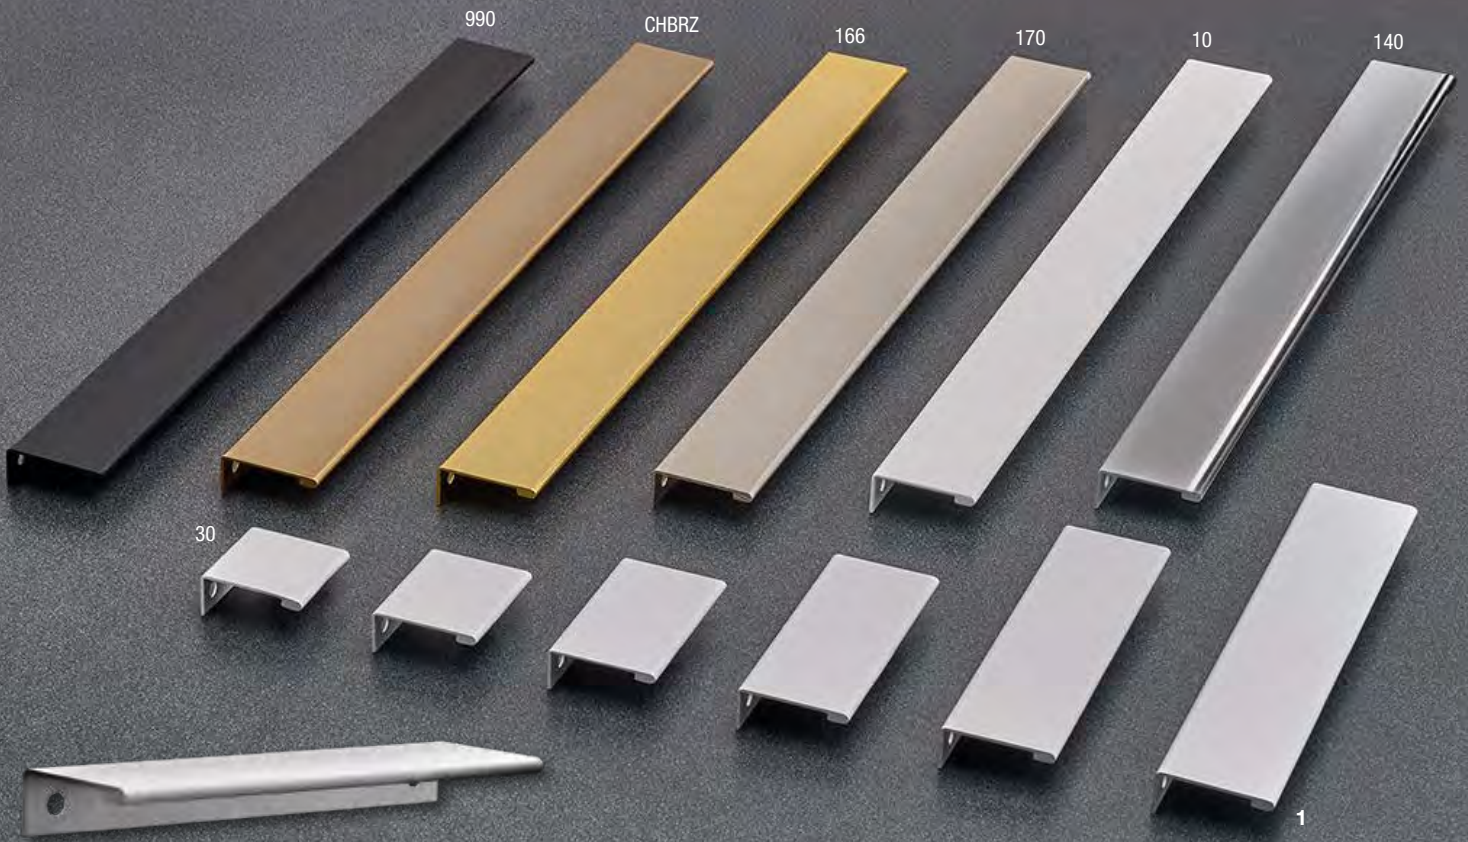

*Handle which complies with Americans with Disabilities Act (ADA) requirements.

REF. NO.	COLOR FINISH	MATERIAL DESCRIPTION	DIMENSION C.C. / Ø	OVERALL DIMENSION (L x P) METRIC	OVERALL DIMENSION (L x P) IMPERIAL	SCREW NAIL
1	BP989825	CHBRZ, 10, 30, 140, 166, 170, 990	Aluminum	25mm c.c.	40 x 42mm 1 9/16" x 1 5/8"	Wood screw
	BP989833	CHBRZ, 10, 30, 140, 166, 170, 990	Aluminum	33mm c.c.	50 x 42mm 1 31/32" x 1 5/8"	Wood screw
	BP989850	CHBRZ, 10, 30, 140, 166, 170, 990	Aluminum	50mm c.c.	70 x 42mm 2 3/4" x 1 5/8"	Wood screw
	BP989880	CHBRZ, 10, 30, 140, 166, 170, 990	Aluminum	80mm c.c.	100 x 42mm 3 15/16" x 1 5/8"	Wood screw
	BP9898128	CHBRZ, 10, 30, 140, 166, 170, 990	Aluminum	128mm c.c.	148 x 42mm 5 13/16" x 1 5/8"	Wood screw
	BP9898192	CHBRZ, 10, 30, 140, 166, 170, 990	Aluminum	192mm c.c.	212 x 42mm 8 11/32" x 1 5/8"	Wood screw
	BP9898416	CHBRZ, 10, 30, 140, 166, 170, 990	Aluminum	*192/416mm c.c.	436 x 42mm 17 3/16" x 1 5/8"	Wood screw

REF. NO.	COLOR FINISH	MATERIAL DESCRIPTION	DIMENSION C.C. / Ø	OVERALL DIMENSION (L x P) METRIC	OVERALL DIMENSION (L x P) IMPERIAL	SCREW NAIL
2	BP9595192*	CHBRZ, 170, 990	Aluminum	192mm c.c.	212 X 50mm 8 3/8" x 2"	Wood screw
	BP9595128*	CHBRZ, 170, 990	Aluminum	128mm c.c.	148 x 50mm 5 13/16" x 2"	Wood screw
3	BP969625	CHBRZ, 10, 30, 140, 166, 170, 990	Aluminum	25mm c.c.	40 X 44mm 1 9/16" x 1 3/4"	Wood screw
	BP969650	CHBRZ, 10, 30, 140, 166, 170, 990	Aluminum	50mm c.c.	70 x 44mm 2 3/4" x 1 3/4"	Wood screw
	BP9696128	CHBRZ, 10, 30, 140, 166, 170, 990	Aluminum	128mm c.c.	148 x 44mm 5 13/16" x 1 3/4"	Wood screw
	BP9696192	CHBRZ, 10, 30, 140, 166, 170, 990	Aluminum	192mm c.c.	212 x 44mm 8 3/8" x 1 3/4"	Wood screw
	BP9696416	CHBRZ, 10, 30, 140, 166, 170, 990	Aluminum	*192/416mm c.c.	436 x 44mm 17 3/16" x 1 3/4"	Wood screw

*Multiple center to center.