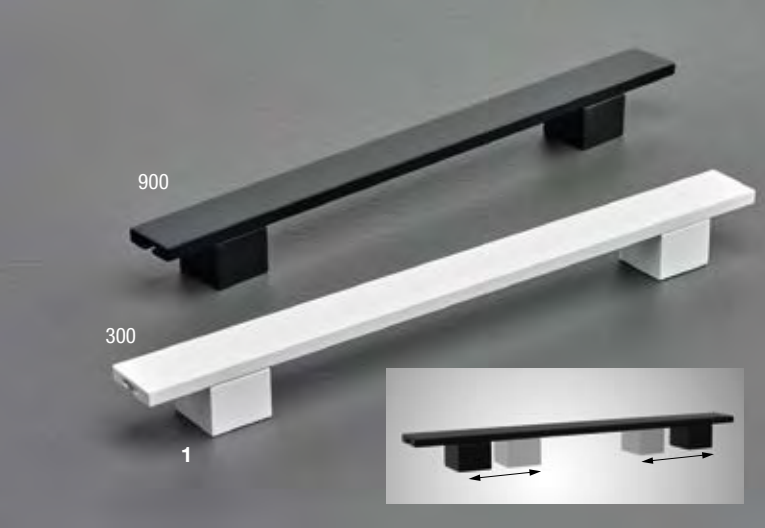

REF. NO.	COLOR FINISH	MATERIAL DESCRIPTION	DIMENSION C.C. / Ø	OVERALL DIMENSION (L x P)		SCREW NAIL
				METRIC	IMPERIAL	
1	6899224 300, 900	Metal	*224mm c.c.	281 x 26mm	11 1/16" x 1 1/32"	M4
2	5858192 102/300, 102/606	Concrete, metal	192mm c.c.	250 x 19mm	9 27/32" x 3/4"	M4
3	5858128 102/300, 102/606	Concrete, metal	128mm c.c.	150 x 19mm	5 29/32" x 3/4"	M4
4	585816 102/300, 102/606	Concrete, metal	16mm c.c.	35 x 19mm	1 3/8" x 3/4"	M4

REF. NO.	COLOR FINISH	MATERIAL DESCRIPTION	DIMENSION C.C. / Ø	OVERALL DIMENSION (L x P)		SCREW NAIL
				METRIC	IMPERIAL	
5	555696** 30, 195, 900	Metal	96mm c.c.	251 x 48mm	9 7/8" x 1 7/8"	M5
6	555664** 30, 195, 900	Metal	64mm c.c.	126 x 29mm	5" x 1 1/8"	M4

*Center to center is adjustable: 24 to 256mm c.c.
**Each side is sold separately.