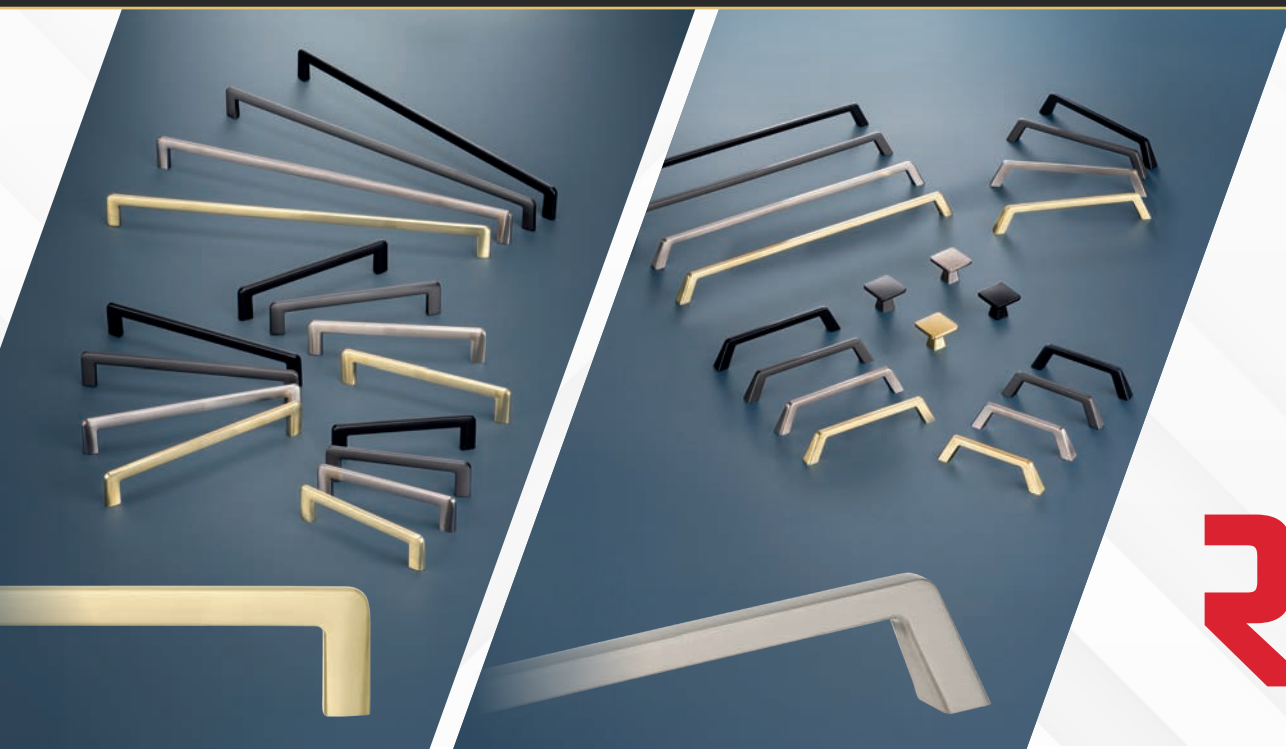

Collection
EXPRESSION

4 NEW COLLECTIONS

BP2362 | BP2363 | BP2365 | BP2368