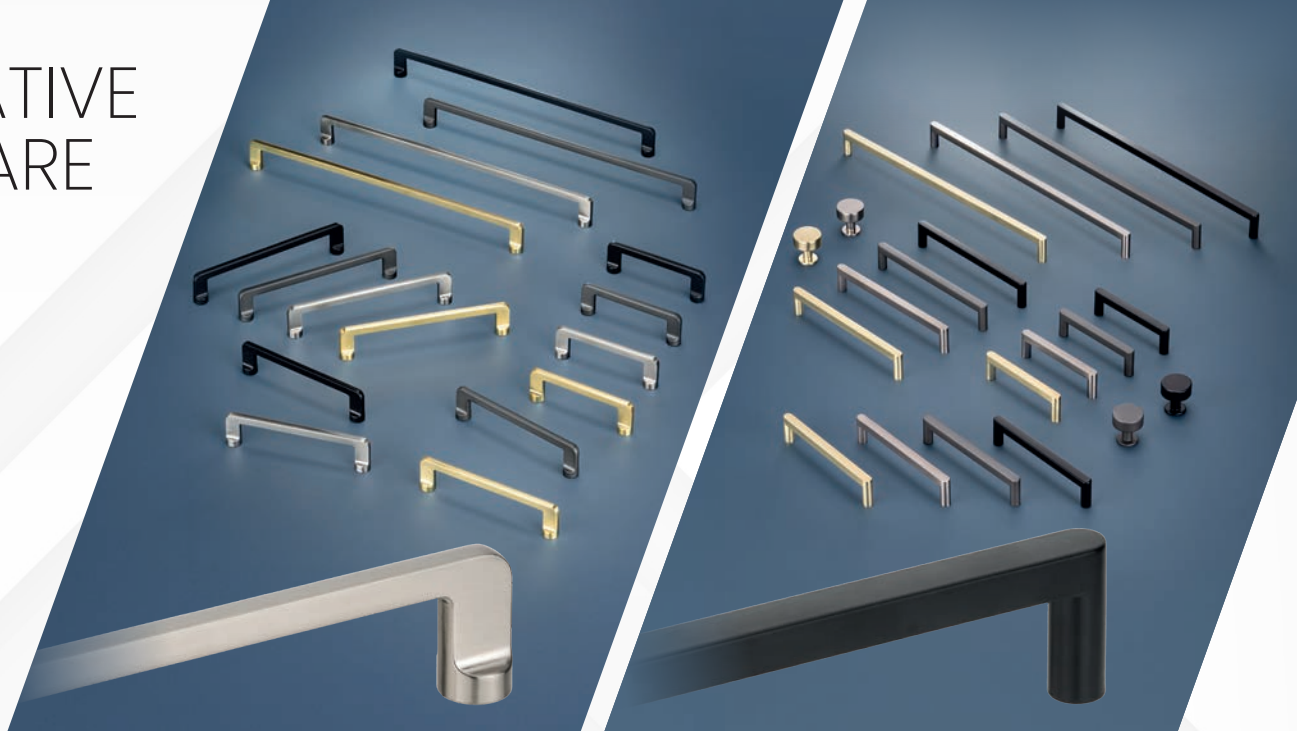

DECORATIVE
HARDWARE