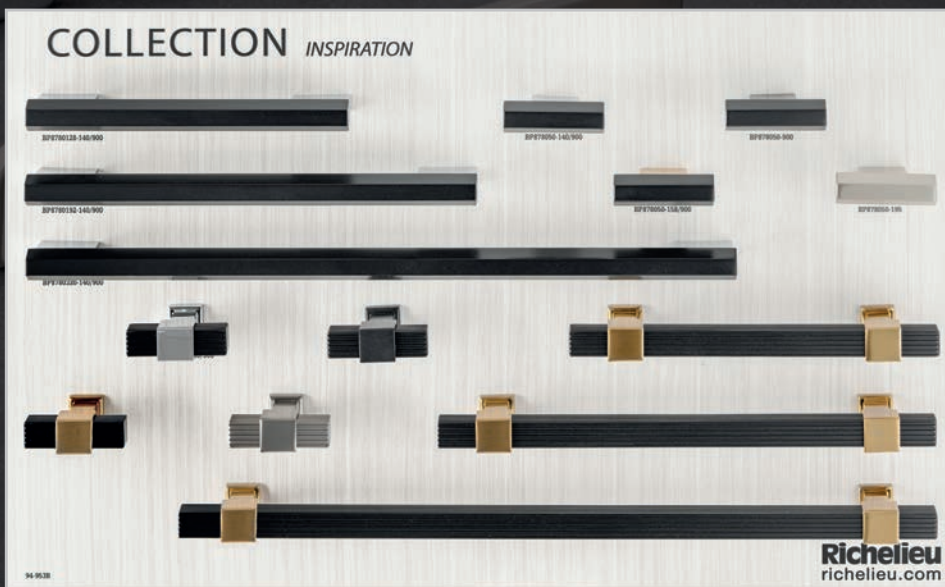

*Handles for appliances (M6 screws)

	
Chrome 140	Brushed Aurum Gold 158
	
Brushed Nickel 195	Matte Black 900

Single finish

Collection 8790

N°	Center to center	Finish	Length overall
HANDLES			
BP8790128	128 mm	140, 158, 195, 900	252 mm
BP8790192	192 mm	140, 158, 195, 900	252 mm
BP8790320	320 mm	140, 158, 195, 900	380 mm
BP879012*	12" (305 mm)	140, 158, 195, 900	375 mm
BP879018*	18" (457 mm)	140, 158, 195, 900	527 mm
KNOBS			
BP879040		140, 158, 195, 900	40 mm

*Handles for appliances (M6 screws)

			
Chrome 140	Brushed Aurum Gold 158	Brushed Nickel 195	Matte Black 900

N° 94952B

N° 94953B

Handle panels for appliances combining the 4 new collections. N° 97707B

Richelieu's brand-new Inspiration collection offers an exquisite selection of handles and knobs, featuring a trendy palette of finishes to infuse sophistication into your projects.