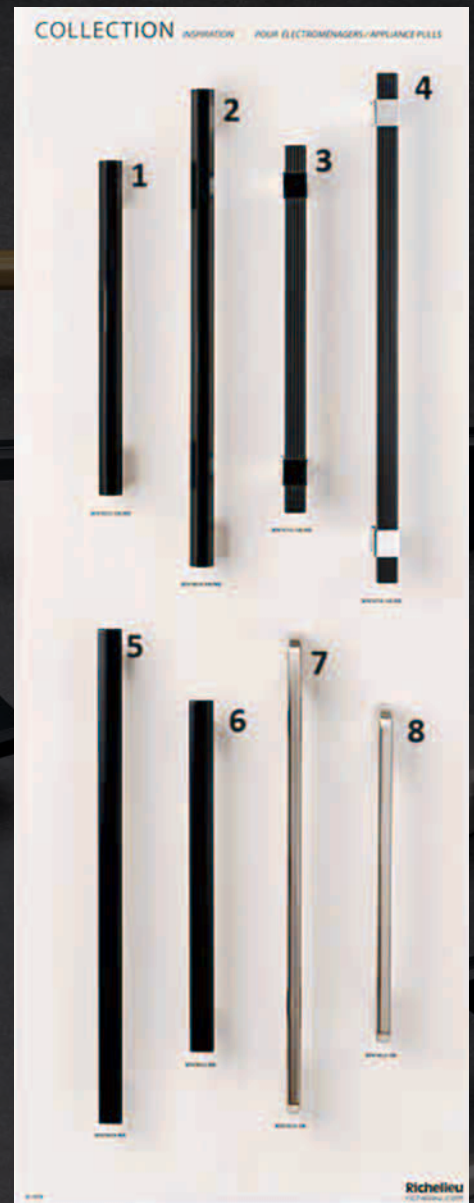

* Handles for appliances (M6 screws)

Chrome 140	Brushed Aurum Gold 158	Brushed Nickel 195	Matte Black 900

Dual finish

Collection 8747

N°	Center to center	Finish	Length overall
HANDLES			
BP8747128	128 mm	140/900, 158/900 195/900, 900/900	184 mm
BP8747192	192 mm	140/900, 158/900 195/900, 900/900	248 mm
BP8747320	320 mm	140/900, 158/900 195/900, 900/900	376 mm
BP874712*	12" (305 mm)	140/900, 158/900 195/900, 900/900	391 mm
BP874718*	18" (457 mm)	140/900, 158/900 195/900, 900/900	543 mm
KNOBS			
BP874750		140/900, 158/900 195/900, 900/900	50 mm

* Handles for appliances (M6 screws)

Chrome 140	Brushed Aurum Gold 158	Brushed Nickel 195	Matte Black 900

Single finish

Collection 8745

N°	Center to center	Finish	Length overall
HANDLES			
BP8745128	128-160 mm	140, 158, 195, 900	170 mm
BP8745192	192-224 mm	140, 158, 195, 900	238 mm
BP8745320	288-320 mm	140, 158, 195, 900	334 mm
BP874512*	12" (305 mm)	140, 158, 195, 900	357 mm
BP874518*	18" (457 mm)	140, 158, 195, 900	509 mm
KNOBS			
BP874530		140, 158, 195, 900	30 mm

*Handles for appliances (M6 screws)

	
Chrome 140	Brushed Aurum Gold 158
	
Brushed Nickel 195	Matte Black 900

Single finish

Collection 8790

N°	Center to center	Finish	Length overall
HANDLES			
BP8790128	128 mm	140, 158, 195, 900	252 mm
BP8790192	192 mm	140, 158, 195, 900	252 mm
BP8790320	320 mm	140, 158, 195, 900	380 mm
BP879012*	12" (305 mm)	140, 158, 195, 900	375 mm
BP879018*	18" (457 mm)	140, 158, 195, 900	527 mm
KNOBS			
BP879040		140, 158, 195, 900	40 mm

*Handles for appliances (M6 screws)

			
Chrome 140	Brushed Aurum Gold 158	Brushed Nickel 195	Matte Black 900

N° 94952B

N° 94953B

Handle panels for appliances combining the 4 new collections. N° 97707B

Richelieu's brand-new Inspiration collection offers an exquisite selection of handles and knobs, featuring a trendy palette of finishes to infuse sophistication into your projects.