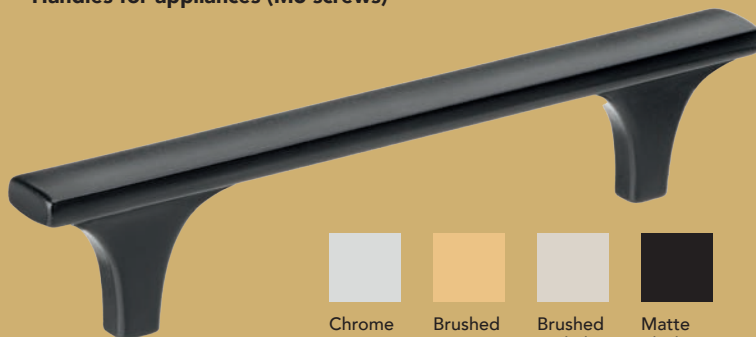

* Handles for appliances (M6 screws)

Chrome 140	Brushed Aurum Gold 158	Brushed Nickel 195	Matte Black 900

Single finish

Collection 8745

N°	Center to center	Finish	Length overall
HANDLES			
BP8745128	128-160 mm	140, 158, 195, 900	170 mm
BP8745192	192-224 mm	140, 158, 195, 900	238 mm
BP8745320	288-320 mm	140, 158, 195, 900	334 mm
BP874512*	12" (305 mm)	140, 158, 195, 900	357 mm
BP874518*	18" (457 mm)	140, 158, 195, 900	509 mm
KNOBS			
BP874530		140, 158, 195, 900	30 mm

*Handles for appliances (M6 screws)

	
Chrome 140	Brushed Aurum Gold 158
	
Brushed Nickel 195	Matte Black 900

Single finish

Collection 8790

N°	Center to center	Finish	Length overall
HANDLES			
BP8790128	128 mm	140, 158, 195, 900	252 mm
BP8790192	192 mm	140, 158, 195, 900	252 mm
BP8790320	320 mm	140, 158, 195, 900	380 mm
BP879012*	12" (305 mm)	140, 158, 195, 900	375 mm
BP879018*	18" (457 mm)	140, 158, 195, 900	527 mm
KNOBS			
BP879040		140, 158, 195, 900	40 mm

*Handles for appliances (M6 screws)

			
Chrome 140	Brushed Aurum Gold 158	Brushed Nickel 195	Matte Black 900

N° 94952B

N° 94953B

Handle panels for appliances combining the 4 new collections. N° 97707B

Richelieu's brand-new Inspiration collection offers an exquisite selection of handles and knobs, featuring a trendy palette of finishes to infuse sophistication into your projects.