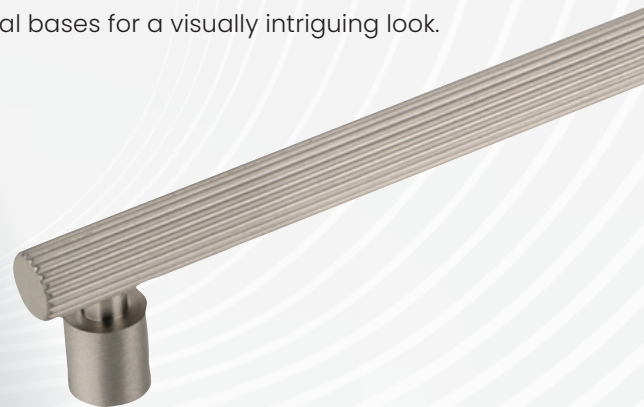

N°	Center to center	Finish	Length overall	Projection
HANDLES				
9730128	128 mm	90, 92, 157, 195, 180, SOBRZ	158 mm	35 mm
9730160	160 mm	90, 92, 157, 195, 180, SOBRZ	190 mm	35 mm
9730320	320 mm	90, 92, 157, 195, 180, SOBRZ	350 mm	35 mm
9730640	640 mm	90, 92, 157, 195, 180, SOBRZ	670 mm	35 mm
KNOBS				
973060	-	90, 92, 157, 195, 180, SOBRZ	60 mm	36 mm