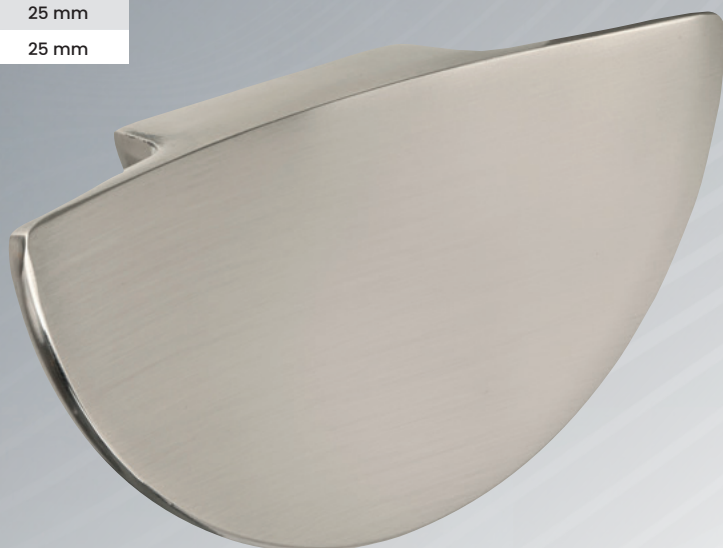

N°	Center to center	Finish	Length overall	Projection
HANDLES				
471616	16 mm	90, 92, CHSAT, 195, OBRZ	80 mm	25 mm
471632	32 mm	90, 92, CHSAT, 195, OBRZ	118 mm	25 mm