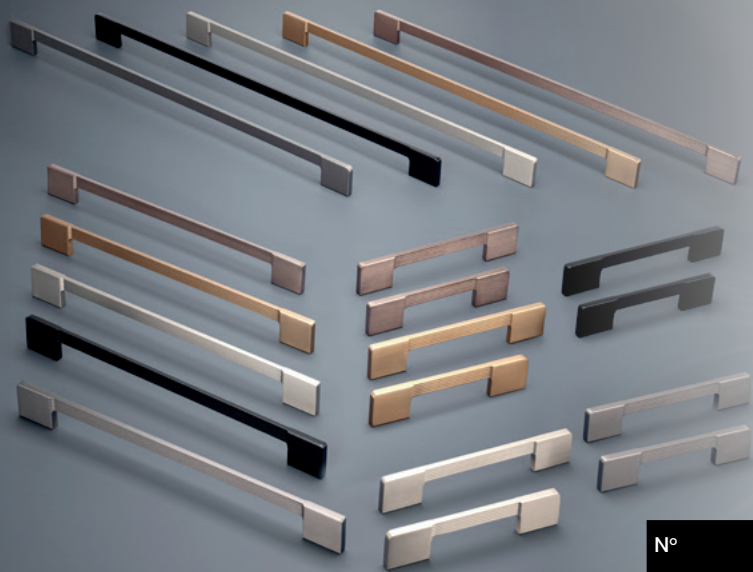

## SERIES 8766

This modern metal pull has a unique crosshatch texture and features two wide anchor points, which can easily hide existing pull holes for replacing existing hardware.

N°	Center to center	Finish	Length overall	Projection
<b>HANDLES</b>				
<b>8766128</b>	128 mm	90, 92, 157, 195, 180, SOBRZ	178 mm	32 mm
<b>8766160</b>	160 mm	90, 92, 157, 195, 180, SOBRZ	210 mm	32 mm
<b>8766320</b>	320 mm	90, 92, 157, 195, 180, SOBRZ	370 mm	32 mm
<b>8766416</b>	416 mm	90, 92, 157, 195, 180, SOBRZ	466 mm	32 mm
<b>87661024</b>	1024 mm	90, 92, 157, 195, 180, SOBRZ	1074 mm	32 mm
<b>KNOBS</b>				
<b>876632</b>	-	90, 92, 157, 195, 180, SOBRZ	82 mm	32 mm

## SERIES 9391

This slim, highly stylized pull optimizes space and is highly prized for its streamlined, modern aesthetic. The attractive oval base provides both stability and a touch of elegance.

N°	Center to center	Finish	Length overall	Projection
<b>HANDLES</b>				
<b>9391128</b>	128 mm	90, 92, CHSAT, 195, OBRZ	178 mm	38 mm
<b>9391160</b>	160 mm	90, 92, CHSAT, 195, OBRZ	210 mm	38 mm
<b>9391320</b>	320 mm	90, 92, CHSAT, 195, OBRZ	370 mm	38 mm
<b>9391512</b>	512 mm	90, 92, CHSAT, 195, OBRZ	562 mm	38 mm

## SERIES 9441

This decorative metal pull has a refined, elegant aesthetic. The grooved midsection adds character and texture, and contrasts beautifully with the slim, smooth base.

N°	Center to center	Finish	Length overall	Projection
<b>HANDLES</b>				
<b>9441128</b>	128 mm	90, 92, CHSAT, 195, OBRZ	168 mm	34 mm
<b>9441160</b>	160 mm	90, 92, CHSAT, 195, OBRZ	200 mm	34 mm
<b>9441320</b>	320 mm	90, 92, CHSAT, 195, OBRZ	360 mm	34 mm
<b>9441512</b>	512 mm	90, 92, CHSAT, 195, OBRZ	552 mm	34 mm