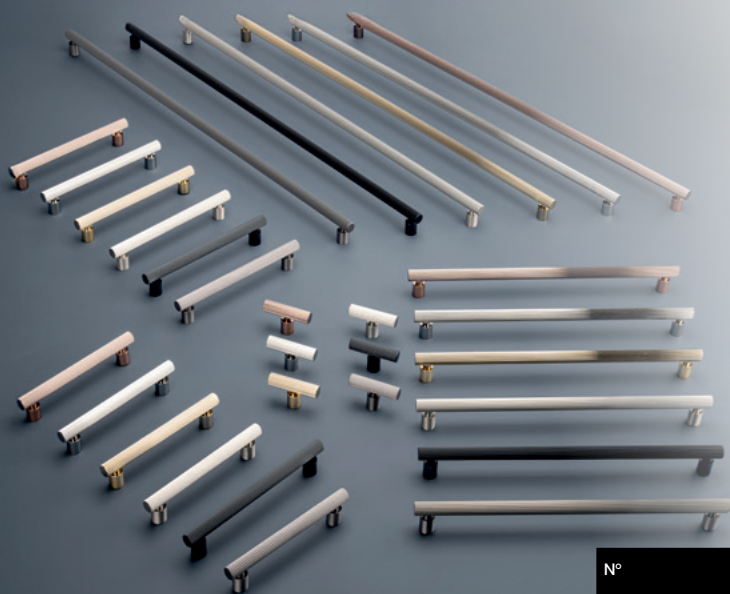

## SERIES 8863

The hybrid modern design of this pull features a central grooved rectangle that joins two smoothly curved ends for a functional yet aesthetically intriguing look.

N°	Center to center	Finish	Length overall	Projection
<b>HANDLES</b>				
<b>8863128</b>	128 mm	90, 92, CHSAT, 195, OBRZ	139 mm	34 mm
<b>8863160</b>	160 mm	90, 92, CHSAT, 195, OBRZ	170 mm	34 mm
<b>8863320</b>	320 mm	90, 92, CHSAT, 195, OBRZ	331 mm	34 mm
<b>8863512</b>	512 mm	90, 92, CHSAT, 195, OBRZ	523 mm	34 mm
<b>8863864</b>	864 mm	90, 92, CHSAT, 195, OBRZ	875 mm	34 mm

## SERIES 9730

A new twist on the tubular metal pull! This model features a fluted texture handle and cylindrical bases for a visually intriguing look.

N°	Center to center	Finish	Length overall	Projection
<b>HANDLES</b>				
<b>9730128</b>	128 mm	90, 92, 157, 195, 180, SOBRZ	158 mm	35 mm
<b>9730160</b>	160 mm	90, 92, 157, 195, 180, SOBRZ	190 mm	35 mm
<b>9730320</b>	320 mm	90, 92, 157, 195, 180, SOBRZ	350 mm	35 mm
<b>9730640</b>	640 mm	90, 92, 157, 195, 180, SOBRZ	670 mm	35 mm
<b>KNOBS</b>				
<b>973060</b>	-	90, 92, 157, 195, 180, SOBRZ	60 mm	36 mm

## SERIES 9220

This modern pull features a square profile with regular grooves for a firm, non-slip grip. The grooves also add an attractive modern touch to the pull's aesthetic.

N°	Center to center	Finish	Length overall	Projection
<b>HANDLES</b>				
<b>9220128</b>	128 mm	90, 92, 157, 195, 180, SOBRZ	173 mm	34 mm
<b>9220160</b>	160 mm	90, 92, 157, 195, 180, SOBRZ	205 mm	34 mm
<b>9220320</b>	320 mm	90, 92, 157, 195, 180, SOBRZ	365 mm	34 mm
<b>9220416</b>	416 mm	90, 92, 157, 195, 180, SOBRZ	461 mm	34 mm
<b>KNOBS</b>				
<b>922060</b>	-	90, 92, 157, 195, 180, SOBRZ	60 mm	34 mm