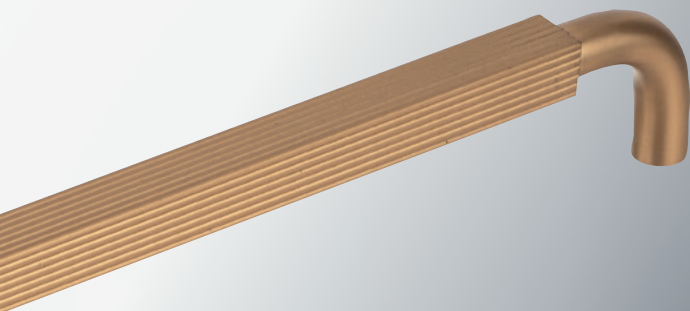

## SERIES 9208

This elegant tubular pull features spiral grooves for a unique aesthetic and improved functionality.

N°	Center to center	Finish	Length overall	Projection
<b>HANDLES</b>				
<b>9208128</b>	128 mm	90, 92, 157, 195, 180, SOBRZ	160 mm	34 mm
<b>9208160</b>	160 mm	90, 92, 157, 195, 180, SOBRZ	192 mm	34 mm
<b>9208320</b>	320 mm	90, 92, 157, 195, 180, SOBRZ	352 mm	34 mm
<b>KNOBS</b>				
<b>920860</b>	-	90, 92, 157, 195, 180, SOBRZ	60 mm	34 mm

## SERIES 8997

This pull features a knurled texture for a sturdy grip to elevate everyday interiors.

N°	Center to center	Finish	Length overall	Projection
<b>HANDLES</b>				
<b>8997128</b>	128 mm	90, 92, 157, 195, 180, SOBRZ	192 mm	36 mm
<b>8997160</b>	160 mm	90, 92, 157, 195, 180, SOBRZ	224 mm	36 mm
<b>8997320</b>	320 mm	90, 92, 157, 195, 180, SOBRZ	384 mm	36 mm
<b>8997704</b>	704 mm	90, 92, 157, 195, 180, SOBRZ	768 mm	36 mm
<b>KNOBS</b>				
<b>899760</b>	-	90, 92, 157, 195, 180, SOBRZ	60 mm	36 mm

## SERIES 8863

The hybrid modern design of this pull features a central grooved rectangle that joins two smoothly curved ends for a functional yet aesthetically intriguing look.

N°	Center to center	Finish	Length overall	Projection
<b>HANDLES</b>				
<b>8863128</b>	128 mm	90, 92, CHSAT, 195, OBRZ	139 mm	34 mm
<b>8863160</b>	160 mm	90, 92, CHSAT, 195, OBRZ	170 mm	34 mm
<b>8863320</b>	320 mm	90, 92, CHSAT, 195, OBRZ	331 mm	34 mm
<b>8863512</b>	512 mm	90, 92, CHSAT, 195, OBRZ	523 mm	34 mm
<b>8863864</b>	864 mm	90, 92, CHSAT, 195, OBRZ	875 mm	34 mm