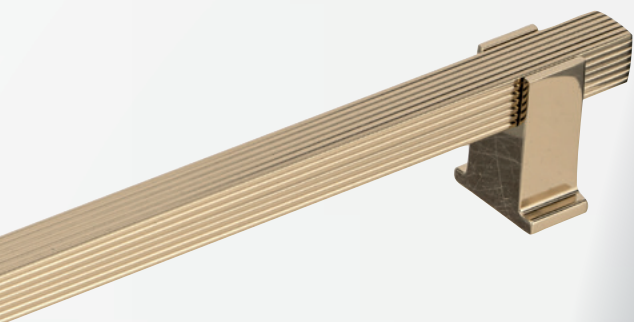

## SERIES 9730

A new twist on the tubular metal pull! This model features a fluted texture handle and cylindrical bases for a visually intriguing look.

N°	Center to center	Finish	Length overall	Projection
<b>HANDLES</b>				
<b>9730128</b>	128 mm	90, 92, 157, 195, 180, SOBRZ	158 mm	35 mm
<b>9730160</b>	160 mm	90, 92, 157, 195, 180, SOBRZ	190 mm	35 mm
<b>9730320</b>	320 mm	90, 92, 157, 195, 180, SOBRZ	350 mm	35 mm
<b>9730640</b>	640 mm	90, 92, 157, 195, 180, SOBRZ	670 mm	35 mm
<b>KNOBS</b>				
<b>973060</b>	-	90, 92, 157, 195, 180, SOBRZ	60 mm	36 mm

## SERIES 9220

This modern pull features a square profile with regular grooves for a firm, non-slip grip. The grooves also add an attractive modern touch to the pull's aesthetic.

N°	Center to center	Finish	Length overall	Projection
<b>HANDLES</b>				
<b>9220128</b>	128 mm	90, 92, 157, 195, 180, SOBRZ	173 mm	34 mm
<b>9220160</b>	160 mm	90, 92, 157, 195, 180, SOBRZ	205 mm	34 mm
<b>9220320</b>	320 mm	90, 92, 157, 195, 180, SOBRZ	365 mm	34 mm
<b>9220416</b>	416 mm	90, 92, 157, 195, 180, SOBRZ	461 mm	34 mm
<b>KNOBS</b>				
<b>922060</b>	-	90, 92, 157, 195, 180, SOBRZ	60 mm	34 mm

## SERIES 8766

This modern metal pull has a unique crosshatch texture and features two wide anchor points, which can easily hide existing pull holes for replacing existing hardware.

N°	Center to center	Finish	Length overall	Projection
<b>HANDLES</b>				
<b>8766128</b>	128 mm	90, 92, 157, 195, 180, SOBRZ	178 mm	32 mm
<b>8766160</b>	160 mm	90, 92, 157, 195, 180, SOBRZ	210 mm	32 mm
<b>8766320</b>	320 mm	90, 92, 157, 195, 180, SOBRZ	370 mm	32 mm
<b>8766416</b>	416 mm	90, 92, 157, 195, 180, SOBRZ	466 mm	32 mm
<b>87661024</b>	1024 mm	90, 92, 157, 195, 180, SOBRZ	1074 mm	32 mm
<b>KNOBS</b>				
<b>876632</b>	-	90, 92, 157, 195, 180, SOBRZ	82 mm	32 mm