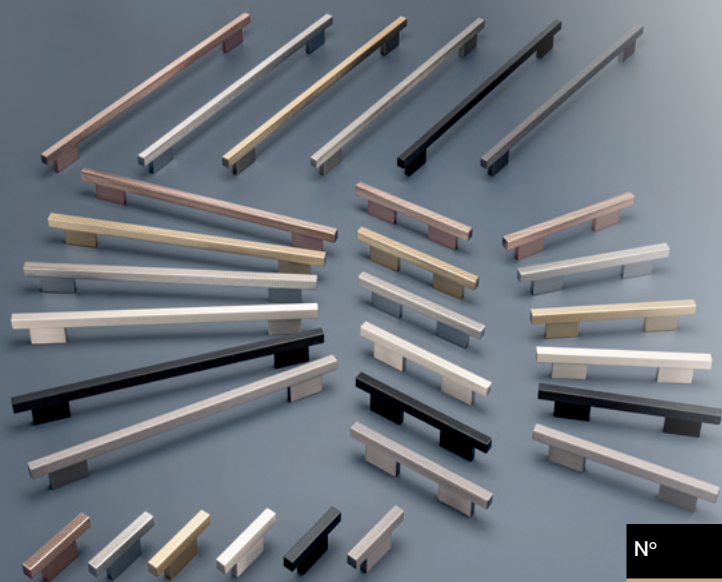

## SERIES 9730

A new twist on the tubular metal pull! This model features a fluted texture handle and cylindrical bases for a visually intriguing look.

N°	Center to center	Finish	Length overall	Projection
<b>HANDLES</b>				
<b>9730128</b>	128 mm	90, 92, 157, 195, 180, SOBRZ	158 mm	35 mm
<b>9730160</b>	160 mm	90, 92, 157, 195, 180, SOBRZ	190 mm	35 mm
<b>9730320</b>	320 mm	90, 92, 157, 195, 180, SOBRZ	350 mm	35 mm
<b>9730640</b>	640 mm	90, 92, 157, 195, 180, SOBRZ	670 mm	35 mm
<b>KNOBS</b>				
<b>973060</b>	-	90, 92, 157, 195, 180, SOBRZ	60 mm	36 mm

## SERIES 9220

This modern pull features a square profile with regular grooves for a firm, non-slip grip. The grooves also add an attractive modern touch to the pull's aesthetic.

N°	Center to center	Finish	Length overall	Projection
<b>HANDLES</b>				
<b>9220128</b>	128 mm	90, 92, 157, 195, 180, SOBRZ	173 mm	34 mm
<b>9220160</b>	160 mm	90, 92, 157, 195, 180, SOBRZ	205 mm	34 mm
<b>9220320</b>	320 mm	90, 92, 157, 195, 180, SOBRZ	365 mm	34 mm
<b>9220416</b>	416 mm	90, 92, 157, 195, 180, SOBRZ	461 mm	34 mm
<b>KNOBS</b>				
<b>922060</b>	-	90, 92, 157, 195, 180, SOBRZ	60 mm	34 mm

## SERIES 8766

This modern metal pull has a unique crosshatch texture and features two wide anchor points, which can easily hide existing pull holes for replacing existing hardware.

N°	Center to center	Finish	Length overall	Projection
<b>HANDLES</b>				
<b>8766128</b>	128 mm	90, 92, 157, 195, 180, SOBRZ	178 mm	32 mm
<b>8766160</b>	160 mm	90, 92, 157, 195, 180, SOBRZ	210 mm	32 mm
<b>8766320</b>	320 mm	90, 92, 157, 195, 180, SOBRZ	370 mm	32 mm
<b>8766416</b>	416 mm	90, 92, 157, 195, 180, SOBRZ	466 mm	32 mm
<b>87661024</b>	1024 mm	90, 92, 157, 195, 180, SOBRZ	1074 mm	32 mm
<b>KNOBS</b>				
<b>876632</b>	-	90, 92, 157, 195, 180, SOBRZ	82 mm	32 mm