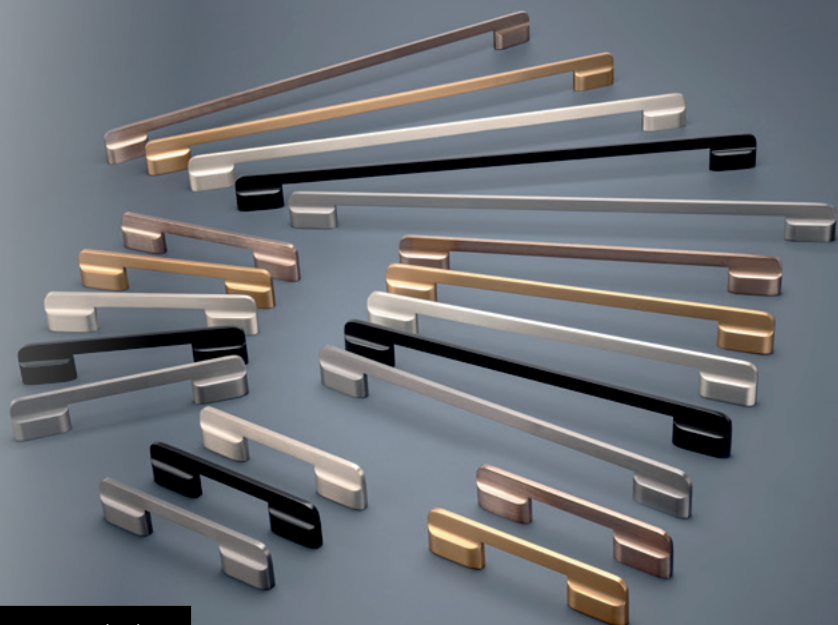

## SERIES 9220

This modern pull features a square profile with regular grooves for a firm, non-slip grip. The grooves also add an attractive modern touch to the pull's aesthetic.

N°	Center to center	Finish	Length overall	Projection
<b>HANDLES</b>				
<b>9220128</b>	128 mm	90, 92, 157, 195, 180, SOBRZ	173 mm	34 mm
<b>9220160</b>	160 mm	90, 92, 157, 195, 180, SOBRZ	205 mm	34 mm
<b>9220320</b>	320 mm	90, 92, 157, 195, 180, SOBRZ	365 mm	34 mm
<b>9220416</b>	416 mm	90, 92, 157, 195, 180, SOBRZ	461 mm	34 mm
<b>KNOBS</b>				
<b>922060</b>	-	90, 92, 157, 195, 180, SOBRZ	60 mm	34 mm

## SERIES 8766

This modern metal pull has a unique crosshatch texture and features two wide anchor points, which can easily hide existing pull holes for replacing existing hardware.

N°	Center to center	Finish	Length overall	Projection
<b>HANDLES</b>				
<b>8766128</b>	128 mm	90, 92, 157, 195, 180, SOBRZ	178 mm	32 mm
<b>8766160</b>	160 mm	90, 92, 157, 195, 180, SOBRZ	210 mm	32 mm
<b>8766320</b>	320 mm	90, 92, 157, 195, 180, SOBRZ	370 mm	32 mm
<b>8766416</b>	416 mm	90, 92, 157, 195, 180, SOBRZ	466 mm	32 mm
<b>87661024</b>	1024 mm	90, 92, 157, 195, 180, SOBRZ	1074 mm	32 mm
<b>KNOBS</b>				
<b>876632</b>	-	90, 92, 157, 195, 180, SOBRZ	82 mm	32 mm

## SERIES 9391

This slim, highly stylized pull optimizes space and is highly prized for its streamlined, modern aesthetic. The attractive oval base provides both stability and a touch of elegance.

N°	Center to center	Finish	Length overall	Projection
<b>HANDLES</b>				
<b>9391128</b>	128 mm	90, 92, CHSAT, 195, OBRZ	178 mm	38 mm
<b>9391160</b>	160 mm	90, 92, CHSAT, 195, OBRZ	210 mm	38 mm
<b>9391320</b>	320 mm	90, 92, CHSAT, 195, OBRZ	370 mm	38 mm
<b>9391512</b>	512 mm	90, 92, CHSAT, 195, OBRZ	562 mm	38 mm