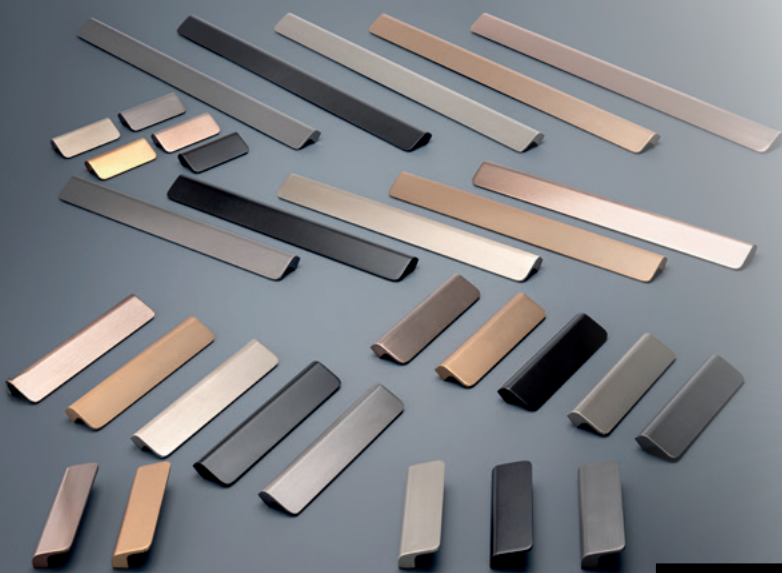

## SERIES 9431

A modern metal cup pull with two prominent horizontal grooves. This is the perfect pull for adding contemporary refinement.

N°	Center to center	Finish	Length overall	Projection
<b>HANDLES</b>				
<b>943164</b>	64 mm	90, 92, CHSAT, 195, OBRZ	84 mm	22 mm
<b>943196</b>	96 mm	90, 92, CHSAT, 195, OBRZ	116 mm	22 mm
<b>9431128</b>	128 mm	90, 92, CHSAT, 195, OBRZ	148 mm	22 mm
<b>9431160</b>	160 mm	90, 92, CHSAT, 195, OBRZ	180 mm	22 mm
<b>9431320</b>	320 mm	90, 92, CHSAT, 195, OBRZ	340 mm	22 mm
<b>9431480</b>	480 mm	90, 92, CHSAT, 195, OBRZ	500 mm	22 mm
<b>9431960</b>	960 mm	90, 92, CHSAT, 195, OBRZ	980 mm	22 mm

## SERIES 1743

Elegant aluminum cup pull that features a smooth finish for a striking modern look.

N°	Center to center	Finish	Length overall	Projection
<b>HANDLES</b>				
<b>174364</b>	64 mm	90, 92, CHSAT, 195, OBRZ	80 mm	22 mm
<b>174396</b>	96 mm	90, 92, CHSAT, 195, OBRZ	112 mm	22 mm
<b>1743128</b>	128 mm	90, 92, CHSAT, 195, OBRZ	144 mm	22 mm
<b>1743160</b>	160 mm	90, 92, CHSAT, 195, OBRZ	176 mm	22 mm
<b>1743320</b>	320 mm	90, 92, CHSAT, 195, OBRZ	336 mm	22 mm
<b>1743480</b>	480 mm	90, 92, CHSAT, 195, OBRZ	496 mm	22 mm

# SERIES 4716

Superb, modern-style half-moon handle that provides a comfortable, intuitive grip adapted to the natural curvature of the fingers. Combine two pulls to create a circle or combine different sizes and finishes for a personalized look. Each pull sold separately.