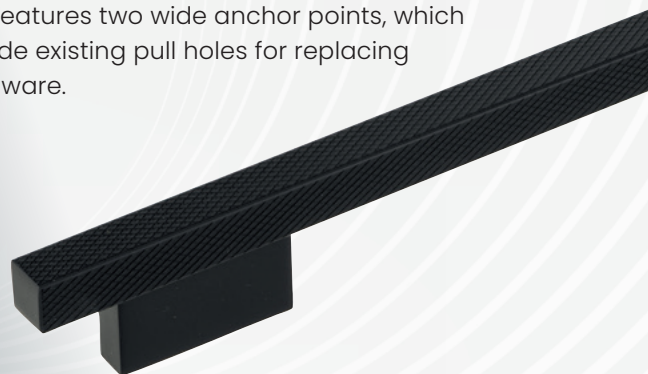

## SERIES 9220

This modern pull features a square profile with regular grooves for a firm, non-slip grip. The grooves also add an attractive modern touch to the pull's aesthetic.

N°	Center to center	Finish	Length overall	Projection
<b>HANDLES</b>				
<b>9220128</b>	128 mm	90, 92, 157, 195, 180, SOBRZ	173 mm	34 mm
<b>9220160</b>	160 mm	90, 92, 157, 195, 180, SOBRZ	205 mm	34 mm
<b>9220320</b>	320 mm	90, 92, 157, 195, 180, SOBRZ	365 mm	34 mm
<b>9220416</b>	416 mm	90, 92, 157, 195, 180, SOBRZ	461 mm	34 mm
<b>KNOBS</b>				
<b>922060</b>	-	90, 92, 157, 195, 180, SOBRZ	60 mm	34 mm

## SERIES 8766

This modern metal pull has a unique crosshatch texture and features two wide anchor points, which can easily hide existing pull holes for replacing existing hardware.

N°	Center to center	Finish	Length overall	Projection
<b>HANDLES</b>				
<b>8766128</b>	128 mm	90, 92, 157, 195, 180, SOBRZ	178 mm	32 mm
<b>8766160</b>	160 mm	90, 92, 157, 195, 180, SOBRZ	210 mm	32 mm
<b>8766320</b>	320 mm	90, 92, 157, 195, 180, SOBRZ	370 mm	32 mm
<b>8766416</b>	416 mm	90, 92, 157, 195, 180, SOBRZ	466 mm	32 mm
<b>87661024</b>	1024 mm	90, 92, 157, 195, 180, SOBRZ	1074 mm	32 mm
<b>KNOBS</b>				
<b>876632</b>	-	90, 92, 157, 195, 180, SOBRZ	82 mm	32 mm