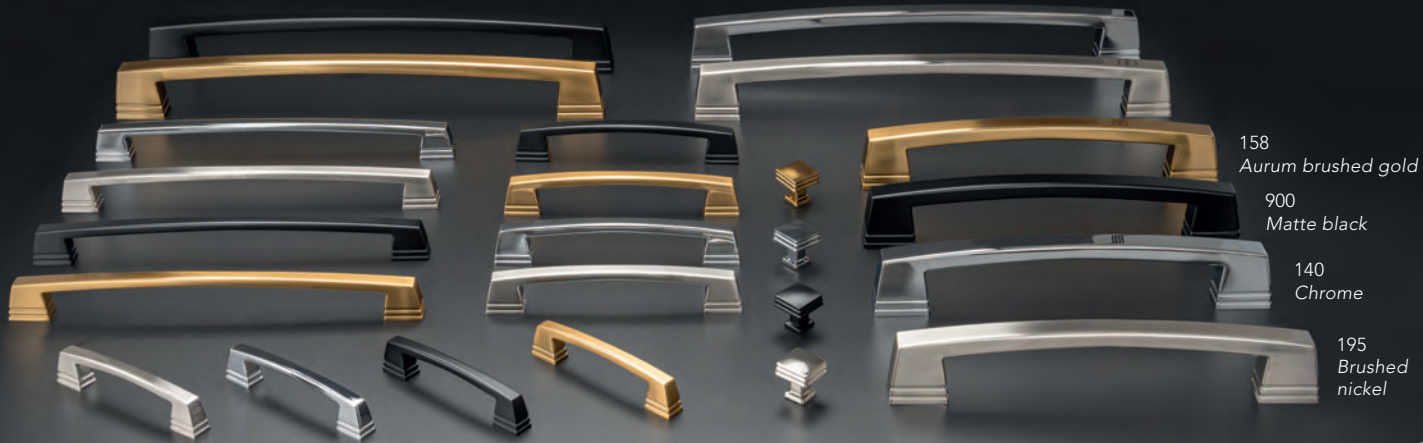

## NEW COLLECTION

Pulls and knobs

*Add a touch of elegance with these Inspiration Collection pulls and knobs featuring Richelieu designs in trend-forward finishes.*

158  
Aurum brushed gold

900  
Matte black

140  
Chrome

195  
Brushed nickel

## Model 8640 - Transitional

No.	Center to center	Finish	Lenght overall dimension
<b>PULLS</b>			
BP8640128	128mm	140, 158, 195, 900	156mm
BP8640192	192mm	140, 158, 195, 900	227mm
BP8640320	320mm	140, 158, 195, 900	355mm
BP864012*	12" (305mm)	140, 158, 195, 900	355mm
BP864018*	18" (457mm)	140, 158, 195, 900	507mm
<b>KNOBS</b>			
BP864033		140, 158, 195, 900	32 x 33mm

## Model 8655 - Contemporary

No.	Center to center	Finish	Lenght overall dimension
<b>PULLS</b>			
BP8655128	128mm	140, 158, 195, 900	156mm
BP8655192	192mm	140, 158, 195, 900	228mm
BP8655320	320mm	140, 158, 195, 900	356mm
BP865512*	12" (305mm)	140, 158, 195, 900	369mm
BP865518*	18" (457mm)	140, 158, 195, 900	521mm
<b>KNOBS</b>			
BP865544		140, 158, 195, 900	44 x 33mm
BP865533		140, 158, 195, 900	33 x 33mm