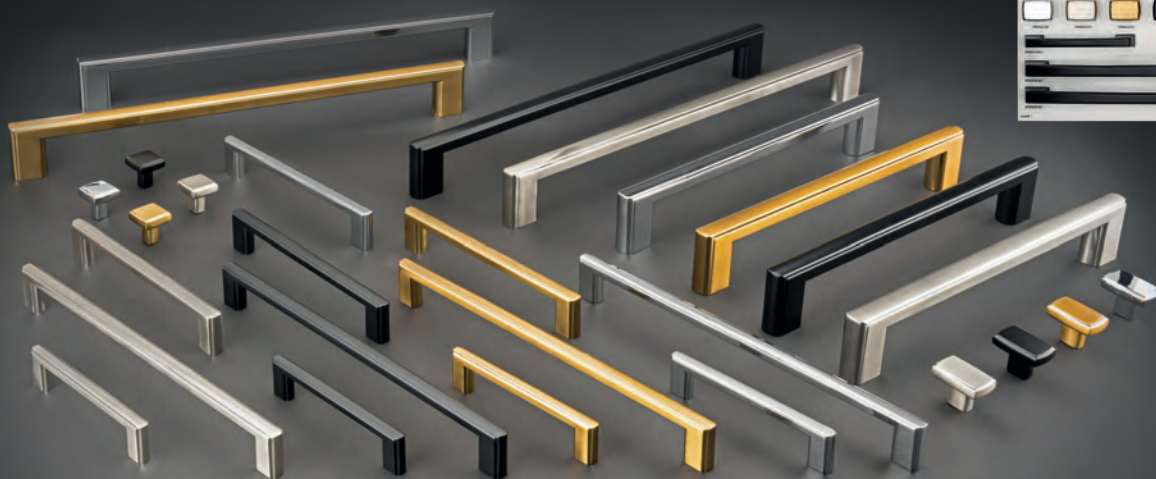

Model 8655 - Contemporary

No.	Center to center	Finish	Lenght overall dimension
PULLS			
BP8655128	128mm	140, 158, 195, 900	156mm
BP8655192	192mm	140, 158, 195, 900	228mm
BP8655320	320mm	140, 158, 195, 900	356mm
BP865512*	12" (305mm)	140, 158, 195, 900	369mm
BP865518*	18" (457mm)	140, 158, 195, 900	521mm
KNOBS			
BP865544		140, 158, 195, 900	44 x 33mm
BP865533		140, 158, 195, 900	33 x 33mm

*Appliance pulls