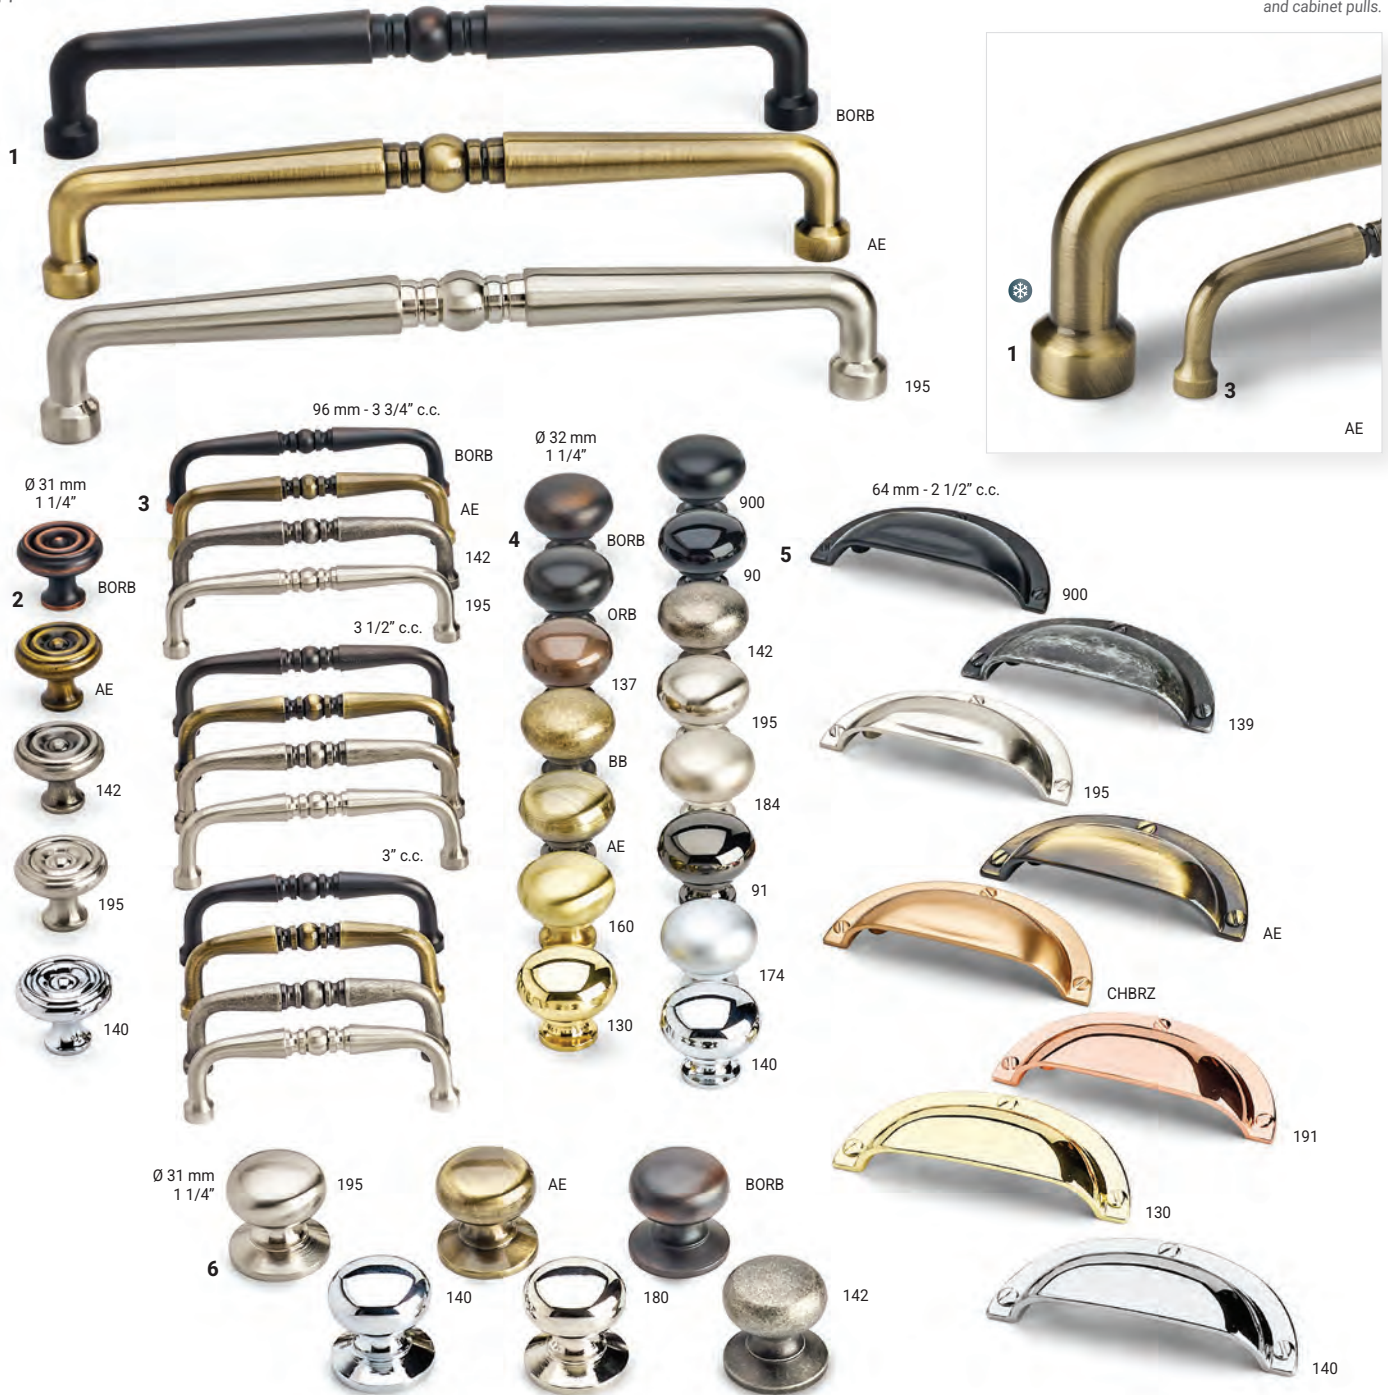

❄️ Appliance Pulls

❄️ 305 mm - 12" c.c.

Comparison between appliance and cabinet pulls.

Ref. No.	Finishes	Materials	Dimensions (c.c. / Ø)	Overall Dimensions (L x P)	Screw/ Nail
1	BP82259 AE, BORB, 195	Metal	❄️ 12" c.c.	328 x 59 mm - 12 15/16" x 2 5/16"	M6
2	BP1430 AE, BORB, 140, 142, 195	Brass	Ø 31 mm	31 x 25 mm - 1 1/4" x 1"	8/32
3	BP1452A AE, BORB, 142, 195	Metal	96 mm c.c.	106 x 31 mm - 4 3/16" x 1 1/4"	8/32
	BP1451 AE, BORB, 142, 195	Metal	3 1/2" c.c.	98 x 31 mm - 3 7/8" x 1 1/4"	8/32
	BP1450 AE, BORB, 142, 195	Metal	3" c.c.	86 x 31 mm - 3 3/8" x 1 1/4"	8/32

Ref. No.	Finishes	Materials	Dimensions (c.c. / Ø)	Overall Dimensions (L x P)	Screw/ Nail
4	BP4923 AE, BB, BORB, ORB, 90, 91, 130, 137, 140, 142, 160, 174, 184, 191, 193, 195, 900	Hollow brass	Ø 32 mm	32 x 31 mm - 1 1/4" x 1 1/4"	8/32
5	BP6440 CHBRZ, 140, 191, 195, 900	Metal	64 mm c.c.	96 x 20 mm - 3 3/4" x 13/16"	M4
	6440 130, 134, 139	Metal	64 mm c.c.	96 x 20 mm - 3 3/4" x 13/16"	M4
6	BP39313 AE, BORB, 140, 142, 180, 195	Brass	Ø 31 mm	31 x 32 mm - 1 1/4" x 1 1/4"	8/32

❄️ Appliance pulls, see available options on richelieu.com