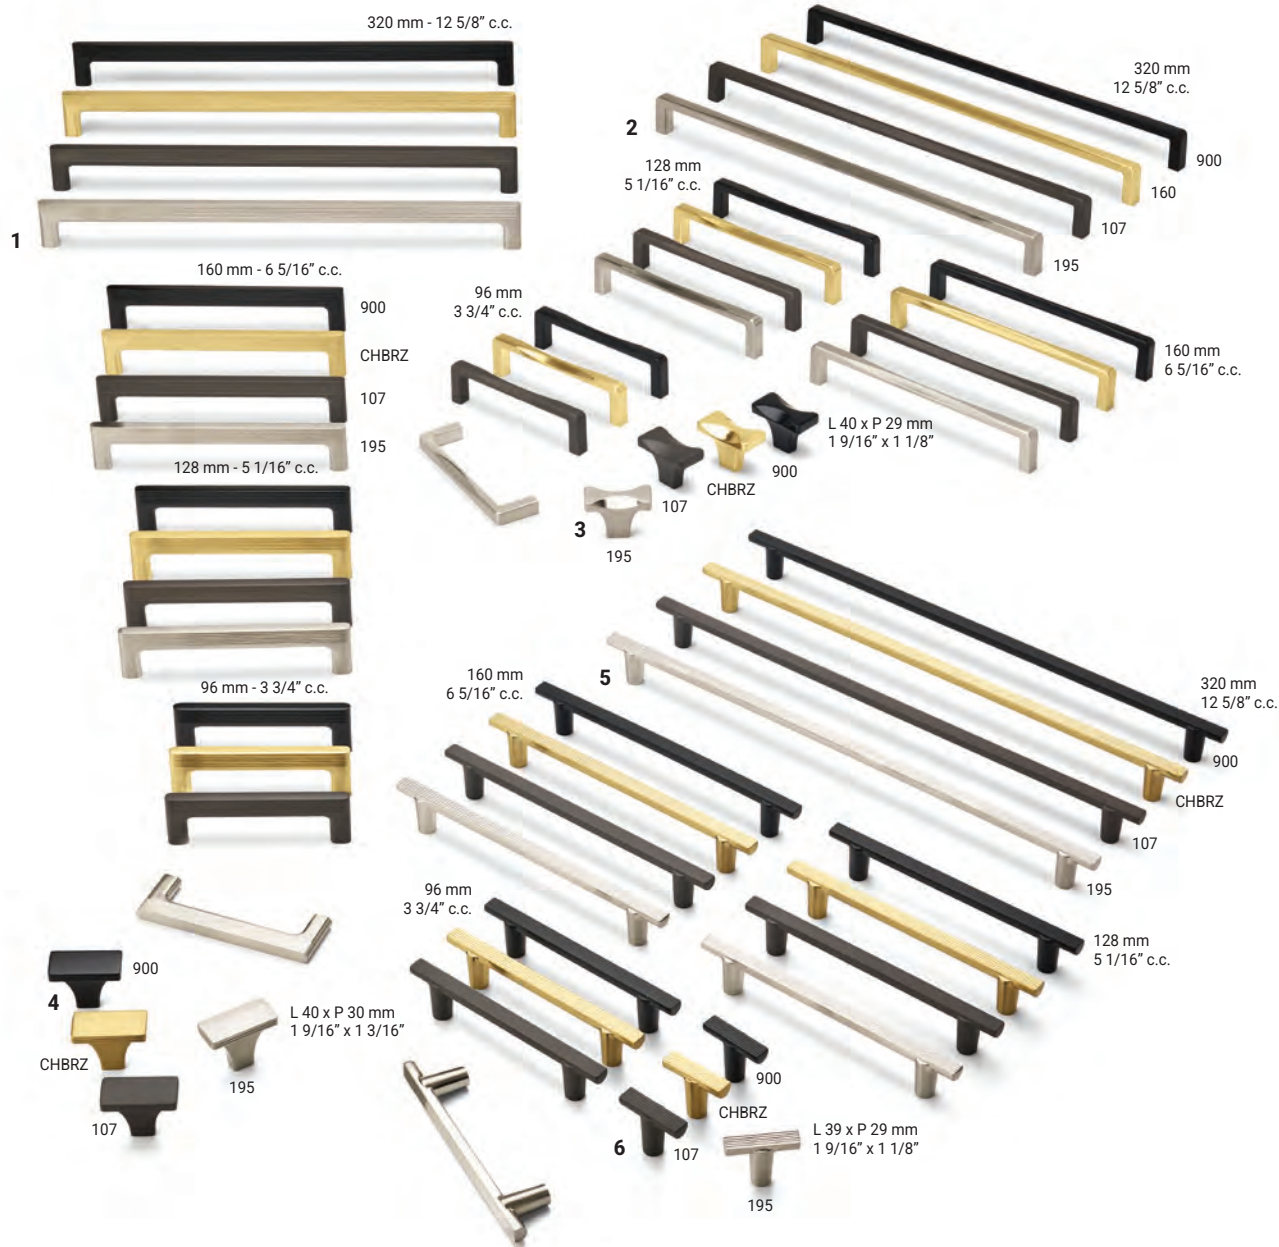

Ref. No.	Finishes	Materials	Dimensions (c.c. / Ø)	Overall Dimensions (L x P)	Screw/ Nail	
1	BP2678320	CHBRZ, 107, 195, 900	Metal	320 mm c.c.	332 x 33 mm - 13 1/16" x 1 5/16"	8/32
	BP2678160	CHBRZ, 107, 195, 900	Metal	160 mm c.c.	172 x 33 mm - 6 3/4" x 1 5/16"	8/32
	BP2678128	CHBRZ, 107, 195, 900	Metal	128 mm c.c.	140 x 33 mm - 5 1/2" x 1 5/16"	8/32
	BP267896	CHBRZ, 107, 195, 900	Metal	96 mm c.c.	108 x 33 mm - 4 1/4" x 1 5/16"	8/32
2	BP2370320	CHBRZ, 107, 195, 900	Metal	320 mm c.c.	329 x 22 mm - 12 15/16" x 7/8"	8/32
	BP2370160	CHBRZ, 107, 195, 900	Metal	160 mm c.c.	168 x 22 mm - 6 5/8" x 7/8"	8/32
	BP2370128	CHBRZ, 107, 195, 900	Metal	128 mm c.c.	136 x 22 mm - 5 3/8" x 7/8"	8/32
	BP237096	CHBRZ, 107, 195, 900	Metal	96 mm c.c.	104 x 22 mm - 4 1/16" x 7/8"	8/32

Ref. No.	Finishes	Materials	Dimensions (c.c. / Ø)	Overall Dimensions (L x P)	Screw/ Nail	
3	BP237045	CHBRZ, 107, 195, 900	Metal	40 x 29 mm - 1 9/16" x 1 1/8"	8/32	
4	BP267840	CHBRZ, 107, 195, 900	Metal	40 x 30 mm - 1 9/16" x 1 3/16"	8/32	
5	BP2674320	CHBRZ, 107, 195, 900	Metal	320 mm c.c.	359 x 28 mm - 14 1/8" x 1 1/8"	8/32
	BP2674160	CHBRZ, 107, 195, 900	Metal	160 mm c.c.	199 x 28 mm - 7 13/16" x 1 1/8"	8/32
	BP2674128	CHBRZ, 107, 195, 900	Metal	128 mm c.c.	167 x 28 mm - 6 9/16" x 1 1/8"	8/32
	BP267496	CHBRZ, 107, 195, 900	Metal	96 mm c.c.	135 x 28 mm - 5 3/8" x 1 1/8"	8/32
6	BP267439	CHBRZ, 107, 195, 900	Metal	39 x 29 mm - 1 9/16" x 1 1/8"	8/32