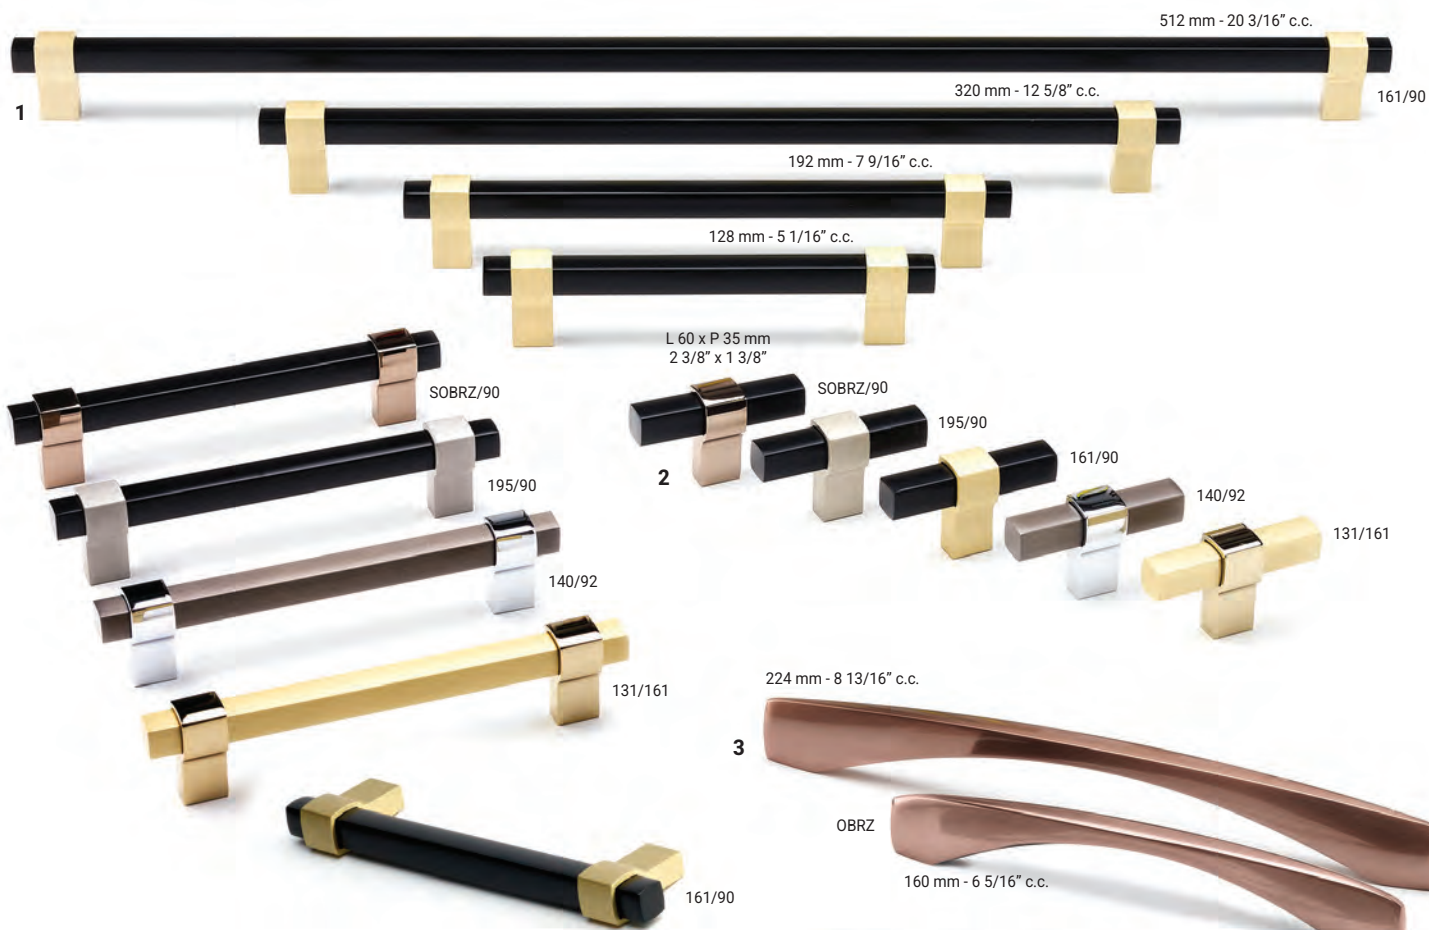

Ref. No.	Finishes	Materials	Dimensions (c.c. / Ø)	Overall Dimensions (L x P)	Screw/ Nail
1 8715512 *	SORBZ/90, 131/161, 140/92, 161/90, 195/90	Metal	512 mm c.c.	547 x 35 mm 21 9/16" x 1 3/8"	M4
8715320	SORBZ/90, 131/161, 140/92, 161/90, 195/90	Metal	320 mm c.c.	355 x 35 mm 14" x 1 3/8"	M4
8715192	SORBZ/90, 131/161, 140/92, 161/90, 195/90	Metal	192 mm c.c.	227 x 35 mm 8 15/16" x 1 3/8"	M4
8715128	SORBZ/90, 131/161, 140/92, 161/90, 195/90	Metal	128 mm c.c.	163 x 35 mm 6 7/16" x 1 3/8"	M4

Ref. No.	Finishes	Materials	Dimensions (c.c. / Ø)	Overall Dimensions (L x P)	Screw/ Nail
2 871530	SORBZ/90, 131/161, 140/92, 161/90, 195/90	Metal	60 x 35 mm 2 3/8" x 1 3/8"		M4
3 4025224	OBRZ, 90, 92, 140, 161, 195	Metal	224 mm c.c.	258 x 34 mm 10 3/16" x 1 5/16"	M4
4025160	OBRZ, 90, 92, 140, 161, 195	Metal	160 mm c.c.	185 x 31 mm 7 1/4" x 1 1/8"	M4
4 206540	SORBZ/900, 195, 900/161, 900/195	Metal	Ø 40 mm	40 x 22 mm 1 9/16" x 7/8"	M4

* Oversized pull.