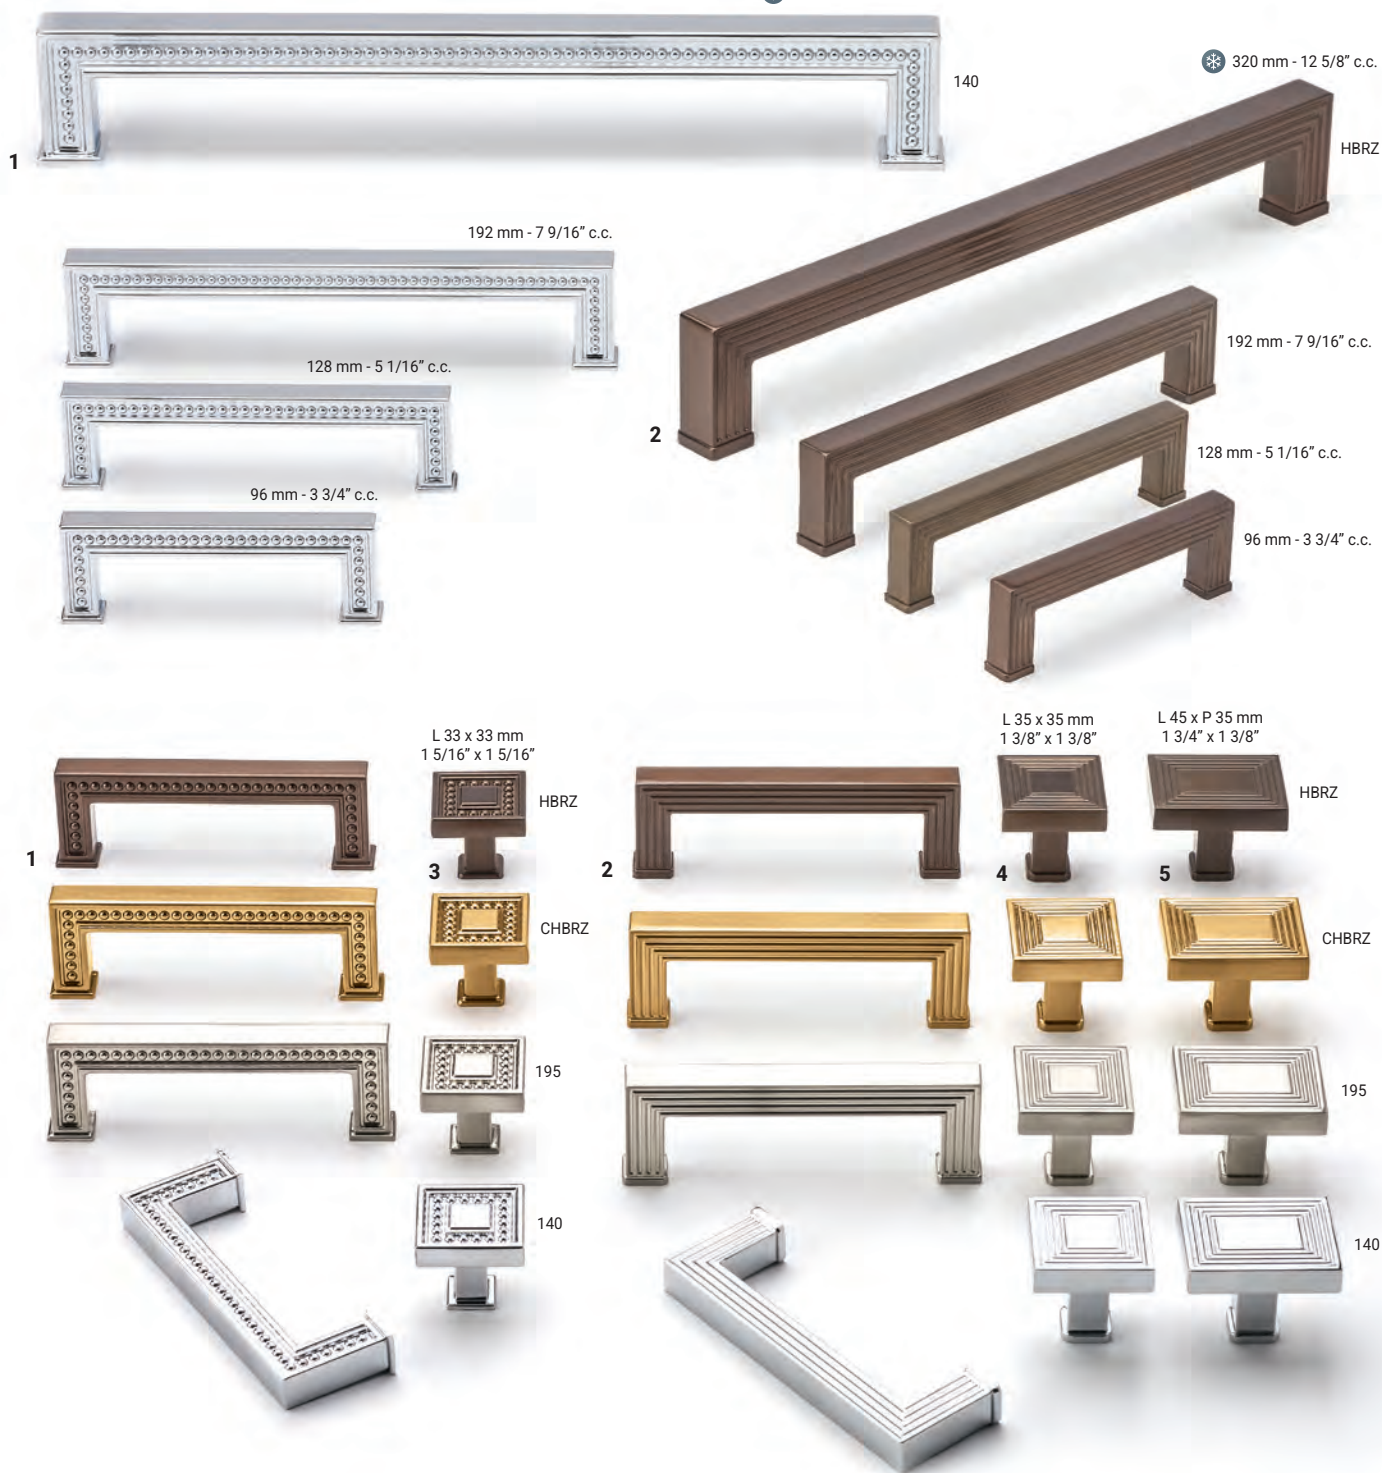

❄️ 320 mm - 12 5/8" c.c.

❄️ 320 mm - 12 5/8" c.c.

Ref. No.	Finishes	Materials	Dimensions (c.c. / Ø)	Overall Dimensions (L x P)	Screw/ Nail	
1	BP8795320	CHBRZ, HBRZ, 140, 195	Metal	❄️ 320 mm c.c.	345 x 55 mm 13 9/16" x 2 3/16"	M6
	BP8795192	CHBRZ, HBRZ, 140, 195	Metal	192 mm c.c.	210 x 43 mm 8 1/4" x 1 11/16"	8/32
	BP8795128	CHBRZ, HBRZ, 140, 195	Metal	128 mm c.c.	143 x 37 mm 5 5/8" x 1 7/16"	8/32
	BP879596	CHBRZ, HBRZ, 140, 195	Metal	96 mm c.c.	111 x 37 mm 4 3/8" x 1 7/16"	8/32
2	BP8788320	CHBRZ, HBRZ, 140, 195	Metal	❄️ 320 mm c.c.	342 x 55 mm 13 7/16" x 2 3/16"	M6
	BP8788192	CHBRZ, HBRZ, 140, 195	Metal	192 mm c.c.	209 x 43 mm 8 1/4" x 1 11/16"	8/32

Ref. No.	Finishes	Materials	Dimensions (c.c. / Ø)	Overall Dimensions (L x P)	Screw/ Nail	
2	BP8788128	CHBRZ, HBRZ, 140, 195	Metal	128 mm c.c.	142 x 37 mm 5 9/16" x 1 7/16"	8/32
	BP878896	CHBRZ, HBRZ, 140, 195	Metal	96 mm c.c.	110 x 37 mm 4 5/16" x 1 7/16"	8/32
3	BP8795333	CHBRZ, HBRZ, 140, 195	Metal	33 x 33 mm	33 x 30 mm 1 5/16" x 1 3/16"	8/32
4	BP87883535	CHBRZ, HBRZ, 140, 195	Metal	35 x 35 mm	35 x 35 mm 1 3/8" x 1 3/8"	8/32
5	BP87883545	CHBRZ, HBRZ, 140, 195	Metal		45 x 35 mm 1 3/4" x 1 3/8"	8/32

❄️ Appliance pulls, see available options on richelieu.com