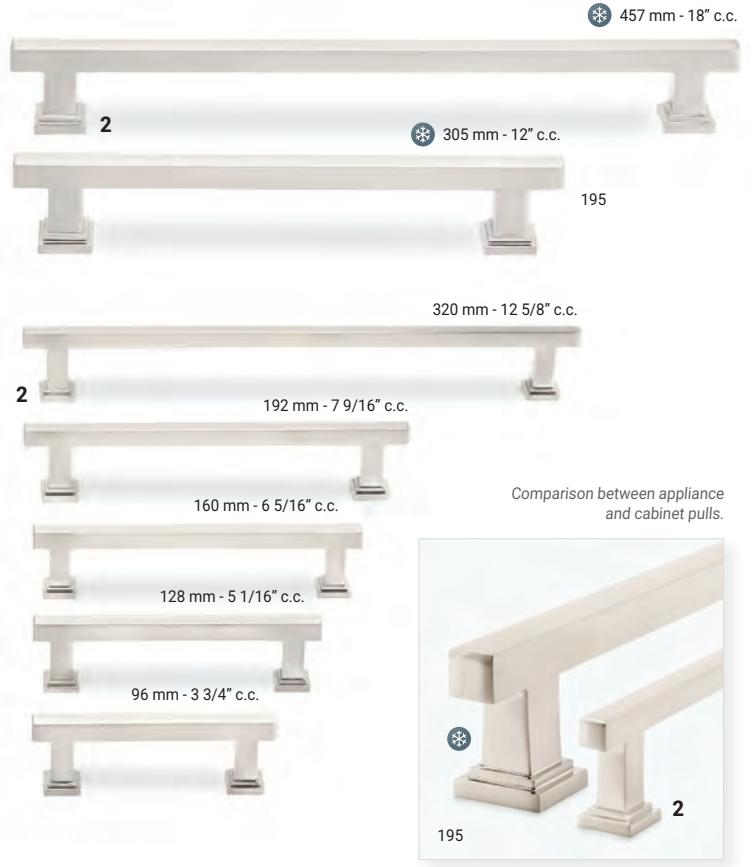

Ref. No.	Finishes	Materials	Dimensions (c.c. / Ø)	Overall Dimensions (L x P)	Screw/ Nail	
2	BP8640320	140, 158, 195, 900	Metal	320 mm c.c.	355 x 38 mm - 14" x 1 1/2"	8/32
	BP8640192	140, 158, 195, 900	Metal	192 mm c.c.	227 x 38 mm - 8 15/16" x 1 1/2"	8/32
	BP8640160	140, 158, 195, 900	Metal	160 mm c.c.	188 x 33 mm - 7 3/8" x 1 5/16"	8/32
	BP8640128	140, 158, 195, 900	Metal	128 mm c.c.	156 x 33 mm - 6 1/8" x 1 5/16"	8/32
	BP864096	140, 158, 195, 900	Metal	96 mm c.c.	124 x 33 mm - 4 7/8" x 1 5/16"	8/32
3	BP865533	140, 158, 195, 900	Metal	33 x 33 mm	33 x 33 mm - 1 5/16" x 1 5/16"	8/32
4	BP865544	140, 158, 195, 900	Metal	44 x 33 mm	44 x 33 mm - 1 3/4" x 1 5/16"	8/32
5	BP864033	140, 158, 195, 900	Metal	32 x 32 mm	32 x 33 mm - 1 1/4" x 1 5/16"	8/32

❄️ Appliance pulls, see available options on [richelieu.com](http://richelieu.com)

❄️ Appliance Pulls

Comparison between appliance and cabinet pulls.

Comparison between appliance and cabinet pulls.

Ref. No.	Finishes	Materials	Dimensions (c.c. / Ø)	Overall Dimensions (L x P)	Screw/ Nail
1	BP868018 140, 158, 195, 900	Metal	❄️ 18" c.c.	490 x 61 mm - 19 5/16" x 2 3/8"	M6
	BP868012 140, 158, 195, 900	Metal	❄️ 12" c.c.	337 x 61 mm - 13 1/4" x 2 3/8"	M6
	BP8680320 140, 158, 195, 900	Metal	320 mm c.c.	336 x 42 mm - 13 1/4" x 1 5/8"	8/32
	BP8680192 140, 158, 195, 900	Metal	192 mm c.c.	210 x 41 mm - 8 1/4" x 1 5/8"	8/32
	BP8680160 140, 158, 195, 900	Metal	160 mm c.c.	174 x 35 mm - 6 7/8" x 1 3/8"	8/32
	BP8680128 140, 158, 195, 900	Metal	128 mm c.c.	142 x 35 mm - 5 9/16" x 1 3/8"	8/32
	BP868096 140, 158, 195, 900	Metal	96 mm c.c.	110 x 35 mm - 4 5/16" x 1 3/8"	8/32
2	BP864518 140, 158, 195, 900	Metal	❄️ 18" c.c.	528 x 64 mm - 20 13/16" x 2 1/2"	M6
	BP864512 140, 158, 195, 900	Metal	❄️ 12" c.c.	376 x 64 mm - 14 13/16" x 2 1/2"	M6