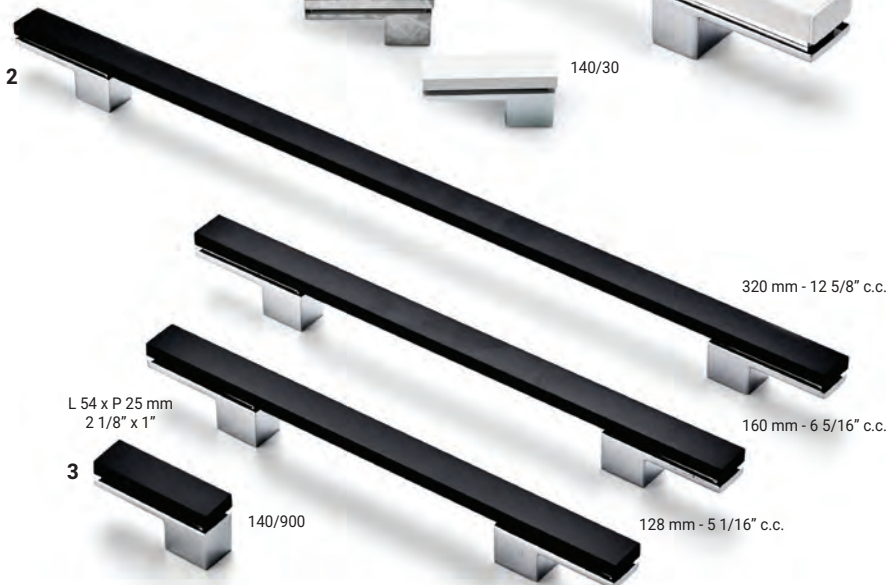

❄️ Appliance pulls, see available options on [richelieu.com](http://richelieu.com)

1

Comparison between appliance and cabinet pulls.

Comparison between appliance and cabinet pulls.

Ref. No.	Finishes	Materials	Dimensions (c.c. / Ø)	Overall Dimensions (L x P)	Screw/ Nail
1	61121000 272, 140/30, 140/900	Metal	❄️ 1 000 mm c.c.	1 136 x 45 mm 44 3/4" x 1 3/4"	M5
	61311000 *	Metal	Twin handle for back-to-back installation		M5
	6112500 272, 140/30, 140/900	Metal	❄️ 500 mm c.c.	636 x 45 mm 25 1/16" x 1 3/4"	M5
	6131500 *	Metal	Twin handle for back-to-back installation		M5
	6112300 272, 140/30, 140/900	Metal	❄️ 300 mm c.c.	436 x 45 mm 17 3/16" x 1 3/4"	M5
	6131300 *	Metal	Twin handle for back-to-back installation		M5