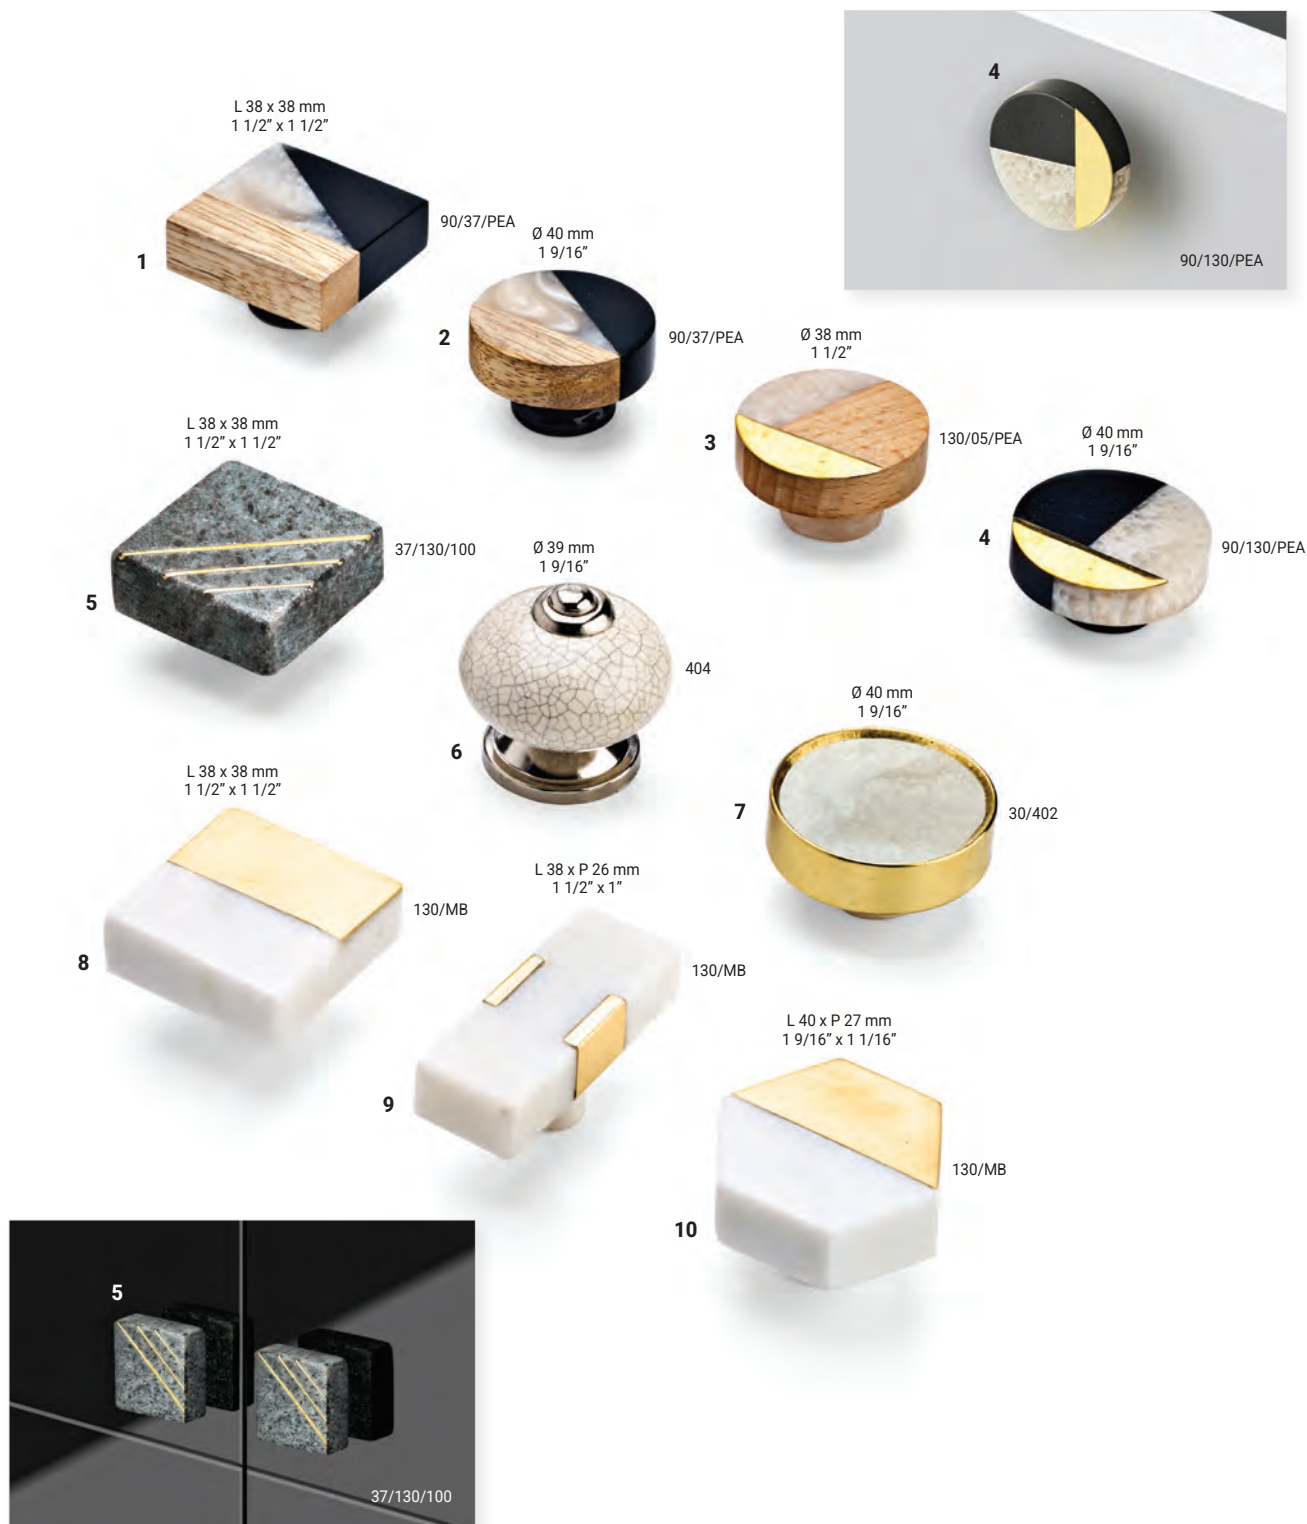

Ref. No.	Finishes	Materials	Dimensions (c.c. / Ø)	Overall Dimensions (L x P)	Screw/ Nail
1	BP6655383 37/90/PEA	Mango wood, resin, brass	38 x 38 mm	38 x 23 mm - 1 1/2" x 15/16"	M4
2	BP665440 90/37/PEA	Mango wood, resin, brass	Ø 40 mm	40 x 23 mm - 1 9/16" x 15/16"	M4
3	BP66451 30/05/PEA	Mango wood, resin, brass	Ø 38 mm	38 x 22 mm - 1 1/2" x 15/16"	M4
4	BP6650 90/130/PEA	Resin, brass	Ø 40 mm	40 x 21 mm - 1 9/16" x 7/8"	M4
5	BP6640 37/130/100	Marble, brass, resin	38 x 38 mm	38 x 26 mm - 1 1/2" x 15/16"	M4

Ref. No.	Finishes	Materials	Dimensions (c.c. / Ø)	Overall Dimensions (L x P)	Screw/ Nail
6	BP665333 404	Ceramic, metal	Ø 39 mm	39 x 34 mm - 1 9/16" x 1 5/16"	30 mm bolt
7	BP301040 30/402	Marble, brass	Ø 40 mm	40 x 56 mm - 1 9/16" x 2 3/16"	32 mm bolt
8	BP667037 130/MB	Marble, brass	38 x 38 mm	38 x 27 mm - 1 1/2" x 1 1/16"	M4
9	BP669053 130/MB	Marble, brass	38 x 26 mm	38 x 26 mm - 1 1/2" x 1"	M4
10	BP668546 130/MB	Marble, brass	40 x 27 mm	40 x 27 mm - 1 9/16" x 1 1/16"	M4