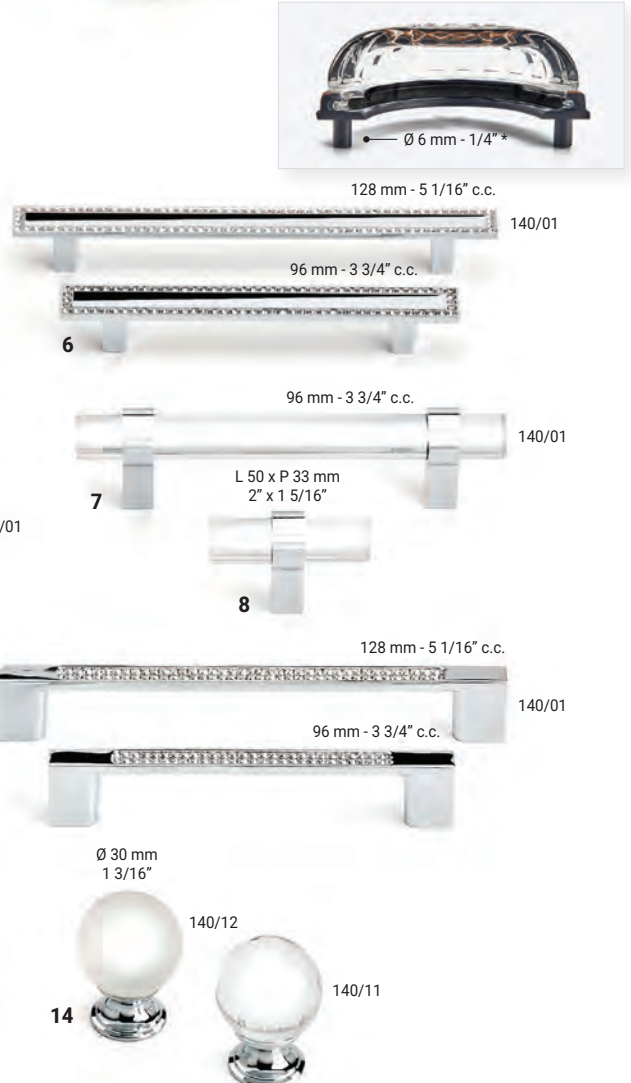

Ref. No.	Finishes	Materials	Dimensions (c.c. / Ø)	Overall Dimensions (L x P)	Screw/ Nail
1	BP10083 * 140/11, 160/11, 900/11	Metal, crystal	3" c.c.	93 x 32 mm - 3 11/16" x 1 1/4"	8/32
	10083 * BORB/11, 140/11, 184/11	Metal, crystal	3" c.c.	93 x 32 mm - 3 11/16" x 1 1/4"	8/32
2	BP10082 * 140/11, 160/11, 900/11	Metal, crystal	3" c.c.	93 x 32 mm - 3 11/16" x 1 1/4"	8/32
	10082 * BORB/11, 140/11, 184/11	Metal, crystal	3" c.c.	93 x 32 mm - 3 11/16" x 1 1/4"	8/32
3	BP1234128 140/01, 900/01	Metal, crystal	128 mm c.c.	180 x 27 mm - 7 1/16" x 1 1/16"	8/32
	BP1234096 140/01, 900/01	Metal, crystal	96 mm c.c.	138 x 27 mm - 5 7/16" x 1 1/16"	8/32
4	BP1234038 140/01, 900/01	Metal, crystal		64 x 30 mm - 2 1/2" x 1 3/16"	8/32
5	BP1234034 140/01, 900/01	Metal, crystal	26 x 26 mm	26 x 28 mm - 1" x 1 1/8"	8/32
6	BP3737128 140/01	Metal, crystal	128 mm c.c.	164 x 19 mm - 6 7/16" x 3/4"	8/32
	BP3737096 140/01	Metal, crystal	96 mm c.c.	132 x 19 mm - 5 3/16" x 3/4"	8/32

Ref. No.	Finishes	Materials	Dimensions (c.c. / Ø)	Overall Dimensions (L x P)	Screw/ Nail
7	BP020696 140/11	Metal, glass	96 mm c.c.	136 x 33 mm - 5 3/8" x 1 5/16"	8/32
8	BP020650 140/11	Metal, glass		50 x 33 mm - 2" x 1 5/16"	8/32
9	BP2727128 140/01	Metal, crystal	128 mm c.c.	141 x 29 mm - 5 9/16" x 1 1/8"	8/32
	BP2727096 140/01	Metal, crystal	96 mm c.c.	109 x 28 mm - 4 5/16" x 1 1/8"	8/32
10	BP3535128 140/01	Metal, crystal	128 mm c.c.	153 x 23 mm - 6" x 15/16"	8/32
	BP3535096 140/01	Metal, crystal	96 mm c.c.	118 x 22 mm - 4 5/8" x 7/8"	8/32
11	BP6926 * 140/11	Metal, glass	26 x 26 mm	26 x 28 mm - 1" x 1 1/8"	8/32
12	BP2626030 140/01	Metal, crystal	32 x 32 mm	32 x 22 mm - 1 1/4" x 7/8"	8/32
13	BP6319 140/11	Metal, glass	19 x 19 mm	19 x 25 mm - 3/4" x 1"	8/32
14	BP0330 140/11, 140/12	Metal, glass	Ø 30 mm	30 x 42 mm - 1 3/16" x 1 5/8"	8/32

* Drilling depth of 10 mm - 3/8".