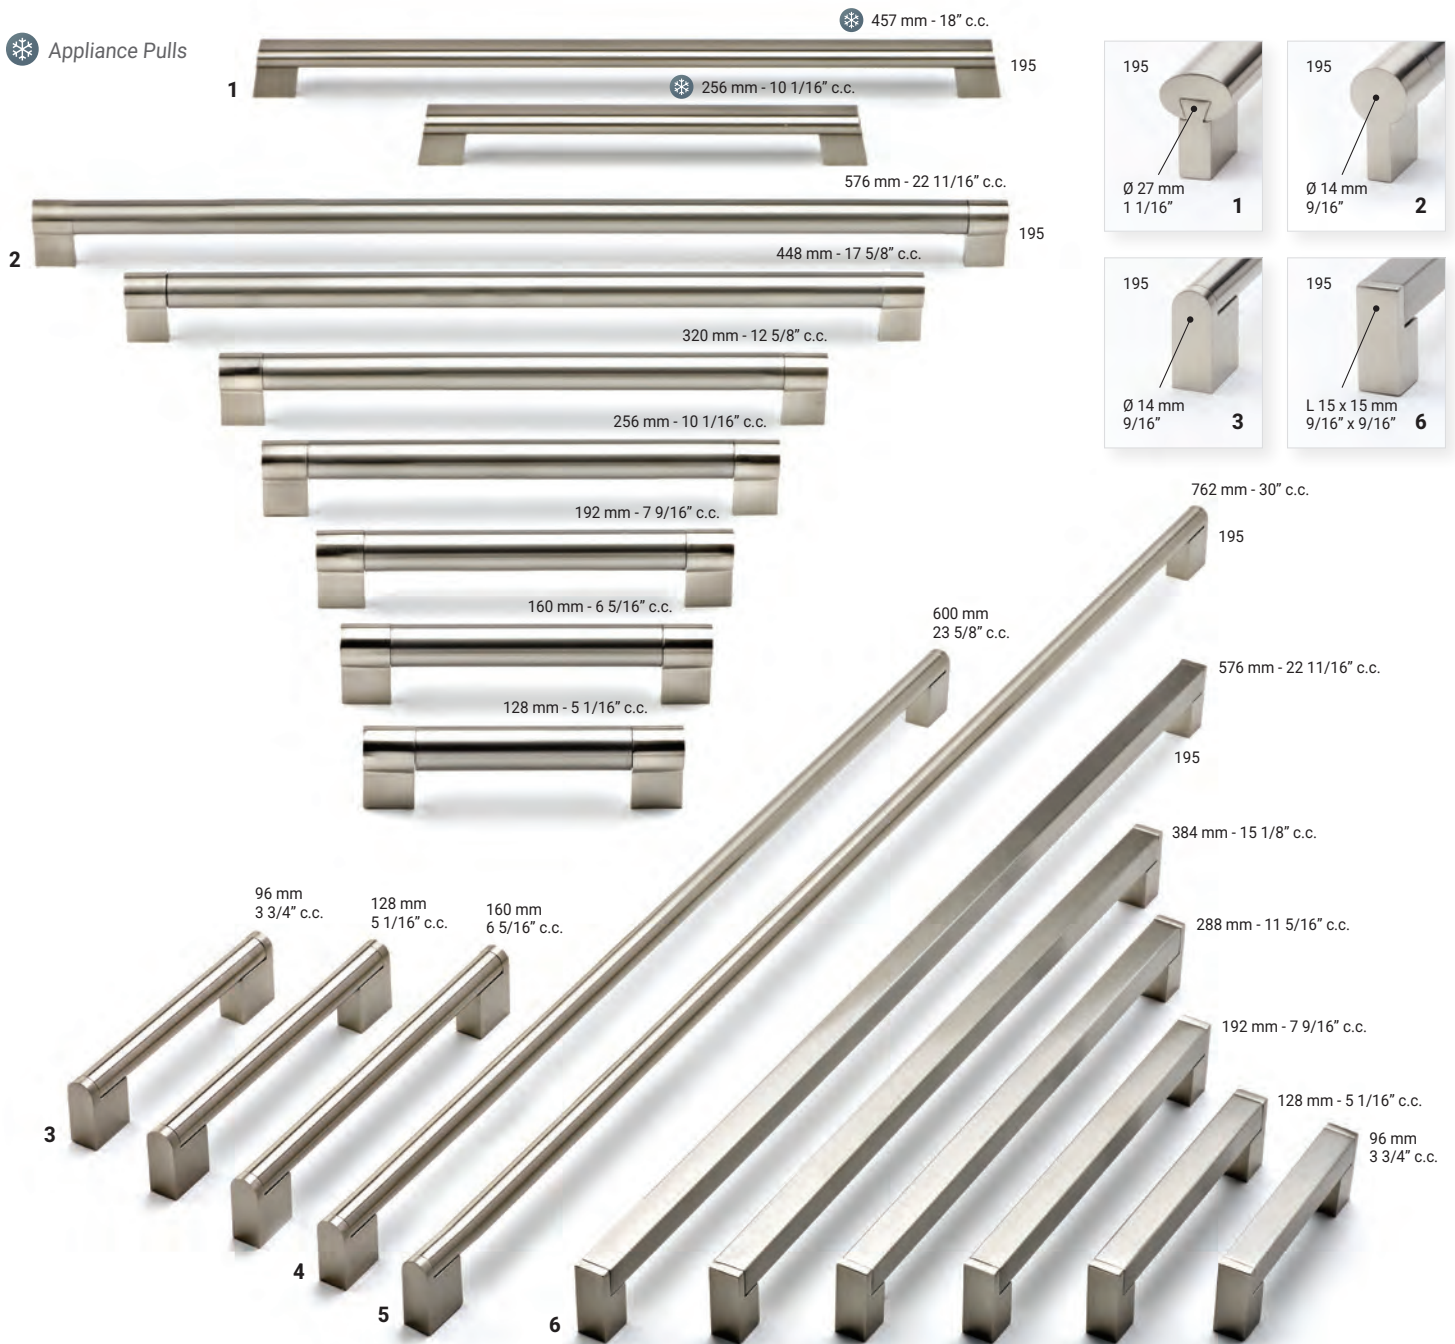

Appliance Pulls

Ref. No.	Finishes	Materials	Dimensions (c.c. / Ø)	Overall Dimensions (L x P)	Screw/ Nail	
1	BP15018	195	Metal	18" c.c.	483 x 35 mm - 19" x 1 3/8"	M5
	BP150256	195	Metal	256 mm c.c.	276 x 35 mm - 10 7/8" x 1 3/8"	M5
2	BP500576*	195	Stainless steel, metal	576 mm c.c.	601 x 43 mm - 23 11/16" x 1 11/16"	8/32
	BP500448	195	Stainless steel, metal	448 mm c.c.	473 x 43 mm - 18 5/8" x 1 11/16"	8/32
	BP500320	195	Stainless steel, metal	320 mm c.c.	345 x 43 mm - 13 9/16" x 1 11/16"	8/32
	BP500256	195	Stainless steel, metal	256 mm c.c.	281 x 43 mm - 11 1/16" x 1 11/16"	8/32
	BP500192	195	Stainless steel, metal	192 mm c.c.	217 x 43 mm - 8 9/16" x 1 11/16"	8/32
	BP500160	195	Stainless steel, metal	160 mm c.c.	185 x 43 mm - 7 1/4" x 1 11/16"	8/32
	BP500128	195	Stainless steel, metal	128 mm c.c.	153 x 43 mm - 6" x 1 11/16"	8/32

Ref. No.	Finishes	Materials	Dimensions (c.c. / Ø)	Overall Dimensions (L x P)	Screw/ Nail	
3	BP719160	195	Metal	160 mm c.c.	202 x 40 mm - 7 1/2" x 1 9/16"	8/32
	BP719128	195	Metal	128 mm c.c.	170 x 40 mm - 6 11/16" x 1 9/16"	8/32
	BP71996	195	Metal	96 mm c.c.	139 x 40 mm - 5 1/2" x 1 9/16"	8/32
4	BP446600*	195	Metal	600 mm c.c.	625 x 49 mm - 24 5/8" x 1 15/16"	8/32
5	BP719762*	195	Metal	762 mm c.c.	804 x 40 mm - 31 5/8" x 1 9/16"	8/32
6	BP520576*	195	Stainless steel, metal	576 mm c.c.	593 x 38 mm - 23 3/8" x 1 1/2"	8/32
	BP520384	195	Stainless steel, metal	384 mm c.c.	401 x 38 mm - 15 13/16" x 1 1/2"	8/32
	BP520288	195	Stainless steel, metal	288 mm c.c.	305 x 38 mm - 12" x 1 1/2"	8/32
	BP520192	195	Stainless steel, metal	192 mm c.c.	209 x 38 mm - 8 1/4" x 1 1/2"	8/32
	BP520128	195	Stainless steel, metal	128 mm c.c.	145 x 38 mm - 5 11/16" x 1 1/2"	8/32
	BP52096	195	Stainless steel, metal	96 mm c.c.	113 x 38 mm - 4 7/16" x 1 1/2"	8/32

* Oversized pulls.

Appliance pulls, see available options on richelieu.com