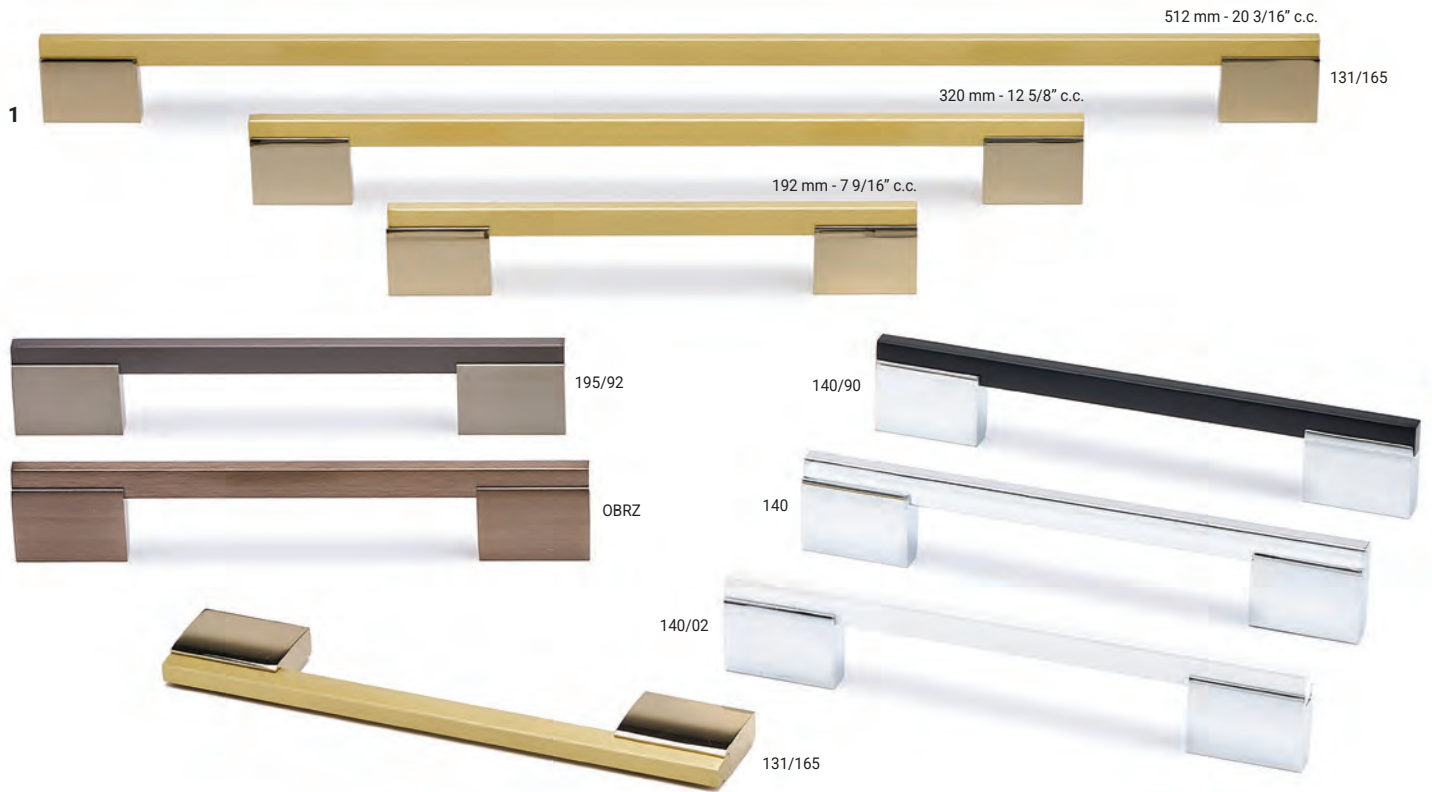

Ref. No.	Finishes	Materials	Dimensions (c.c. / Ø)	Overall Dimensions (L x P)	Screw/ Nail
1 7990512 *	OBRZ, 140, 131/165, 140/02, 140/90, 195/92	Metal	512 mm c.c.	524 x 36 mm 20 5/8" x 1 7/16"	M4
7990320	OBRZ, 140, 131/165, 140/02, 140/90, 195/92	Metal	320 mm c.c.	332 x 36 mm 13 1/16" x 1 7/16"	M4
7990192	OBRZ, 140, 131/165, 140/02, 140/90, 195/92	Metal	192 mm c.c.	204 x 36 mm 8" x 1 7/16"	M4

Ref. No.	Finishes	Materials	Dimensions (c.c. / Ø)	Overall Dimensions (L x P)	Screw/ Nail
2 7996320	92, 140, 173, 195	Metal	320 mm c.c.	480 x 32 mm 18 7/8" x 1 1/4"	M4
7996160	92, 140, 173, 195	Metal	160 mm c.c.	220 x 32 mm 8 11/16" x 1 1/4"	M4

* Oversized pull.