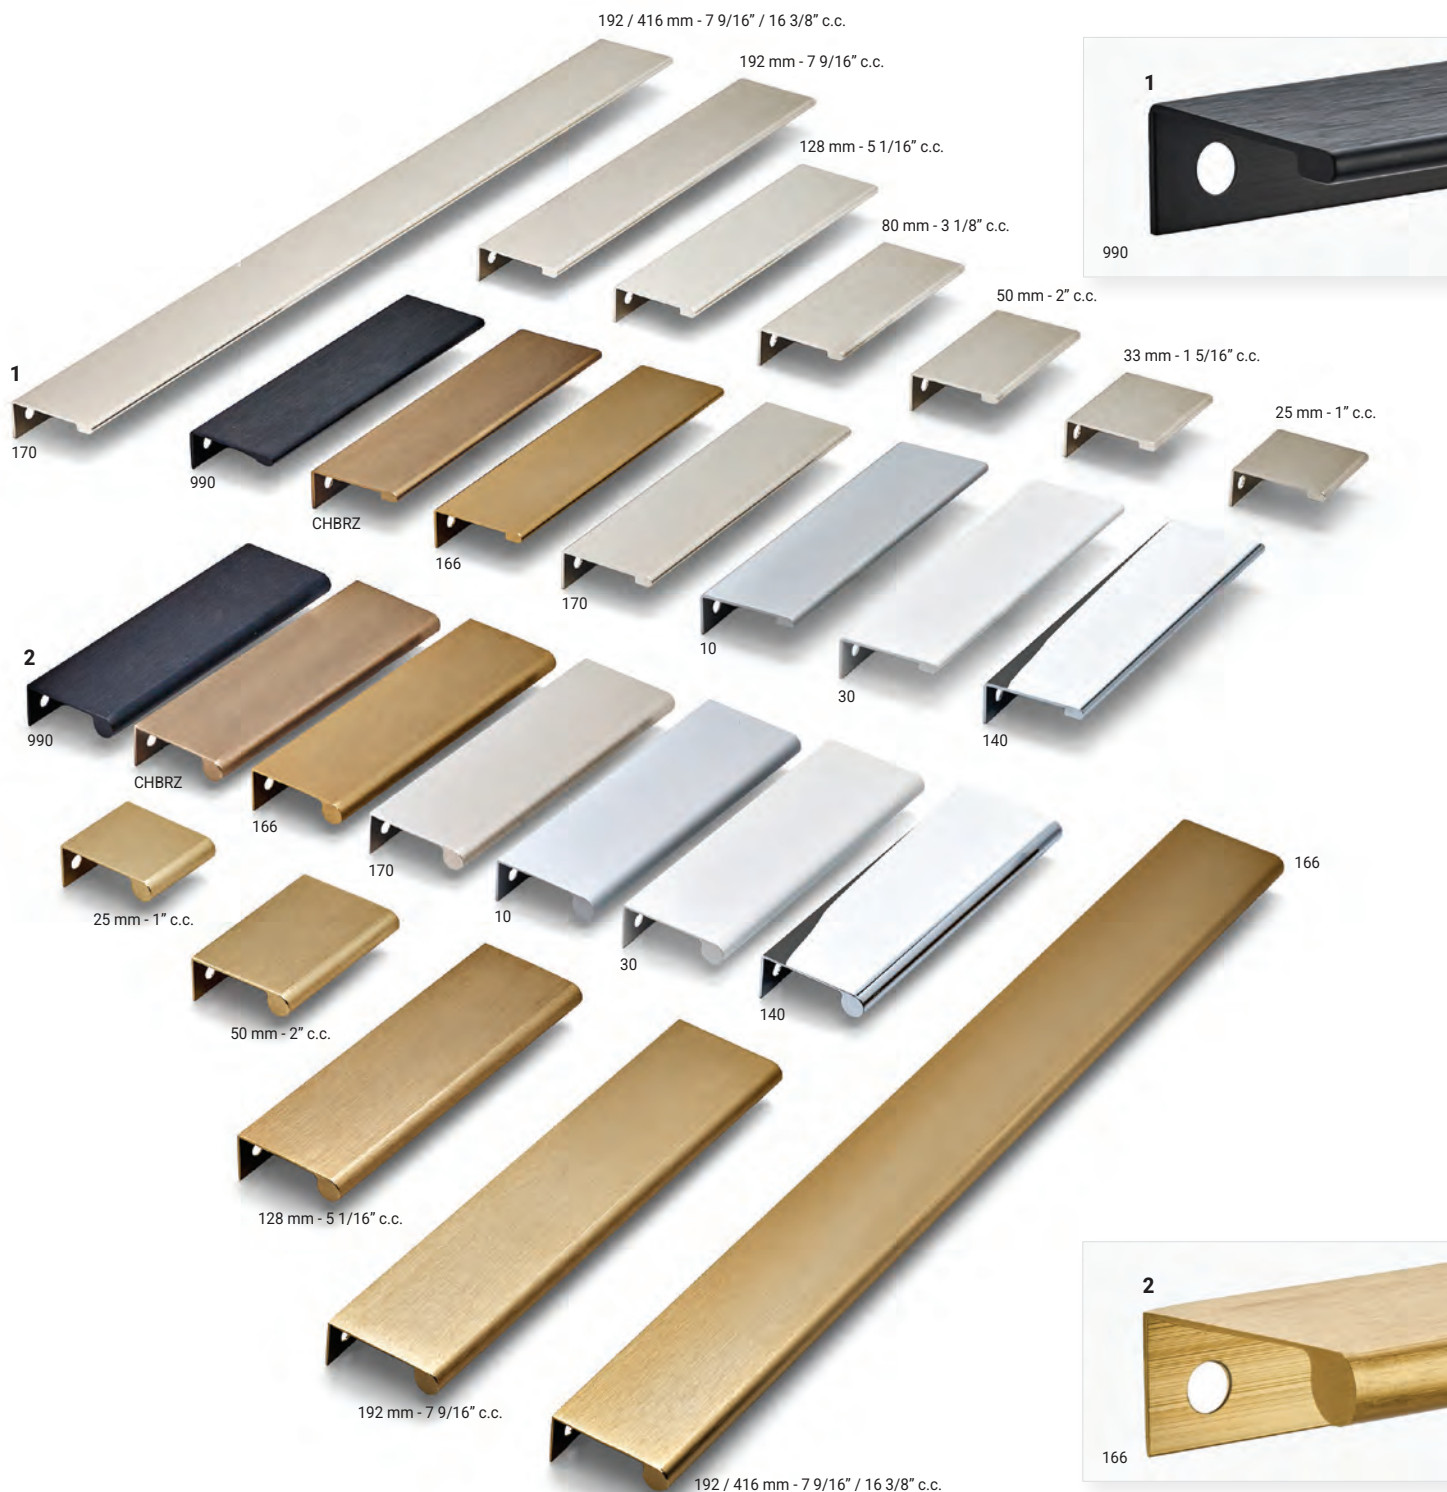

\* The backplate is detachable and included with the knob.

\*\* Knob only, sold without backplate.

\*\*\* Dimensions of the backplate: L x W x D.

BP9898128166

BP9898128166

BP9898128170

BP9696128990

Ref. No.	Finishes	Materials	Dimensions (c.c. / Ø)	Overall Dimensions (L x P)	Screw/ Nail
1 BP9898416*	CHBRZ, 10, 30, 140, 166, 170, 990	Aluminum	192 / 416 mm c.c.	436 x 42 mm 17 3/16" x 1 5/8"	Wood screw
BP9898192	CHBRZ, 10, 30, 140, 166, 170, 990	Aluminum	192 mm c.c.	212 x 42 mm 8 3/8" x 1 5/8"	Wood screw
BP9898128	CHBRZ, 10, 30, 140, 166, 170, 990	Aluminum	128 mm c.c.	148 x 42 mm 5 13/16" x 1 5/8"	Wood screw
BP989880	CHBRZ, 10, 30, 140, 166, 170, 990	Aluminum	80 mm c.c.	100 x 42 mm 3 15/16" x 1 5/8"	Wood screw
BP989850	CHBRZ, 10, 30, 140, 166, 170, 990	Aluminum	50 mm c.c.	70 x 42 mm 2 3/4" x 1 5/8"	Wood screw
BP989833	CHBRZ, 10, 30, 140, 166, 170, 990	Aluminum	33 mm c.c.	50 x 42 mm 2" x 1 5/8"	Wood screw
BP989825	CHBRZ, 10, 30, 140, 166, 170, 990	Aluminum	25 mm c.c.	40 x 42 mm 1 9/16" x 1 5/8"	Wood screw