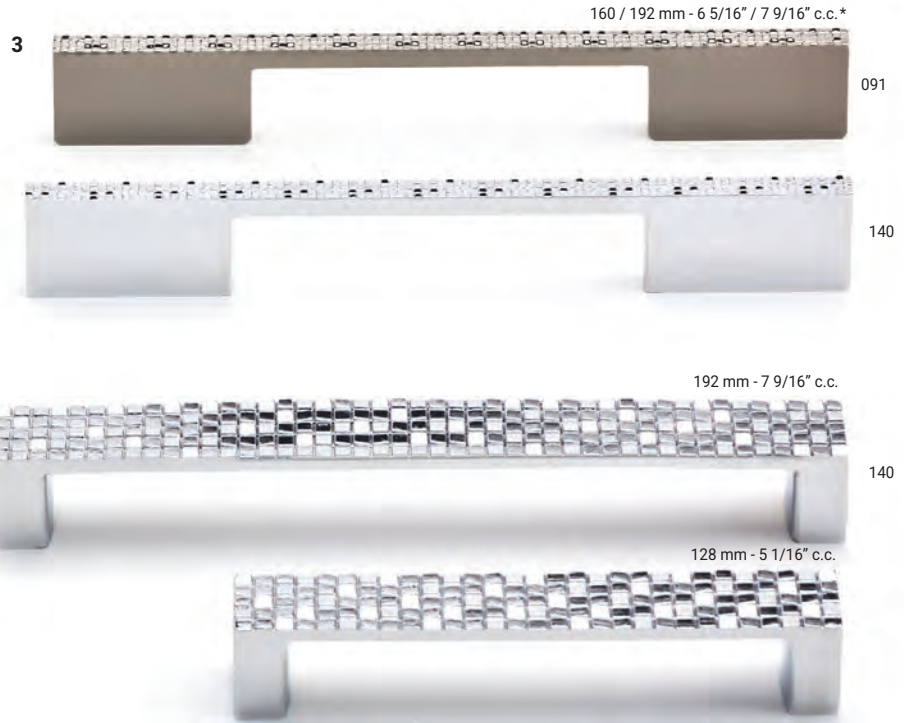

Ref. No.	Finishes	Materials	Dimensions (c.c. / Ø)	Overall Dimensions (L x P)	Screw/ Nail	
1	7777320	140	Metal	320 mm c.c.	336 x 37 mm - 13 1/4" x 1 7/16"	M4
	7777160	140	Metal	160 mm c.c.	176 x 37 mm - 6 15/16" x 1 7/16"	M4
2	BP4789192	140	Metal	192 mm c.c.	202 x 29 mm - 7 15/16" x 1 1/8"	8/32
	BP4789128	140	Metal	128 mm c.c.	138 x 27 mm - 5 7/16" x 1 1/16"	8/32
3	7830192	091, 140	Metal	160 / 192 mm c.c. *	206 x 28 mm - 8 1/8" x 1 1/8"	M4

Ref. No.	Finishes	Materials	Dimensions (c.c. / Ø)	Overall Dimensions (L x P)	Screw/ Nail	
4	783332	140	Metal	32 mm c.c.	70 x 25 mm - 2 3/4" x 1"	M4
5	BP6227192	140, 195	Metal	192 mm c.c.	200 x 26 mm - 7 7/8" x 1"	8/32
	BP6227128	140, 195	Metal	128 mm c.c.	136 x 26 mm - 5 3/8" x 1"	8/32
6	BP62273232	140, 195	Metal	32 x 32 mm	32 x 21 mm - 1 1/4" x 13/16"	8/32

* Multiple center-to-center options.