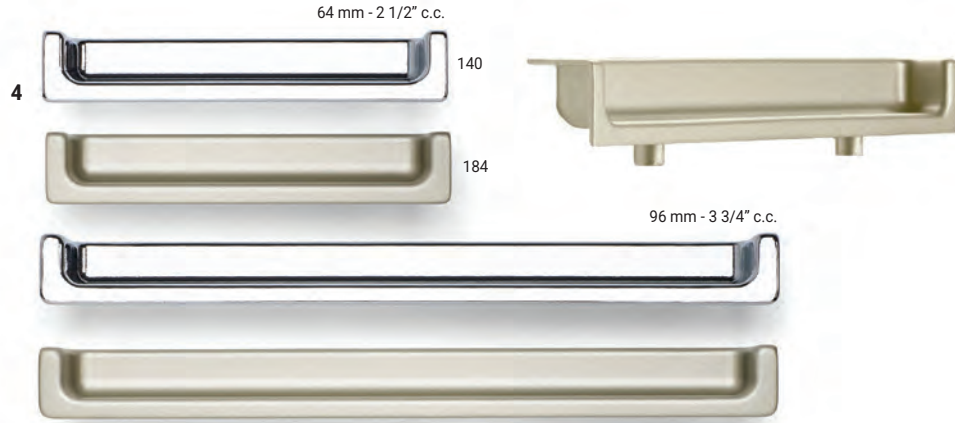

Ref. No.	Finishes	Materials	Dimensions (c.c. / Ø)	Overall Dimensions (L x P)	Screw/ Nail
1	BP72117	174, 195	Metal	45 x 12 x 10 mm 1 3/4" x 1/2" x 3/8"*	M4
2	61672150	195	Metal	45 x 45 x 10 mm 1 3/4" x 1 3/4" x 3/8"*	M4
3	BP721132	195	Metal	64 mm c.c. 127 x 45 x 10 mm 5" x 1 3/4" x 3/8"*	M4
4	210196	140, 184	Zinc	96 mm c.c. 177 x 19 mm 7" x 3/4"	Recessed and glued
	210164	140, 184	Zinc	64 mm c.c. 97 x 19 mm 3 13/16" x 3/4"	Recessed and glued
5	BP72965	183	Metal	Ø 65 mm Ø 57 x 11 mm Ø 2 1/4" x 7/16"	M4

Ref. No.	Finishes	Materials	Dimensions (c.c. / Ø)	Overall Dimensions (L x P)	Screw/ Nail
6	61642732**	174	Metal	Ø 26 mm Ø 13/16" x 1 1/16"	
7	616743128	174	Metal	128 mm c.c. 134 x 26 x 14 mm 5 1/4" x 1" x 9/16"*	M4
8	616748160	174	Metal	160 mm c.c. 166 x 40 x 14 mm 6 9/16" x 1 9/16" x 9/16"*	M4
9	9155128	30, 184, 212, 900	Metal	128 mm c.c. 200 x 33 x 13 mm 7 7/8" x 1 5/16" x 1/2"*	M4
	915532	30, 184, 212, 900	Metal	32 mm c.c. 80 x 33 x 13 mm 3 1/8" x 1 5/16" x 1/2"*	M4

* Bore dimensions (L x W x D): L = Length, W = Width, D = Depth.
** Push-button knob with latch.