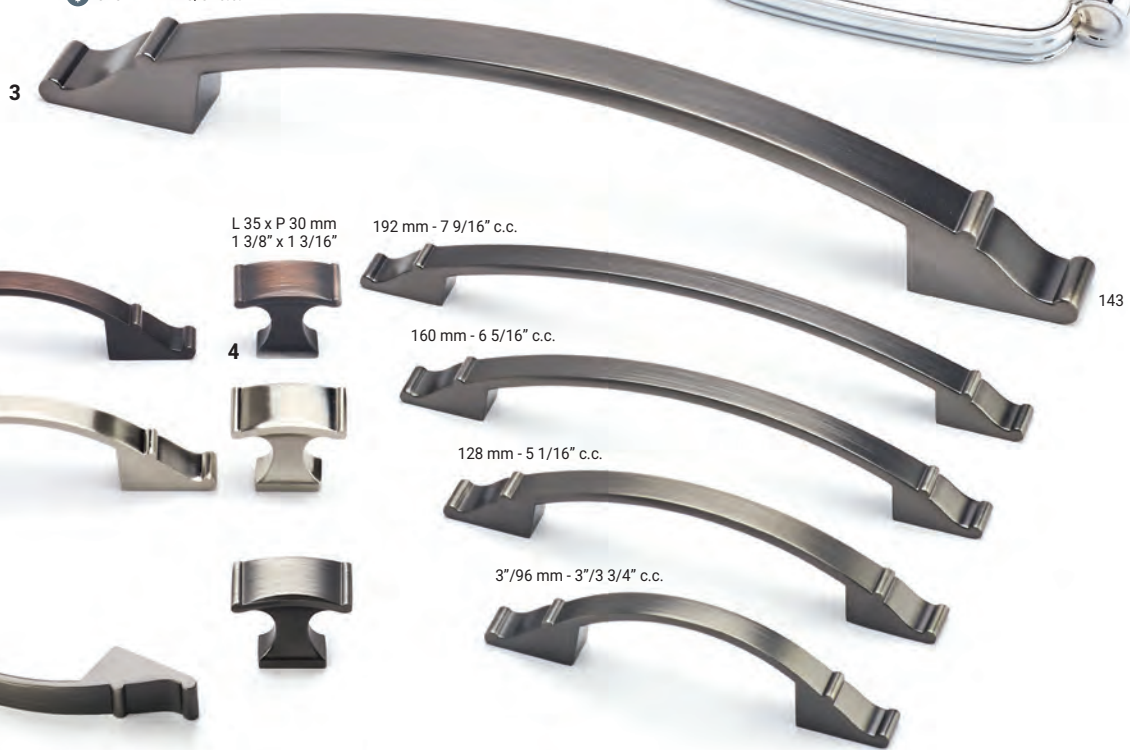

❄️ Appliance pulls, see available options on [richelieu.com](http://richelieu.com)

❄️ Appliance Pulls

480 mm - 18 7/8" c.c.

❄️ 320 mm - 12 5/8" c.c.

L 35 x P 30 mm  
1 3/8" x 1 3/16"

Ref. No.	Finishes	Materials	Dimensions (c.c. / Ø)	Overall Dimensions (L x P)	Screw/ Nail
1	BP8855480 HBRZ, 140, 160, 195	Metal	480 mm c.c.	536 x 33 mm 21 1/8" x 1 5/16"	8/32
	BP8855320 HBRZ, 140, 160, 195	Metal	320 mm c.c.	376 x 33 mm 14 13/16" x 1 5/16"	8/32
	BP8855192 HBRZ, 140, 158, 160, 195	Metal	192 mm c.c.	234 x 31 mm 9 3/16" x 1 1/4"	8/32
	BP8855128 HBRZ, 140, 158, 160, 195	Metal	128 mm c.c.	170 x 31 mm 6 11/16" x 1 1/4"	8/32
2	BP885535 HBRZ, 140, 158, 160, 195	Metal	Ø 35 mm	35 x 30 mm 1 3/8" x 1 3/16"	8/32
3	BP2606320 BORB, 143, 195	Metal	❄️ 320 mm c.c.	361 x 55 mm 14 3/16" x 2 3/16"	M6