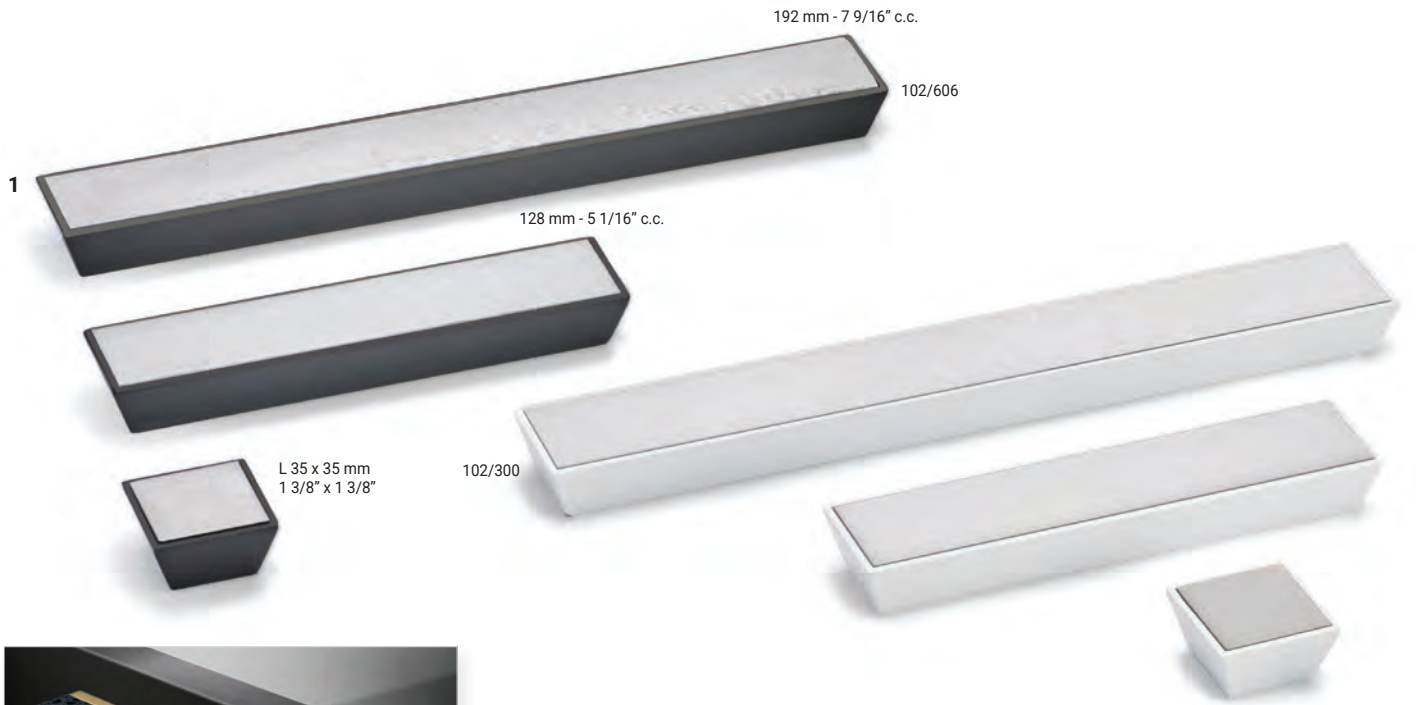

48 mm - 1 7/8" c.c.

2