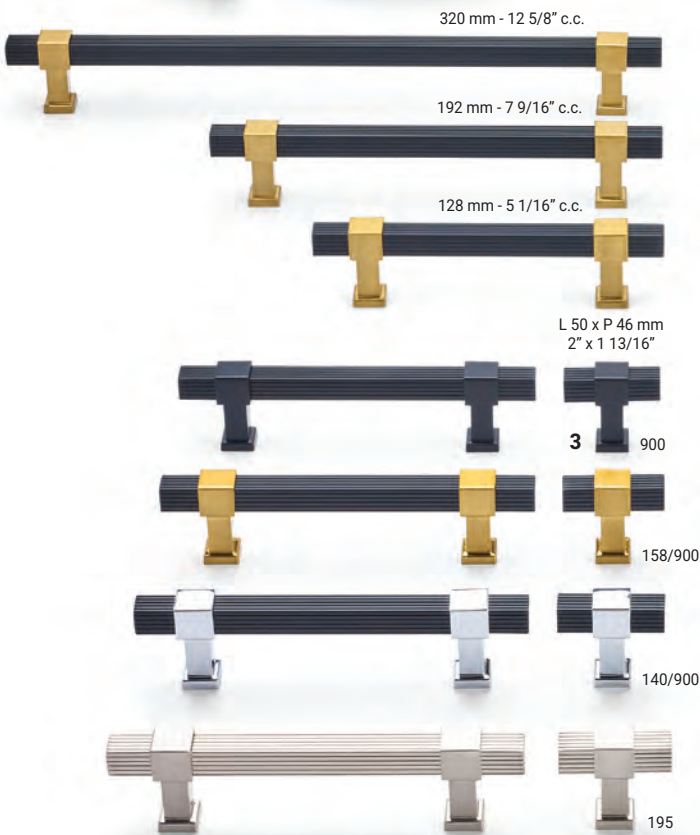

❄️ Appliance pulls, see available options on [richelieu.com](http://richelieu.com)

❄️ Appliance Pulls

Comparison between appliance and cabinet pulls.

Comparison between appliance and cabinet pulls.

Ref. No.	Finishes	Materials	Dimensions (c.c. / Ø)	Overall Dimensions (L x P)	Screw/ Nail	
1	BP874518	140, 158, 195, 900	Metal	❄️ 18" c.c.	509 x 64 mm - 20 1/16" x 2 1/2"	M6
	BP874512	140, 158, 195, 900	Metal	❄️ 12" c.c.	357 x 64 mm - 14 1/16" x 2 1/2"	M6
	BP8745320 *	140, 158, 195, 900	Metal	288/320 mm c.c. *	334 x 42 mm - 13 1/8" x 1 5/8"	8/32
	BP8745192 *	140, 158, 195, 900	Metal	192/224 mm c.c. *	238 x 42 mm - 9 3/8" x 1 5/8"	8/32
	BP8745128 *	140, 158, 195, 900	Metal	128/160 mm c.c. *	170 x 40 mm - 6 11/16" x 1 9/16"	8/32
2	BP874530	140, 158, 195, 900	Metal	30 x 30 mm	30 x 30 mm - 1 3/16" x 1 3/16"	8/32

\* Multiple center-to-center options.

❄️ Appliance pulls, see available options on [richelieu.com](http://richelieu.com)

BP8780128158900

BP8780128158900

BP878050195

BP8747128158900

❄️ Appliance Pulls

Comparison between appliance and cabinet pulls.

Ref. No.	Finishes	Materials	Dimensions (c.c. / Ø)	Overall Dimensions (L x P)	Screw/ Nail	
1	BP874718	140/900, 158/900, 195, 900	Metal	❄️ 18" c.c.	543 x 68 mm 21 3/8" x 2 11/16"	M6
	BP874712	140/900, 158/900, 195, 900	Metal	❄️ 12" c.c.	391 x 68 mm 15 3/8" x 2 11/16"	M6
	BP8747320	140/900, 158/900, 195, 900	Metal	320 mm c.c.	376 x 46 mm 14 13/16" x 1 13/16"	8/32
	BP8747192	140/900, 158/900, 195, 900	Metal	192 mm c.c.	248 x 46 mm 9 3/4" x 1 13/16"	8/32
	BP8747128	140/900, 158/900, 195, 900	Metal	128 mm c.c.	184 x 46 mm 7 1/4" x 1 13/16"	8/32
2	BP878018	140/900, 158/900, 195, 900	Metal	❄️ 18" c.c.	509 x 65 mm 20 1/16" x 2 9/16"	M6