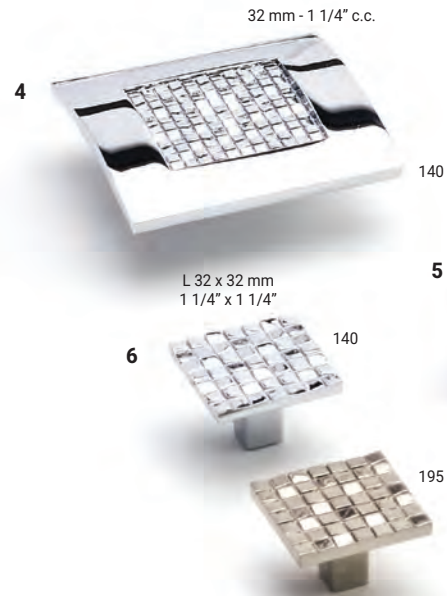

Ref. No.	Finishes	Materials	Dimensions (c.c. / Ø)	Overall Dimensions (L x P)	Screw/ Nail	
1	7777320	140	Metal	320 mm c.c.	336 x 37 mm - 13 1/4" x 1 7/16"	M4
	7777160	140	Metal	160 mm c.c.	176 x 37 mm - 6 15/16" x 1 7/16"	M4
2	BP4789192	140	Metal	192 mm c.c.	202 x 29 mm - 7 15/16" x 1 1/8"	8/32
	BP4789128	140	Metal	128 mm c.c.	138 x 27 mm - 5 7/16" x 1 1/16"	8/32
3	7830192	091, 140	Metal	160 / 192 mm c.c. *	206 x 28 mm - 8 1/8" x 1 1/8"	M4

Ref. No.	Finishes	Materials	Dimensions (c.c. / Ø)	Overall Dimensions (L x P)	Screw/ Nail	
4	783332	140	Metal	32 mm c.c.	70 x 25 mm - 2 3/4" x 1"	M4
5	BP6227192	140, 195	Metal	192 mm c.c.	200 x 26 mm - 7 7/8" x 1"	8/32
	BP6227128	140, 195	Metal	128 mm c.c.	136 x 26 mm - 5 3/8" x 1"	8/32
6	BP62273232	140, 195	Metal	32 x 32 mm	32 x 21 mm - 1 1/4" x 13/16"	8/32

* Multiple center-to-center options.