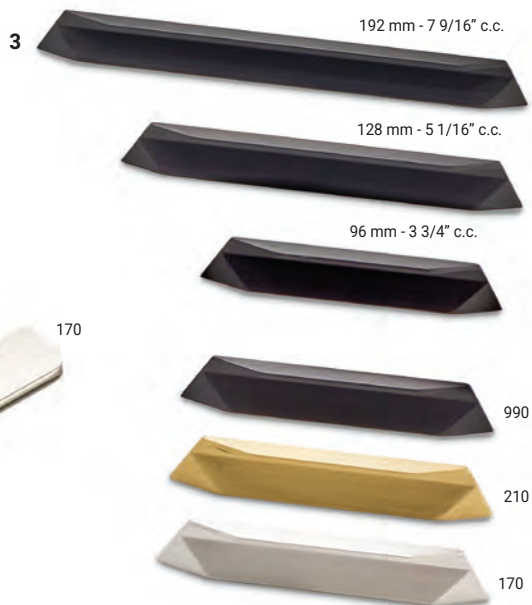

Ref. No.	Finishes	Materials	Dimensions (c.c. / Ø)	Overall Dimensions (L x P)	Screw/ Nail	
1	BP846012800 *	160, 170, 990	Aluminum	320 / 1280 mm c.c.	1300 x 24 mm 51 3/16" x 15/16"	8/32
	BP8460320	160, 170, 990	Aluminum	128 / 320 mm c.c.	340 x 24 mm - 13 3/8" x 15/16"	8/32
	BP8460160	160, 170, 990	Aluminum	160 mm c.c.	180 x 24 mm - 7 1/16" x 15/16"	8/32
2	BP876512800 *	160, 170, 990	Aluminum	416 / 1280 mm c.c.	1300 x 31 mm - 51 3/16" x 1 1/4"	8/32
	BP8765320	160, 170, 990	Aluminum	320 mm c.c.	340 x 31 mm - 13 3/8" x 1 1/4"	8/32
	BP8765160	160, 170, 990	Aluminum	160 mm c.c.	180 x 31 mm - 7 1/16" x 1 1/4"	8/32
3	87511018 *	170, 210, 990	Aluminum	253 / 1018 mm c.c.	1084 x 22 mm - 42 11/16" x 7/8"	M4
	8751416 *	170, 210, 990	Aluminum	96 / 416 mm c.c.	484 x 22 mm - 19 1/16" x 7/8"	M4

Ref. No.	Finishes	Materials	Dimensions (c.c. / Ø)	Overall Dimensions (L x P)	Screw/ Nail	
3	8751192	170, 210, 990	Aluminum	192 mm c.c.	234 x 22 mm - 9 3/16" x 7/8"	M4
	8751128	170, 210, 990	Aluminum	128 mm c.c.	184 x 22 mm - 7 1/4" x 7/8"	M4
	875196	170, 210, 990	Aluminum	96 mm c.c.	134 x 22 mm - 5 1/4" x 7/8"	M4
4	24561000 *	170, 210, 990	Aluminum	224 / 1000 mm c.c.	1200 x 15 mm - 47 1/4" x 9/16"	M4
	2456500 *	170, 210, 990	Aluminum	224 / 500 mm c.c.	600 x 15 mm - 23 5/8" x 9/16"	M4
	2456160	170, 210, 990	Aluminum	160 mm c.c.	180 x 15 mm - 7 1/16" x 9/16"	M4
	2456128	170, 210, 990	Aluminum	128 mm c.c.	150 x 15 mm - 5 15/16" x 9/16"	M4
	245696	170, 210, 990	Aluminum	96 mm c.c.	120 x 15 mm - 4 3/4" x 9/16"	M4

* Oversized model not shown with multiple center-to-center options.