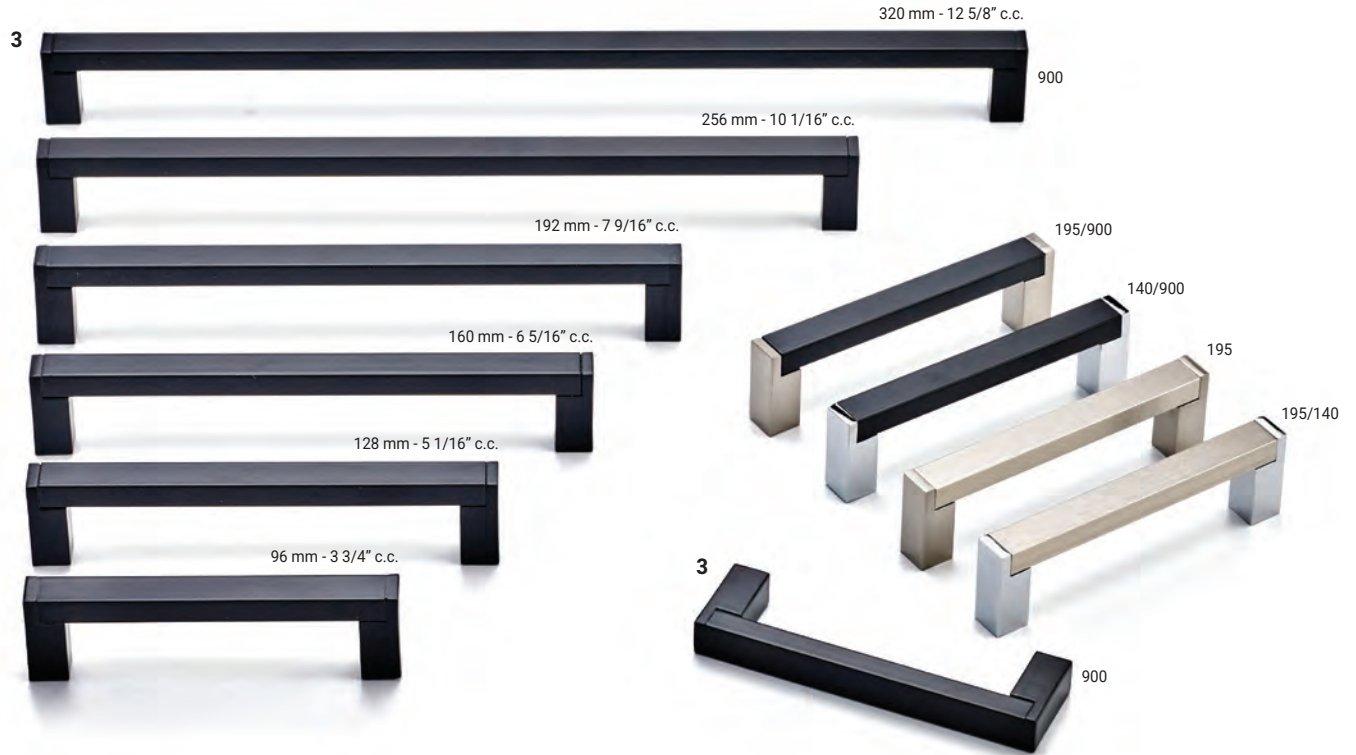

Ref. No.	Finishes	Materials	Dimensions (c.c. / Ø)	Overall Dimensions (L x P)	Screw/ Nail	
1	BP604480	170	Stainless steel	480 mm c.c.	495 x 40 mm - 19 1/2" x 1 9/16"	8/32
	BP604256	170	Stainless steel	256 mm c.c.	271 x 40 mm - 10 11/16" x 1 9/16"	8/32
	BP604192	170	Stainless steel	192 mm c.c.	207 x 40 mm - 8 1/8" x 1 9/16"	8/32
	BP604128	170, 170AB*	Stainless steel	128 mm c.c.	143 x 40 mm - 5 5/8" x 1 9/16"	8/32
2	BP60496	170, 170AB*	Stainless steel	96 mm c.c.	111 x 40 mm - 4 3/8" x 1 9/16"	8/32
	BP321320	170	Stainless steel	320 mm c.c.	384 x 30 mm - 15 1/8" x 1 3/16"	8/32
	BP321192	170	Stainless steel	192 mm c.c.	256 x 30 mm - 10 1/16" x 1 3/16"	8/32
	BP321160	170	Stainless steel	160 mm c.c.	224 x 30 mm - 8 13/16" x 1 3/16"	8/32
	BP321128	170	Stainless steel	128 mm c.c.	192 x 30 mm - 7 9/16" x 1 3/16"	8/32
	BP32196	170	Stainless steel	96 mm c.c.	160 x 30 mm - 6 5/16" x 1 3/16"	8/32

Ref. No.	Finishes	Materials	Dimensions (c.c. / Ø)	Overall Dimensions (L x P)	Screw/ Nail	
3	BP801320	140, 195, 900, 140/900, 195/900	Metal	320 mm c.c.	333 x 30 mm 13 1/8" x 1 3/16"	8/32
	BP801256	140, 195, 900, 140/900, 195/900	Metal	256 mm c.c.	269 x 30 mm 10 9/16" x 1 3/16"	8/32
	BP801192	140, 195, 900, 140/900, 195/900	Metal	192 mm c.c.	205 x 30 mm 8 1/16" x 1 3/16"	8/32
	BP801160	140, 195, 900, 140/900, 195/900	Metal	160 mm c.c.	173 x 30 mm 6 13/16" x 1 3/16"	8/32
	BP801128	140, 195, 900, 140/900, 195/900	Metal	128 mm c.c.	141 x 30 mm 5 9/16" x 1 3/16"	8/32
	BP80196	140, 195, 900, 140/900, 195/900	Metal	96 mm c.c.	109 x 30 mm 4 5/16" x 1 3/16"	8/32

* Antibacterial products.