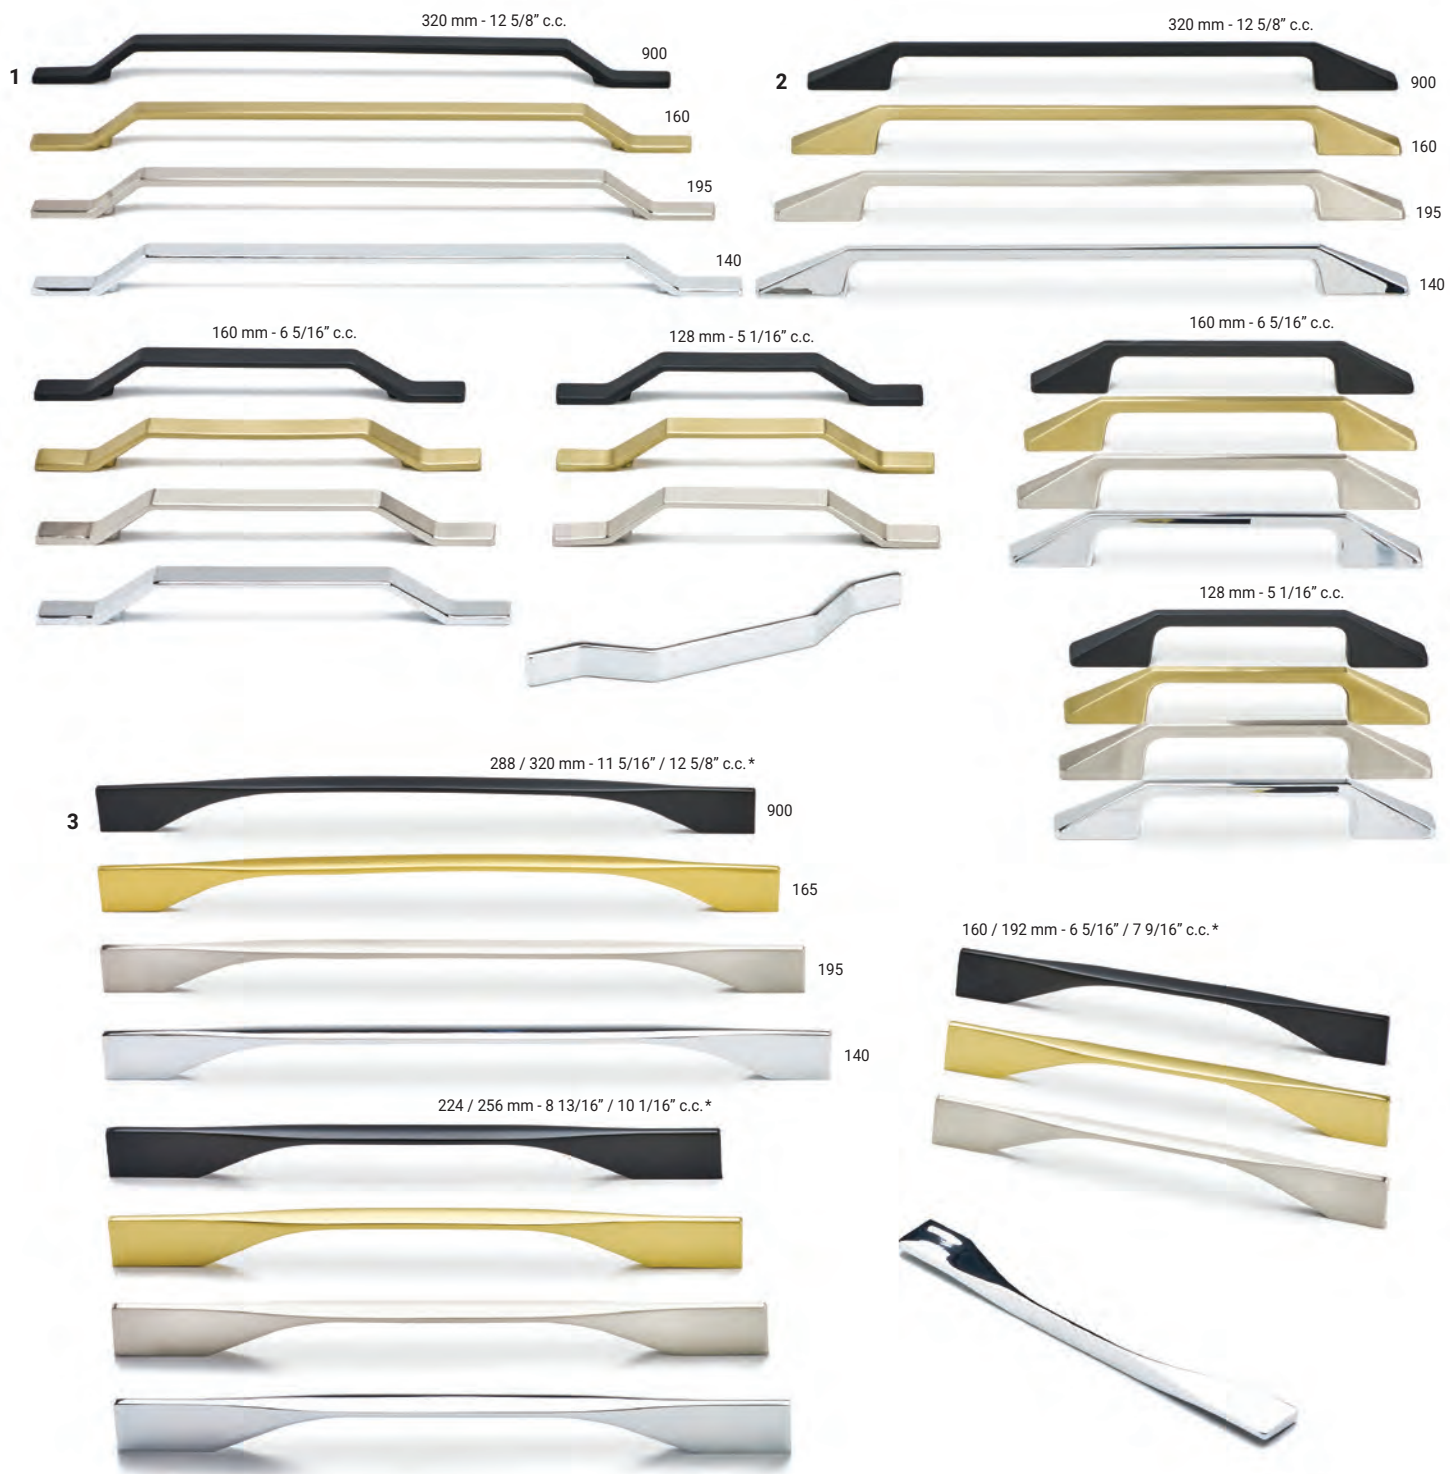

Ref. No.	Finishes	Materials	Dimensions (c.c. / Ø)	Overall Dimensions (L x P)	Screw/ Nail	
1	BP7265320	140, 160, 195, 900	Metal	320 mm c.c.	410 x 26 mm - 16 1/8" x 1"	8/32
	BP7265160	140, 160, 195, 900	Metal	160 mm c.c.	236 x 24 mm - 9 5/16" x 15/16"	8/32
	BP7265128	140, 160, 195, 900	Metal	128 mm c.c.	200 x 24 mm - 7 7/8" x 15/16"	8/32
2	BP7238320	140, 160, 195, 900	Metal	320 mm c.c.	376 x 28 mm - 14 13/16" x 1 1/8"	8/32
	BP7238160	140, 160, 195, 900	Metal	160 mm c.c.	210 x 27 mm - 8 1/4" x 1 1/16"	8/32
	BP7238128	140, 160, 195, 900	Metal	128 mm c.c.	174 x 26 mm - 6 7/8" x 1"	8/32

Ref. No.	Finishes	Materials	Dimensions (c.c. / Ø)	Overall Dimensions (L x P)	Screw/ Nail	
3	BP9253320*	140, 165, 195, 900	Metal	288 / 320 mm c.c.	342 x 27 mm - 13 7/16" x 1 1/16"	8/32
	BP9253224*	140, 165, 195, 900	Metal	224 / 256 mm c.c.	246 x 27 mm - 9 11/16" x 1 1/16"	8/32
	BP9253160*	140, 165, 195, 900	Metal	160 / 192 mm c.c.	182 x 27 mm - 7 3/16" x 1 1/16"	8/32

* Multiple center-to-center options.