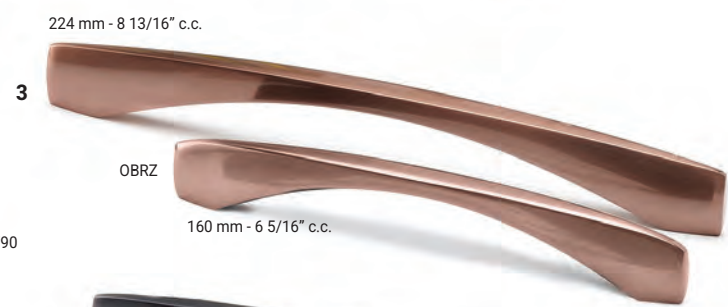

Ref. No.	Finishes	Materials	Dimensions (c.c. / Ø)	Overall Dimensions (L x P)	Screw/ Nail
1 8715512 *	SORBZ/90, 131/161, 140/92, 161/90, 195/90	Metal	512 mm c.c.	547 x 35 mm 21 9/16" x 1 3/8"	M4
8715320	SORBZ/90, 131/161, 140/92, 161/90, 195/90	Metal	320 mm c.c.	355 x 35 mm 14" x 1 3/8"	M4
8715192	SORBZ/90, 131/161, 140/92, 161/90, 195/90	Metal	192 mm c.c.	227 x 35 mm 8 15/16" x 1 3/8"	M4
8715128	SORBZ/90, 131/161, 140/92, 161/90, 195/90	Metal	128 mm c.c.	163 x 35 mm 6 7/16" x 1 3/8"	M4

Ref. No.	Finishes	Materials	Dimensions (c.c. / Ø)	Overall Dimensions (L x P)	Screw/ Nail
2 871530	SORBZ/90, 131/161, 140/92, 161/90, 195/90	Metal	60 x 35 mm 2 3/8" x 1 3/8"		M4
3 4025224	OBRZ, 90, 92, 140, 161, 195	Metal	224 mm c.c.	258 x 34 mm 10 3/16" x 1 5/16"	M4
4025160	OBRZ, 90, 92, 140, 161, 195	Metal	160 mm c.c.	185 x 31 mm 7 1/4" x 1 1/8"	M4
4 206540	SORBZ/900, 195, 900/161, 900/195	Metal	Ø 40 mm	40 x 22 mm 1 9/16" x 7/8"	M4

* Oversized pull.