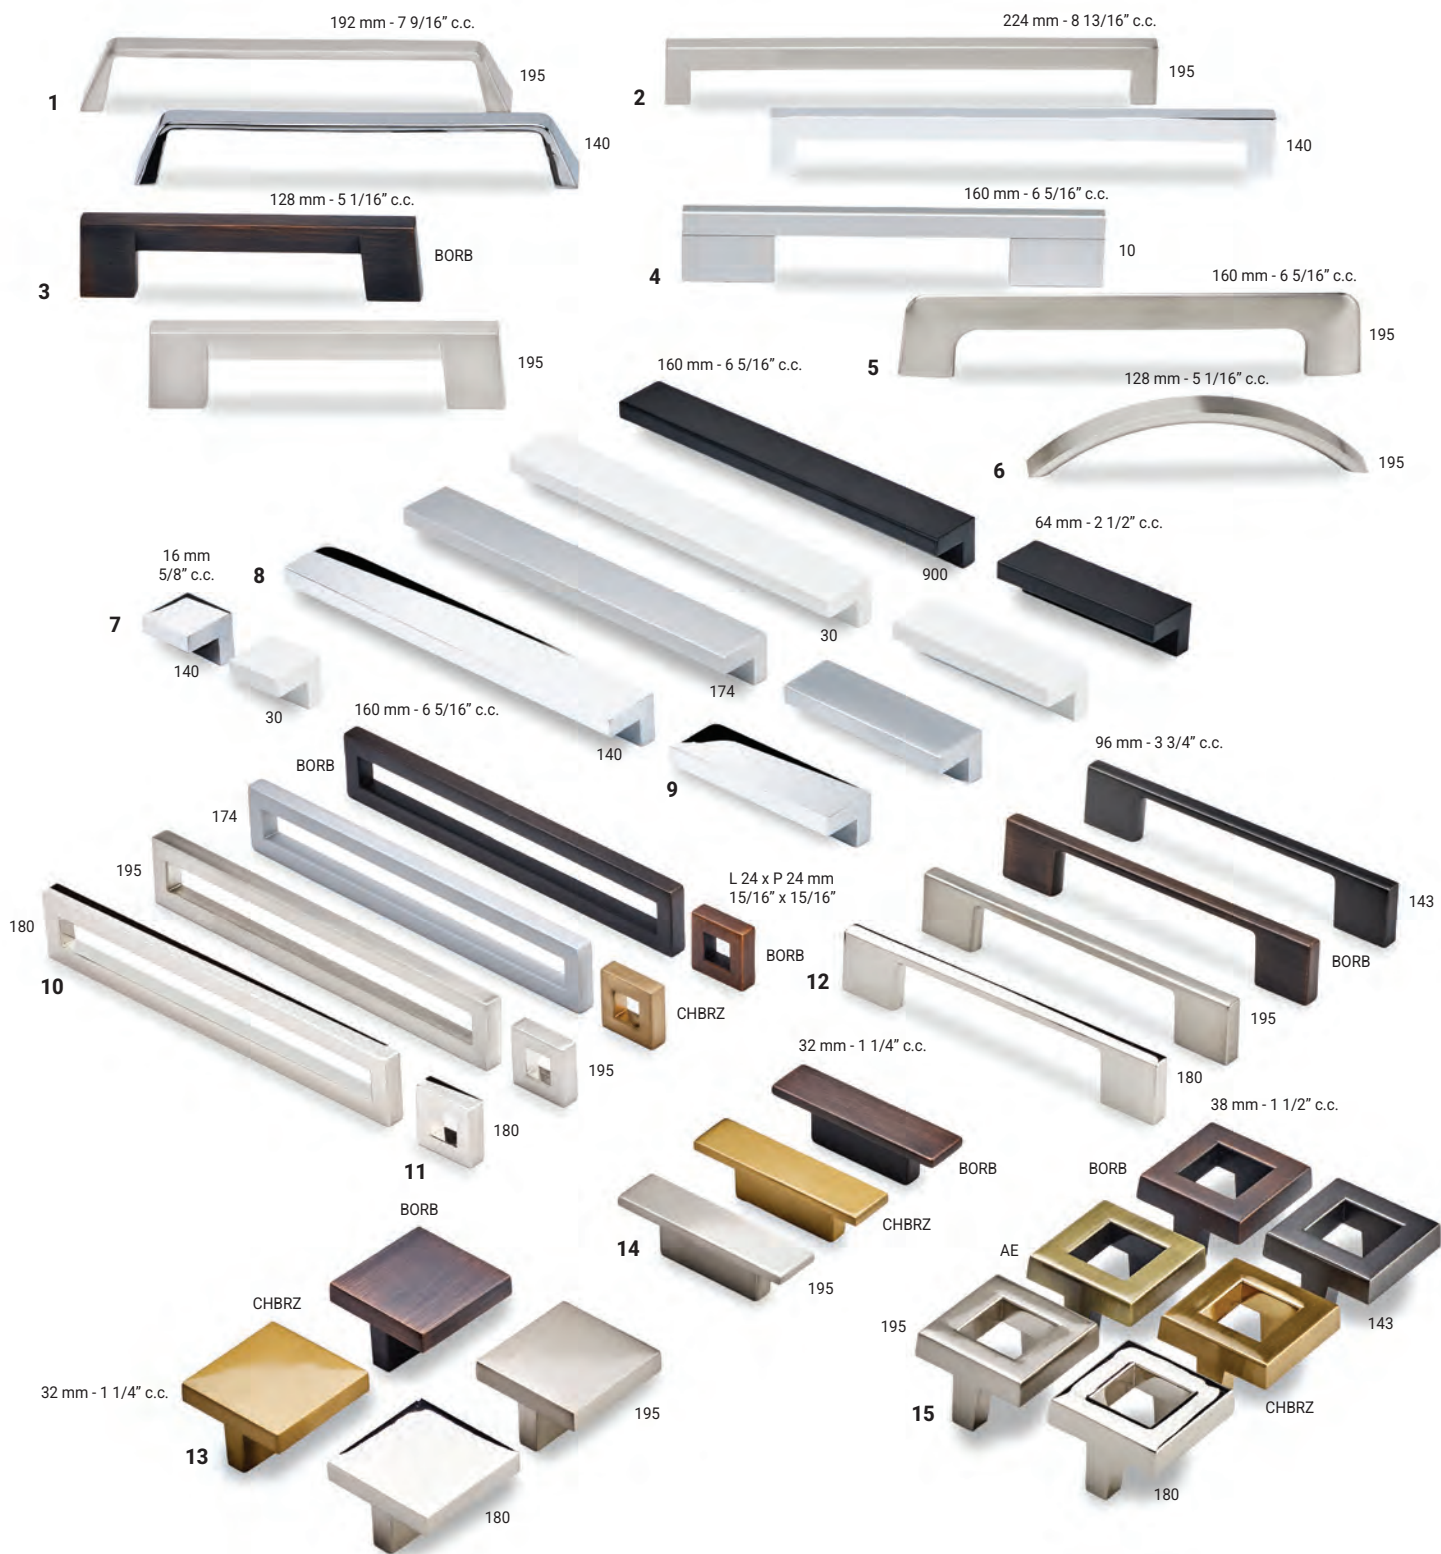

Ref. No.	Finishes	Materials	Dimensions (c.c. / Ø)	Overall Dimensions (L x P)	Screw/Nail
1	140, 195	Metal	192 mm c.c.	206 x 30 mm - 8 1/8" x 1 3/16"	M4
2	140, 195	Metal	224 mm c.c.	236 x 30 mm - 9 5/16" x 1 3/16"	M4
3	BP86072128 BORB, 195	Metal	128 mm c.c.	154 x 36 mm - 6 1/16" x 1 7/16"	8/32
4	548160 10	Aluminum	160 mm c.c.	189 x 35 mm - 7 7/16" x 1 3/8"	8/32
5	546160 195	Metal	160 mm c.c.	202 x 38 mm - 7 15/16" x 1 1/2"	8/32
6	3151128 195	Aluminum	128 mm c.c.	143 x 30 mm - 5 5/8" x 1 3/16"	8/32
7	64616 30, 94, 140	Aluminum	16 mm c.c.	25 x 21 mm - 1" x 13/16"	M4
8	646160 30, 140, 174, 900	Aluminum	160 mm c.c.	178 x 21 mm - 7" x 13/16"	M4
9	64664 30, 140, 174, 900	Aluminum	64 mm c.c.	79 x 21 mm - 3 1/8" x 13/16"	M4

Ref. No.	Finishes	Materials	Dimensions (c.c. / Ø)	Overall Dimensions (L x P)	Screw/Nail
10	BP312456160 BORB, 174, 180, 195	Metal	160 mm c.c.	167 x 28 mm - 6 9/16" x 1 1/8"	8/32
11	BP31604325 BORB, CHBRZ, 174, 180, 195	Metal		24 x 24 mm - 15/16" x 15/16"	8/32
12	6132896 BORB, 143, 180, 195	Metal	96 mm c.c.	136 x 25 mm - 5 3/8" x 1"	8/32
13	BP84150 BORB, CHBRZ, 180, 195	Metal	32 mm c.c.	42 x 25 mm - 1 5/8" x 1"	8/32
14	BP5139632 BORB, CHBRZ, 195	Metal	32 mm c.c.	70 x 20 mm - 2 3/4" x 13/16"	8/32
15	BP80338 AE, BORB, CHBRZ, 143, 180, 195	Metal	38 mm c.c.	42 x 27 mm - 1 5/8" x 1 1/16"	8/32