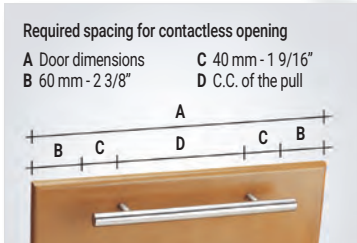

Ref. No.	Finishes	Materials	Dimensions (c.c. / Ø)	Door Dimensions (L x P)	Overall Dimensions (L x P)	Screw/ Nail	
1	BP34871019*	170	Stainless steel	1019 mm c.c.	48"	1099 x 35 mm - 43 1/4" x 1 3/8"	8/32
	BP3487943*	170	Stainless steel	943 mm c.c.	45"	1023 x 35 mm - 40 1/4" x 1 3/8"	8/32
	BP3487867*	170	Stainless steel	867 mm c.c.	42"	947 x 35 mm - 37 1/4" x 1 3/8"	8/32
	BP3487790*	170	Stainless steel	790 mm c.c.	39"	870 x 35 mm - 34 1/4" x 1 3/8"	8/32
	BP3487714*	170	Stainless steel	714 mm c.c.	36"	794 x 35 mm - 31 1/4" x 1 3/8"	8/32
	BP3487638*	170	Stainless steel	638 mm c.c.	33"	718 x 35 mm - 28 1/4" x 1 3/8"	8/32
	BP3487562*	170	Stainless steel	562 mm c.c.	30"	642 x 35 mm - 25 1/4" x 1 3/8"	8/32
	BP3487486	170	Stainless steel	486 mm c.c.	27"	566 x 35 mm - 22 1/4" x 1 3/8"	8/32
	BP3487410	170	Stainless steel	410 mm c.c.	24"	490 x 35 mm - 19 5/16" x 1 3/8"	8/32
	BP3487333	170	Stainless steel	333 mm c.c.	21"	413 x 35 mm - 16 1/4" x 1 3/8"	8/32
	BP3487257	170	Stainless steel	257 mm c.c.	18"	337 x 35 mm - 13 1/4" x 1 3/8"	8/32
	BP3487219	170	Stainless steel	219 mm c.c.	16 1/2"	299 x 35 mm - 11 3/4" x 1 3/8"	8/32
	BP3487181	170	Stainless steel	181 mm c.c.	15"	261 x 35 mm - 10 1/4" x 1 3/8"	8/32
	BP3487143	170	Stainless steel	143 mm c.c.	13 1/2"	223 x 35 mm - 8 3/4" x 1 3/8"	8/32
	BP3487128	170	Stainless steel	128 mm c.c.		208 x 35 mm - 8 3/16" x 1 3/8"	8/32
	BP3487105	170	Stainless steel	105 mm c.c.	12"	185 x 35 mm - 7 1/4" x 1 3/8"	8/32
	BP348796	170	Stainless steel	96 mm c.c.		176 x 35 mm - 6 15/16" x 1 3/8"	8/32

Ref. No.	Finishes	Materials	Dimensions (c.c. / Ø)	Overall Dimensions (L x P)	Screw/ Nail
2	BP348740	170	Stainless steel	40 x 35 mm - 1 9/16" x 1 3/8"	8/32
3	BP527576*	195	Stainless steel/metal	576 mm c.c. 589 x 32 mm - 23 3/16" x 1 1/4"	8/32
	BP527416	195	Stainless steel/metal	416 mm c.c. 429 x 32 mm - 16 7/8" x 1 1/4"	8/32
	BP527320	195	Stainless steel/metal	320 mm c.c. 333 x 32 mm - 13 1/8" x 1 1/4"	8/32
	BP527288	195	Stainless steel/metal	288 mm c.c. 301 x 32 mm - 11 7/8" x 1 1/4"	8/32
	BP527256	195	Stainless steel/metal	256 mm c.c. 269 x 32 mm - 10 9/16" x 1 1/4"	8/32
	BP527224	195	Stainless steel/metal	224 mm c.c. 237 x 32 mm - 9 5/16" x 1 1/4"	8/32
	BP527192	195	Stainless steel/metal	192 mm c.c. 205 x 32 mm - 8 1/16" x 1 1/4"	8/32
	BP527180	195	Stainless steel/metal	180 mm c.c. 193 x 32 mm - 7 5/8" x 1 1/4"	8/32
	BP527160	195	Stainless steel/metal	160 mm c.c. 173 x 32 mm - 6 13/16" x 1 1/4"	8/32
	BP527128	195	Stainless steel/metal	128 mm c.c. 141 x 32 mm - 5 9/16" x 1 1/4"	8/32
	BP52796	195	Stainless steel/metal	96 mm c.c. 109 x 32 mm - 4 5/16" x 1 1/4"	8/32

* Oversized pulls.