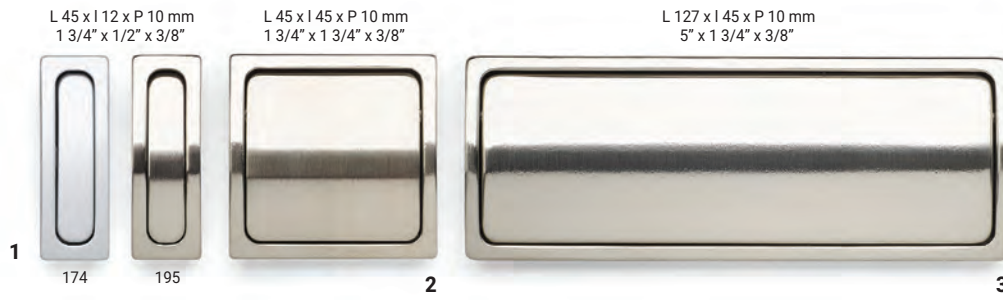

Ref. No.	Finishes	Materials	Dimensions (c.c. / Ø)	Overall Dimensions (L x P)	Screw/ Nail
1	BP72117	174, 195	Metal	45 x 12 x 10 mm 1 3/4" x 1/2" x 3/8"*	M4
2	61672150	195	Metal	45 x 45 x 10 mm 1 3/4" x 1 3/4" x 3/8"*	M4
3	BP721132	195	Metal	64 mm c.c. 127 x 45 x 10 mm 5" x 1 3/4" x 3/8"*	M4
4	210196	140, 184	Zinc	96 mm c.c. 177 x 19 mm 7" x 3/4"	Recessed and glued
	210164	140, 184	Zinc	64 mm c.c. 97 x 19 mm 3 13/16" x 3/4"	Recessed and glued
5	BP72965	183	Metal	Ø 65 mm Ø 57 x 11 mm Ø 2 1/4" x 7/16"	M4

Ref. No.	Finishes	Materials	Dimensions (c.c. / Ø)	Overall Dimensions (L x P)	Screw/ Nail
6	61642732**	174	Metal	Ø 26 mm Ø 13/16" x 1 1/16"	
7	616743128	174	Metal	128 mm c.c. 134 x 26 x 14 mm 5 1/4" x 1" x 9/16"*	M4
8	616748160	174	Metal	160 mm c.c. 166 x 40 x 14 mm 6 9/16" x 1 9/16" x 9/16"*	M4
9	9155128	30, 184, 212, 900	Metal	128 mm c.c. 200 x 33 x 13 mm 7 7/8" x 1 5/16" x 1/2"*	M4
	915532	30, 184, 212, 900	Metal	32 mm c.c. 80 x 33 x 13 mm 3 1/8" x 1 5/16" x 1/2"*	M4

* Bore dimensions (L x W x D): L = Length, W = Width, D = Depth.
** Push-button knob with latch.