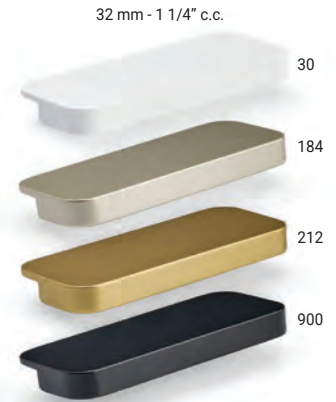

Ref. No.	Finishes	Materials	Dimensions (c.c. / Ø)	Overall Dimensions (L x P)	Screw/ Nail
1	BP72117	174, 195	Metal	45 x 12 x 10 mm 1 3/4" x 1/2" x 3/8"*	M4
2	61672150	195	Metal	45 x 45 x 10 mm 1 3/4" x 1 3/4" x 3/8"*	M4
3	BP721132	195	Metal	64 mm c.c. 127 x 45 x 10 mm 5" x 1 3/4" x 3/8"*	M4
4	210196	140, 184	Zinc	96 mm c.c. 177 x 19 mm 7" x 3/4"	Recessed and glued
	210164	140, 184	Zinc	64 mm c.c. 97 x 19 mm 3 13/16" x 3/4"	Recessed and glued
5	BP72965	183	Metal	Ø 65 mm Ø 57 x 11 mm Ø 2 1/4" x 7/16"	M4

Ref. No.	Finishes	Materials	Dimensions (c.c. / Ø)	Overall Dimensions (L x P)	Screw/ Nail
6	61642732**	174	Metal	Ø 26 mm Ø 13/16" x 1 1/16"	
7	616743128	174	Metal	128 mm c.c. 134 x 26 x 14 mm 5 1/4" x 1" x 9/16"*	M4
8	616748160	174	Metal	160 mm c.c. 166 x 40 x 14 mm 6 9/16" x 1 9/16" x 9/16"*	M4
9	9155128	30, 184, 212, 900	Metal	128 mm c.c. 200 x 33 x 13 mm 7 7/8" x 1 5/16" x 1/2"*	M4
	915532	30, 184, 212, 900	Metal	32 mm c.c. 80 x 33 x 13 mm 3 1/8" x 1 5/16" x 1/2"*	M4

* Bore dimensions (L x W x D): L = Length, W = Width, D = Depth.
** Push-button knob with latch.