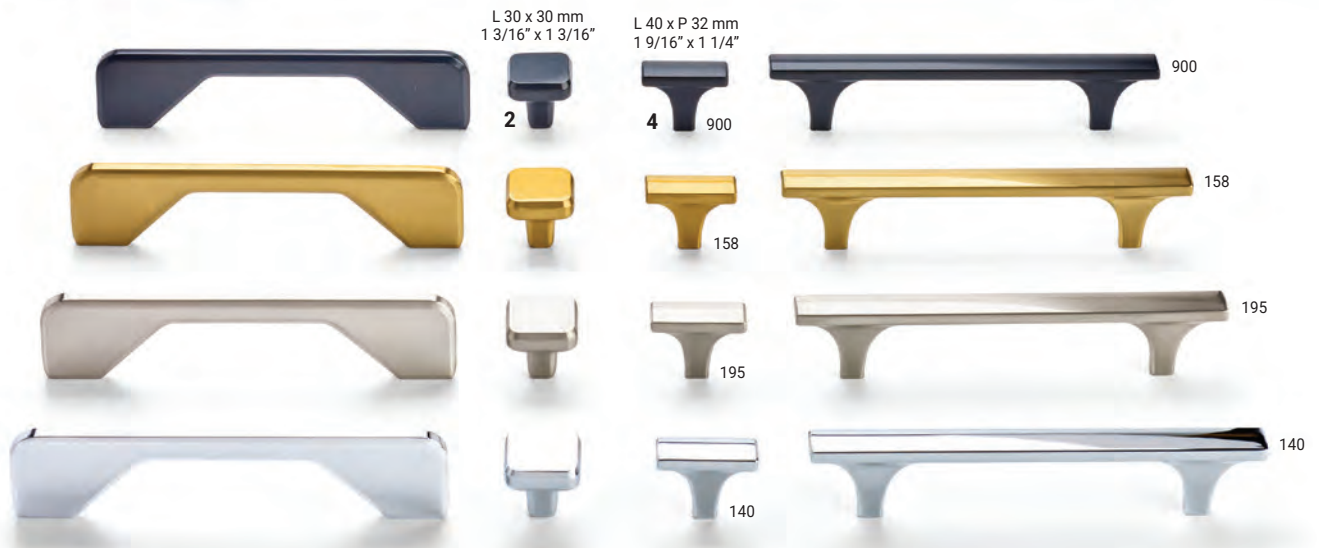

❄️ Appliance pulls, see available options on [richelieu.com](http://richelieu.com)

❄️ Appliance Pulls

Comparison between appliance and cabinet pulls.

Comparison between appliance and cabinet pulls.

Ref. No.	Finishes	Materials	Dimensions (c.c. / Ø)	Overall Dimensions (L x P)	Screw/ Nail	
1	BP874518	140, 158, 195, 900	Metal	❄️ 18" c.c.	509 x 64 mm - 20 1/16" x 2 1/2"	M6
	BP874512	140, 158, 195, 900	Metal	❄️ 12" c.c.	357 x 64 mm - 14 1/16" x 2 1/2"	M6
	BP8745320 *	140, 158, 195, 900	Metal	288/320 mm c.c. *	334 x 42 mm - 13 1/8" x 1 5/8"	8/32
	BP8745192 *	140, 158, 195, 900	Metal	192/224 mm c.c. *	238 x 42 mm - 9 3/8" x 1 5/8"	8/32
	BP8745128 *	140, 158, 195, 900	Metal	128/160 mm c.c. *	170 x 40 mm - 6 11/16" x 1 9/16"	8/32
2	BP874530	140, 158, 195, 900	Metal	30 x 30 mm	30 x 30 mm - 1 3/16" x 1 3/16"	8/32