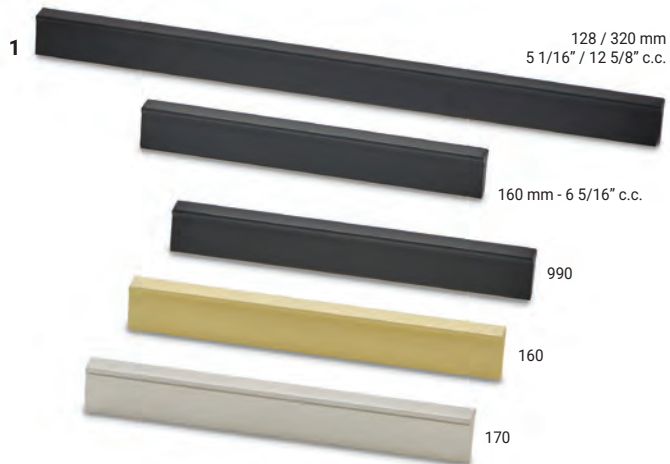

Ref. No.	Finishes	Materials	Dimensions (c.c. / Ø)	Overall Dimensions (L x P)	Screw/ Nail	
1	BP846012800 *	160, 170, 990	Aluminum	320 / 1280 mm c.c.	1300 x 24 mm 51 3/16" x 15/16"	8/32
	BP8460320	160, 170, 990	Aluminum	128 / 320 mm c.c.	340 x 24 mm - 13 3/8" x 15/16"	8/32
	BP8460160	160, 170, 990	Aluminum	160 mm c.c.	180 x 24 mm - 7 1/16" x 15/16"	8/32
2	BP876512800 *	160, 170, 990	Aluminum	416 / 1280 mm c.c.	1300 x 31 mm - 51 3/16" x 1 1/4"	8/32
	BP8765320	160, 170, 990	Aluminum	320 mm c.c.	340 x 31 mm - 13 3/8" x 1 1/4"	8/32
	BP8765160	160, 170, 990	Aluminum	160 mm c.c.	180 x 31 mm - 7 1/16" x 1 1/4"	8/32
3	87511018 *	170, 210, 990	Aluminum	253 / 1018 mm c.c.	1084 x 22 mm - 42 11/16" x 7/8"	M4
	8751416 *	170, 210, 990	Aluminum	96 / 416 mm c.c.	484 x 22 mm - 19 1/16" x 7/8"	M4

Ref. No.	Finishes	Materials	Dimensions (c.c. / Ø)	Overall Dimensions (L x P)	Screw/ Nail	
3	8751192	170, 210, 990	Aluminum	192 mm c.c.	234 x 22 mm - 9 3/16" x 7/8"	M4
	8751128	170, 210, 990	Aluminum	128 mm c.c.	184 x 22 mm - 7 1/4" x 7/8"	M4
	875196	170, 210, 990	Aluminum	96 mm c.c.	134 x 22 mm - 5 1/4" x 7/8"	M4
4	24561000 *	170, 210, 990	Aluminum	224 / 1000 mm c.c.	1200 x 15 mm - 47 1/4" x 9/16"	M4
	2456500 *	170, 210, 990	Aluminum	224 / 500 mm c.c.	600 x 15 mm - 23 5/8" x 9/16"	M4
	2456160	170, 210, 990	Aluminum	160 mm c.c.	180 x 15 mm - 7 1/16" x 9/16"	M4
	2456128	170, 210, 990	Aluminum	128 mm c.c.	150 x 15 mm - 5 15/16" x 9/16"	M4
	245696	170, 210, 990	Aluminum	96 mm c.c.	120 x 15 mm - 4 3/4" x 9/16"	M4

* Oversized model not shown with multiple center-to-center options.