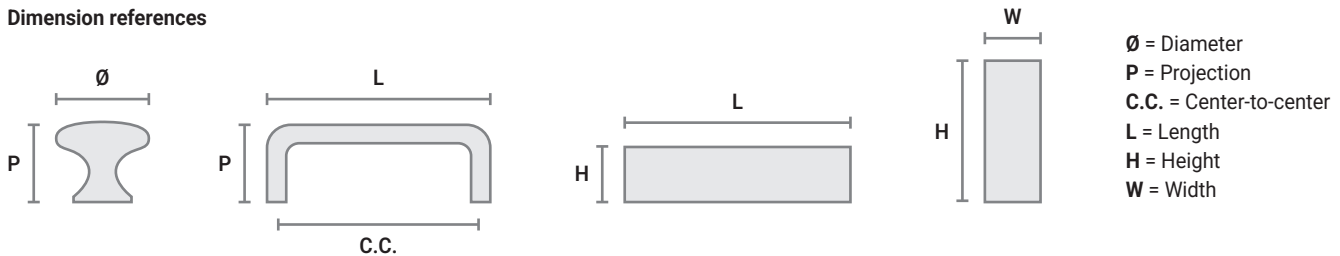

Dimension references