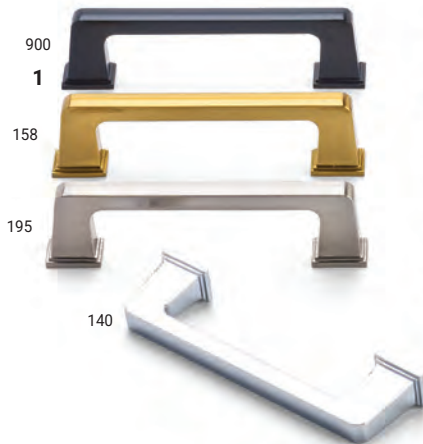

Comparison between appliance and cabinet pulls.

Ref. No.	Finishes	Materials	Dimensions (c.c. / Ø)	Overall Dimensions (L x P)	Screw/ Nail	
2	BP878012	140/900, 158/900, 195, 900	Metal	❄️ 12" c.c.	357 x 65 mm 14 1/16" x 2 9/16"	M6
	BP8780320	140/900, 158/900, 195, 900	Metal	320 mm c.c.	352 x 41 mm 13 7/8" x 1 5/8"	8/32
	BP8780192	140/900, 158/900, 195, 900	Metal	192 mm c.c.	224 x 41 mm 8 13/16" x 1 5/8"	8/32
	BP8780128	140/900, 158/900, 195, 900	Metal	128 mm c.c.	160 x 41 mm 6 5/16" x 1 5/8"	8/32
3	BP874750	140/900, 158/900, 195, 900	Metal		50 x 46 mm 2" x 1 13/16"	8/32
4	BP878050	140/900, 158/900, 195, 900	Metal		50 x 41 mm 2" x 1 5/8"	8/32

❄️ Appliance pulls, see available options on [richelieu.com](http://richelieu.com)

❄️ Appliance Pulls

❄️ 457 mm - 18" c.c.

❄️ 305 mm - 12" c.c.

❄️ 457 mm - 18" c.c.

❄️ 305 mm - 12" c.c.

Comparison between appliance and cabinet pulls.

❄️ Comparison between appliance and cabinet pulls.

L 28 x P 28 mm  
1 1/8" x 1 1/8"

3

L 29 x P 26 mm  
1 1/8" x 1"

Ref. No.	Finishes	Materials	Dimensions (c.c. / Ø)	Overall Dimensions (L x P)	Screw/ Nail	
1	BP869518*	140, 158, 195, 900	Metal	❄️ 18" c.c.	503 x 58 mm 19 13/16" x 2 1/4"	M6
	BP869512*	140, 158, 195, 900	Metal	❄️ 12" c.c.	353 x 58 mm 13 7/8" x 2 1/4"	M6
	BP8695320	140, 158, 195, 900	Metal	320 mm c.c.	338 x 38 mm 13 5/16" x 1 1/2"	8/32
	BP8695192	140, 158, 195, 900	Metal	192 mm c.c.	222 x 33 mm 8 3/4" x 1 5/16"	8/32
	BP8695160	140, 158, 195, 900	Metal	160 mm c.c.	190 x 33 mm 7 1/2" x 1 5/16"	8/32
	BP8695128	140, 158, 195, 900	Metal	128 mm c.c.	158 x 33 mm 6 1/4" x 1 5/16"	8/32
	BP869596	140, 158, 195, 900	Metal	96 mm c.c.	126 x 33 mm 4 15/16" x 1 5/16"	8/32