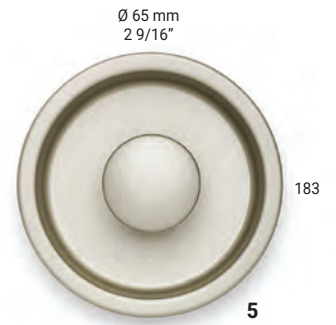

Ref. No.	Finishes	Materials	Dimensions (c.c. / Ø)	Overall Dimensions (L x P)	Screw/ Nail
1	BP72117	174, 195	Metal	45 x 12 x 10 mm 1 3/4" x 1/2" x 3/8"*	M4
2	61672150	195	Metal	45 x 45 x 10 mm 1 3/4" x 1 3/4" x 3/8"*	M4
3	BP721132	195	Metal	64 mm c.c. 127 x 45 x 10 mm 5" x 1 3/4" x 3/8"*	M4
4	210196	140, 184	Zinc	96 mm c.c. 177 x 19 mm 7" x 3/4"	Recessed and glued
	210164	140, 184	Zinc	64 mm c.c. 97 x 19 mm 3 13/16" x 3/4"	Recessed and glued
5	BP72965	183	Metal	Ø 65 mm Ø 57 x 11 mm Ø 2 1/4" x 7/16"	M4

Ref. No.	Finishes	Materials	Dimensions (c.c. / Ø)	Overall Dimensions (L x P)	Screw/ Nail
6	61642732**	174	Metal	Ø 26 mm Ø 13/16" x 1 1/16"	
7	616743128	174	Metal	128 mm c.c. 134 x 26 x 14 mm 5 1/4" x 1" x 9/16"*	M4
8	616748160	174	Metal	160 mm c.c. 166 x 40 x 14 mm 6 9/16" x 1 9/16" x 9/16"*	M4
9	9155128	30, 184, 212, 900	Metal	128 mm c.c. 200 x 33 x 13 mm 7 7/8" x 1 5/16" x 1/2"*	M4
	915532	30, 184, 212, 900	Metal	32 mm c.c. 80 x 33 x 13 mm 3 1/8" x 1 5/16" x 1/2"*	M4

* Bore dimensions (L x W x D): L = Length, W = Width, D = Depth.
** Push-button knob with latch.