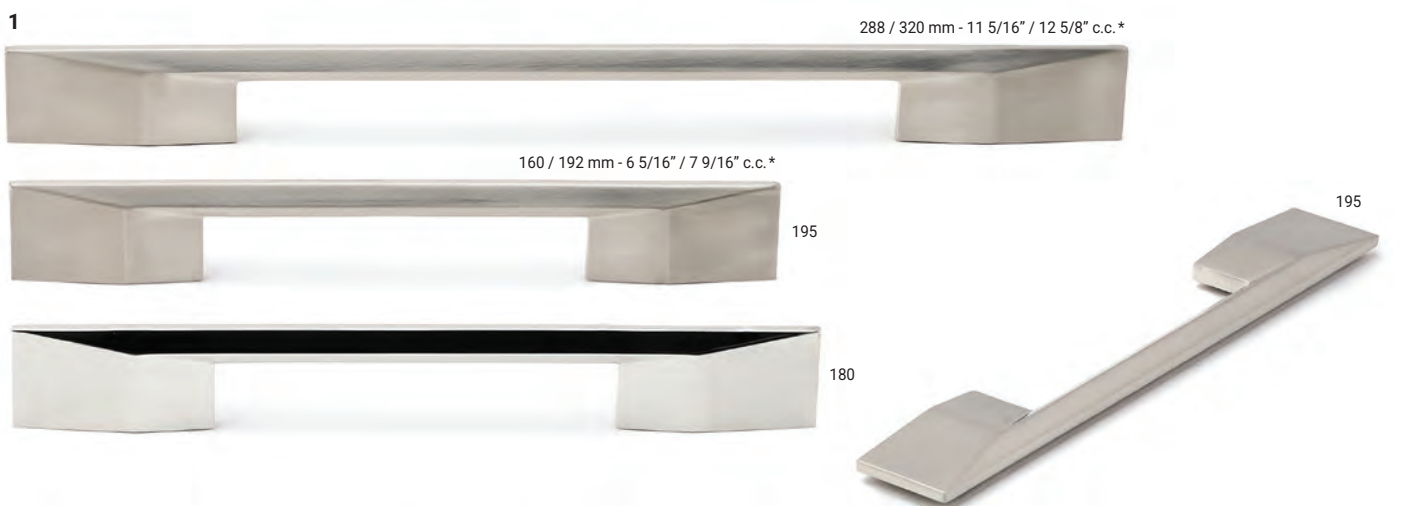

Ref. No.	Finishes	Materials	Dimensions (c.c. / Ø)	Overall Dimensions (L x P)	Screw/ Nail	
1	687288	180, 195	Metal	288 / 320 mm c.c. *	368 x 32 mm - 14 1/2" x 1 1/4"	M4
	687160	180, 195	Metal	160 / 192 mm c.c. *	240 x 32 mm - 9 7/16" x 1 1/4"	M4
2	685320	180, 195	Metal	128 / 320 mm c.c. *	333 x 36 mm - 13 1/8" x 1 7/16"	M4
	685160	180, 195	Metal	96 / 160 mm c.c. *	173 x 36 mm - 6 3/4" x 1 7/16"	M4
	68532	180, 195	Metal	32 mm c.c.	44 x 32 mm - 1 3/4" x 1 1/4"	M4

Ref. No.	Finishes	Materials	Dimensions (c.c. / Ø)	Overall Dimensions (L x P)	Screw/ Nail	
3	136557	195	Metal	16 mm c.c.	57 x 23 mm - 2 1/4" x 15/16"	M4
	136545	195	Metal	16 mm c.c.	45 x 20 mm - 1 3/4" x 13/16"	M4
4	35716	180, 195	Metal	16 mm c.c.	30 x 23 mm - 1 3/16" x 15/16"	M4
5	17514160	195	Metal	160 mm c.c.	200 x 24 mm - 7 7/8" x 15/16"	M4
6	35832	180, 195	Metal	32 mm c.c.	50 x 31 mm - 2" x 1 1/4"	M4

* Multiple center-to-center options.