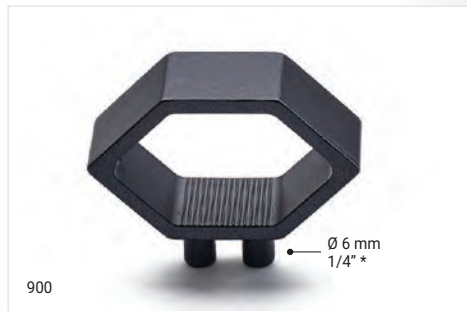

Ref. No.	Finishes	Materials	Dimensions (c.c. / Ø)	Overall Dimensions (L x P)	Screw/ Nail
1 5465128	108, 215, 900	Metal	128 mm c.c.	192 x 40 mm - 7 9/16" x 1 9/16"	M4
546548	108, 215, 900	Metal	48 mm c.c.	96 x 40 mm - 3 3/4" x 1 9/16"	M4

Ref. No.	Finishes	Materials	Dimensions (c.c. / Ø)	Overall Dimensions (L x P)	Screw/ Nail
1 546511	108, 215, 900	Metal	11 mm c.c.	50 x 40 mm - 2" x 1 9/16"	M4

* Milling Depth of 10 mm - 3/8".