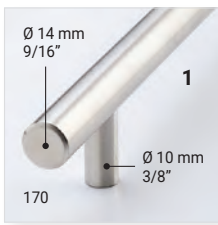

Ref. No.	Finishes	Materials	Dimensions (c.c. / Ø)	Door Dimensions (L x P)	Overall Dimensions (L x P)	Screw/ Nail	
1	BP34871019*	170	Stainless steel	1019 mm c.c.	48"	1099 x 35 mm - 43 1/4" x 1 3/8"	8/32
	BP3487943*	170	Stainless steel	943 mm c.c.	45"	1023 x 35 mm - 40 1/4" x 1 3/8"	8/32
	BP3487867*	170	Stainless steel	867 mm c.c.	42"	947 x 35 mm - 37 1/4" x 1 3/8"	8/32
	BP3487790*	170	Stainless steel	790 mm c.c.	39"	870 x 35 mm - 34 1/4" x 1 3/8"	8/32
	BP3487714*	170	Stainless steel	714 mm c.c.	36"	794 x 35 mm - 31 1/4" x 1 3/8"	8/32
	BP3487638*	170	Stainless steel	638 mm c.c.	33"	718 x 35 mm - 28 1/4" x 1 3/8"	8/32
	BP3487562*	170	Stainless steel	562 mm c.c.	30"	642 x 35 mm - 25 1/4" x 1 3/8"	8/32
	BP3487486	170	Stainless steel	486 mm c.c.	27"	566 x 35 mm - 22 1/4" x 1 3/8"	8/32
	BP3487410	170	Stainless steel	410 mm c.c.	24"	490 x 35 mm - 19 5/16" x 1 3/8"	8/32
	BP3487333	170	Stainless steel	333 mm c.c.	21"	413 x 35 mm - 16 1/4" x 1 3/8"	8/32
	BP3487257	170	Stainless steel	257 mm c.c.	18"	337 x 35 mm - 13 1/4" x 1 3/8"	8/32
	BP3487219	170	Stainless steel	219 mm c.c.	16 1/2"	299 x 35 mm - 11 3/4" x 1 3/8"	8/32
	BP3487181	170	Stainless steel	181 mm c.c.	15"	261 x 35 mm - 10 1/4" x 1 3/8"	8/32
	BP3487143	170	Stainless steel	143 mm c.c.	13 1/2"	223 x 35 mm - 8 3/4" x 1 3/8"	8/32
	BP3487128	170	Stainless steel	128 mm c.c.		208 x 35 mm - 8 3/16" x 1 3/8"	8/32
	BP3487105	170	Stainless steel	105 mm c.c.	12"	185 x 35 mm - 7 1/4" x 1 3/8"	8/32
	BP348796	170	Stainless steel	96 mm c.c.		176 x 35 mm - 6 15/16" x 1 3/8"	8/32

Ref. No.	Finishes	Materials	Dimensions (c.c. / Ø)	Overall Dimensions (L x P)	Screw/ Nail
2	BP348740	170	Stainless steel	40 x 35 mm - 1 9/16" x 1 3/8"	8/32
3	BP527576*	195	Stainless steel/metal	576 mm c.c. 589 x 32 mm - 23 3/16" x 1 1/4"	8/32
	BP527416	195	Stainless steel/metal	416 mm c.c. 429 x 32 mm - 16 7/8" x 1 1/4"	8/32
	BP527320	195	Stainless steel/metal	320 mm c.c. 333 x 32 mm - 13 1/8" x 1 1/4"	8/32
	BP527288	195	Stainless steel/metal	288 mm c.c. 301 x 32 mm - 11 7/8" x 1 1/4"	8/32
	BP527256	195	Stainless steel/metal	256 mm c.c. 269 x 32 mm - 10 9/16" x 1 1/4"	8/32
	BP527224	195	Stainless steel/metal	224 mm c.c. 237 x 32 mm - 9 5/16" x 1 1/4"	8/32
	BP527192	195	Stainless steel/metal	192 mm c.c. 205 x 32 mm - 8 1/16" x 1 1/4"	8/32
	BP527180	195	Stainless steel/metal	180 mm c.c. 193 x 32 mm - 7 5/8" x 1 1/4"	8/32
	BP527160	195	Stainless steel/metal	160 mm c.c. 173 x 32 mm - 6 13/16" x 1 1/4"	8/32
	BP527128	195	Stainless steel/metal	128 mm c.c. 141 x 32 mm - 5 9/16" x 1 1/4"	8/32
	BP52796	195	Stainless steel/metal	96 mm c.c. 109 x 32 mm - 4 5/16" x 1 1/4"	8/32

* Oversized pulls.