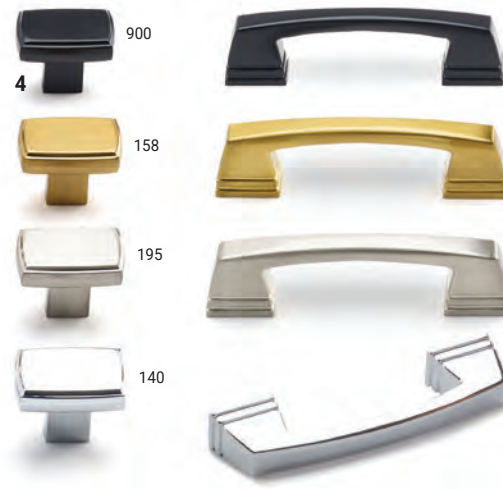

Ref. No.	Finishes	Materials	Dimensions (c.c. / Ø)	Overall Dimensions (L x P)	Screw/ Nail
1 BP7004160	83, 920	Recycled plastic	160 mm c.c.	171 x 29 mm 6 3/4" x 1 1/8"	Wood screw

Ref. No.	Finishes	Materials	Dimensions (c.c. / Ø)	Overall Dimensions (L x P)	Screw/ Nail
2 BP700430	83, 920	Recycled plastic	16 mm c.c.	30 x 29 mm 1 3/16" x 1 1/8"	Wood screw

BP865596900

BP864096195

BP864033158

BP865596900

❄️ Appliance Pulls

L 33 x 33 mm  
1 5/16\"/>

L 44 x P 33 mm  
1 3/4\"/>

L 32 x 32 mm  
1 1/4\"/>

Ref. No.	Finishes	Materials	Dimensions (c.c. / Ø)	Overall Dimensions (L x P)	Screw/ Nail	
1	BP865518	140, 158, 195, 900	Metal	❄️ 18" c.c.	521 x 61 mm - 20 1/2" x 2 3/8"	M6
	BP865512	140, 158, 195, 900	Metal	❄️ 12" c.c.	369 x 61 mm - 14 1/2" x 2 3/8"	M6
	BP8655320	140, 158, 195, 900	Metal	320 mm c.c.	356 x 40 mm - 14" x 1 9/16"	8/32
	BP8655192	140, 158, 195, 900	Metal	192 mm c.c.	228 x 40 mm - 9" x 1 9/16"	8/32
	BP8655160	140, 158, 195, 900	Metal	160 mm c.c.	188 x 40 mm - 7 3/8" x 1 9/16"	8/32
	BP8655128	140, 158, 195, 900	Metal	128 mm c.c.	156 x 40 mm - 6 1/8" x 1 9/16"	8/32
	BP865596	140, 158, 195, 900	Metal	96 mm c.c.	124 x 35 mm - 4 7/8" x 1 3/8"	8/32
2	BP864018	140, 158, 195, 900	Metal	❄️ 18" c.c.	507 x 62 mm - 19 15/16" x 2 7/16"	M6
	BP864012	140, 158, 195, 900	Metal	❄️ 12" c.c.	355 x 62 mm - 14" x 2 7/16"	M6