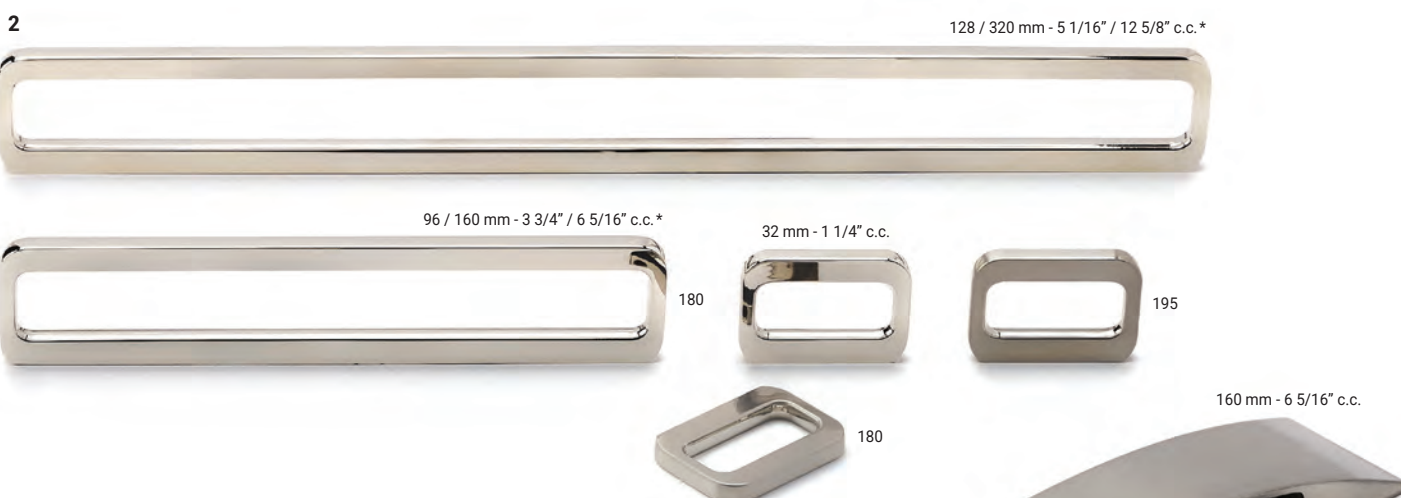

Ref. No.	Finishes	Materials	Dimensions (c.c. / Ø)	Overall Dimensions (L x P)	Screw/ Nail	
1	687288	180, 195	Metal	288 / 320 mm c.c. *	368 x 32 mm - 14 1/2" x 1 1/4"	M4
	687160	180, 195	Metal	160 / 192 mm c.c. *	240 x 32 mm - 9 7/16" x 1 1/4"	M4
2	685320	180, 195	Metal	128 / 320 mm c.c. *	333 x 36 mm - 13 1/8" x 1 7/16"	M4
	685160	180, 195	Metal	96 / 160 mm c.c. *	173 x 36 mm - 6 3/4" x 1 7/16"	M4
	68532	180, 195	Metal	32 mm c.c.	44 x 32 mm - 1 3/4" x 1 1/4"	M4

Ref. No.	Finishes	Materials	Dimensions (c.c. / Ø)	Overall Dimensions (L x P)	Screw/ Nail	
3	136557	195	Metal	16 mm c.c.	57 x 23 mm - 2 1/4" x 15/16"	M4
	136545	195	Metal	16 mm c.c.	45 x 20 mm - 1 3/4" x 13/16"	M4
4	35716	180, 195	Metal	16 mm c.c.	30 x 23 mm - 1 3/16" x 15/16"	M4
5	17514160	195	Metal	160 mm c.c.	200 x 24 mm - 7 7/8" x 15/16"	M4
6	35832	180, 195	Metal	32 mm c.c.	50 x 31 mm - 2" x 1 1/4"	M4

* Multiple center-to-center options.