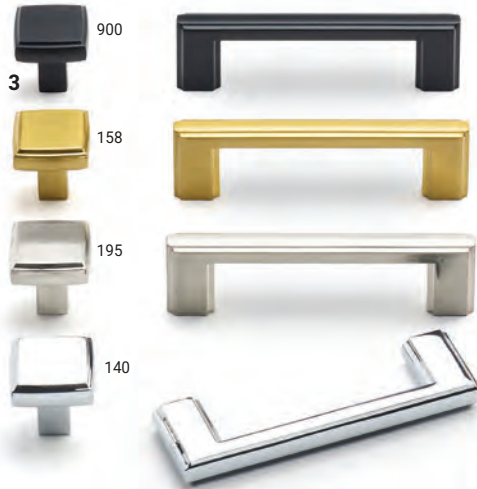

Ref. No.	Finishes	Materials	Dimensions (c.c. / Ø)	Overall Dimensions (L x P)	Screw/ Nail
1 BP7004160	83, 920	Recycled plastic	160 mm c.c.	171 x 29 mm 6 3/4" x 1 1/8"	Wood screw

Ref. No.	Finishes	Materials	Dimensions (c.c. / Ø)	Overall Dimensions (L x P)	Screw/ Nail
2 BP700430	83, 920	Recycled plastic	16 mm c.c.	30 x 29 mm 1 3/16" x 1 1/8"	Wood screw

BP865596900

BP864096195

BP864033158

BP865596900

❄️ Appliance Pulls

L 33 x 33 mm  
1 5/16\"/>

L 44 x P 33 mm  
1 3/4\"/>

L 32 x 32 mm  
1 1/4\"/>

Ref. No.	Finishes	Materials	Dimensions (c.c. / Ø)	Overall Dimensions (L x P)	Screw/ Nail	
1	BP865518	140, 158, 195, 900	Metal	❄️ 18" c.c.	521 x 61 mm - 20 1/2" x 2 3/8"	M6
	BP865512	140, 158, 195, 900	Metal	❄️ 12" c.c.	369 x 61 mm - 14 1/2" x 2 3/8"	M6
	BP8655320	140, 158, 195, 900	Metal	320 mm c.c.	356 x 40 mm - 14" x 1 9/16"	8/32
	BP8655192	140, 158, 195, 900	Metal	192 mm c.c.	228 x 40 mm - 9" x 1 9/16"	8/32
	BP8655160	140, 158, 195, 900	Metal	160 mm c.c.	188 x 40 mm - 7 3/8" x 1 9/16"	8/32
	BP8655128	140, 158, 195, 900	Metal	128 mm c.c.	156 x 40 mm - 6 1/8" x 1 9/16"	8/32
	BP865596	140, 158, 195, 900	Metal	96 mm c.c.	124 x 35 mm - 4 7/8" x 1 3/8"	8/32
2	BP864018	140, 158, 195, 900	Metal	❄️ 18" c.c.	507 x 62 mm - 19 15/16" x 2 7/16"	M6
	BP864012	140, 158, 195, 900	Metal	❄️ 12" c.c.	355 x 62 mm - 14" x 2 7/16"	M6