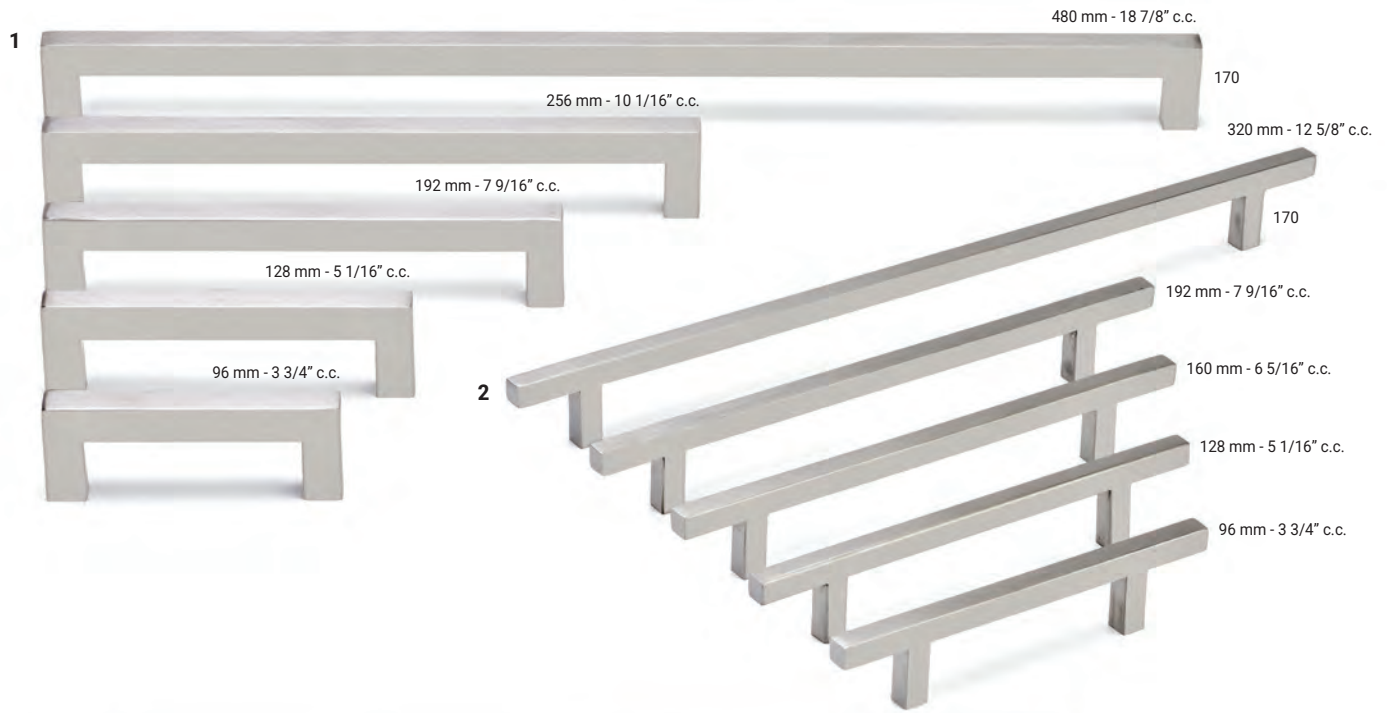

Ref. No.	Finishes	Materials	Dimensions (c.c. / Ø)	Overall Dimensions (L x P)	Screw/ Nail	
1	BP604480	170	Stainless steel	480 mm c.c.	495 x 40 mm - 19 1/2" x 1 9/16"	8/32
	BP604256	170	Stainless steel	256 mm c.c.	271 x 40 mm - 10 11/16" x 1 9/16"	8/32
	BP604192	170	Stainless steel	192 mm c.c.	207 x 40 mm - 8 1/8" x 1 9/16"	8/32
	BP604128	170, 170AB*	Stainless steel	128 mm c.c.	143 x 40 mm - 5 5/8" x 1 9/16"	8/32
2	BP60496	170, 170AB*	Stainless steel	96 mm c.c.	111 x 40 mm - 4 3/8" x 1 9/16"	8/32
	BP321320	170	Stainless steel	320 mm c.c.	384 x 30 mm - 15 1/8" x 1 3/16"	8/32
	BP321192	170	Stainless steel	192 mm c.c.	256 x 30 mm - 10 1/16" x 1 3/16"	8/32
	BP321160	170	Stainless steel	160 mm c.c.	224 x 30 mm - 8 13/16" x 1 3/16"	8/32
	BP321128	170	Stainless steel	128 mm c.c.	192 x 30 mm - 7 9/16" x 1 3/16"	8/32
	BP32196	170	Stainless steel	96 mm c.c.	160 x 30 mm - 6 5/16" x 1 3/16"	8/32

Ref. No.	Finishes	Materials	Dimensions (c.c. / Ø)	Overall Dimensions (L x P)	Screw/ Nail	
3	BP801320	140, 195, 900, 140/900, 195/900	Metal	320 mm c.c.	333 x 30 mm 13 1/8" x 1 3/16"	8/32
	BP801256	140, 195, 900, 140/900, 195/900	Metal	256 mm c.c.	269 x 30 mm 10 9/16" x 1 3/16"	8/32
	BP801192	140, 195, 900, 140/900, 195/900	Metal	192 mm c.c.	205 x 30 mm 8 1/16" x 1 3/16"	8/32
	BP801160	140, 195, 900, 140/900, 195/900	Metal	160 mm c.c.	173 x 30 mm 6 13/16" x 1 3/16"	8/32
	BP801128	140, 195, 900, 140/900, 195/900	Metal	128 mm c.c.	141 x 30 mm 5 9/16" x 1 3/16"	8/32
	BP80196	140, 195, 900, 140/900, 195/900	Metal	96 mm c.c.	109 x 30 mm 4 5/16" x 1 3/16"	8/32

* Antibacterial products.