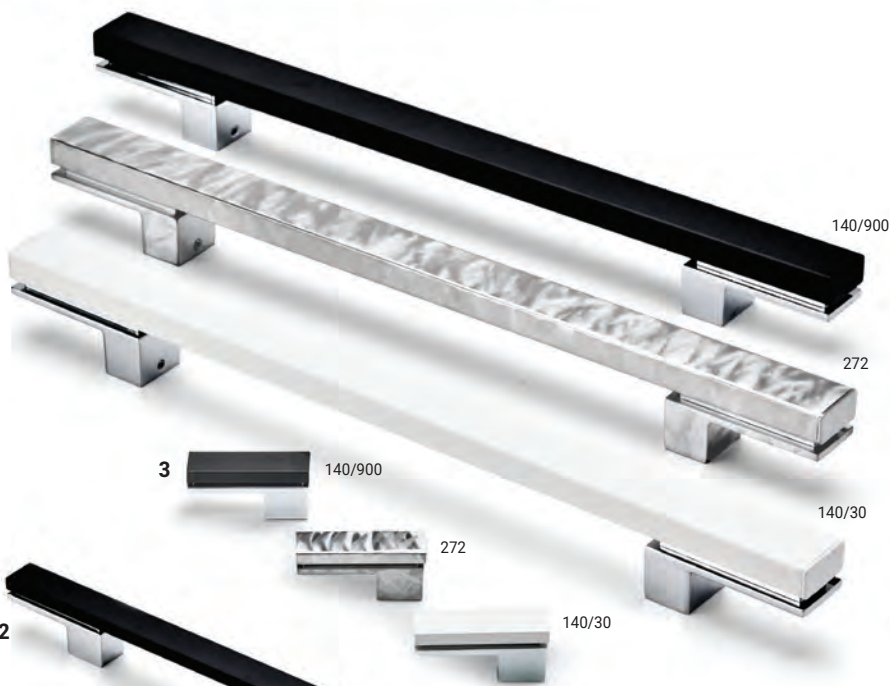

1

Comparison between appliance and cabinet pulls.