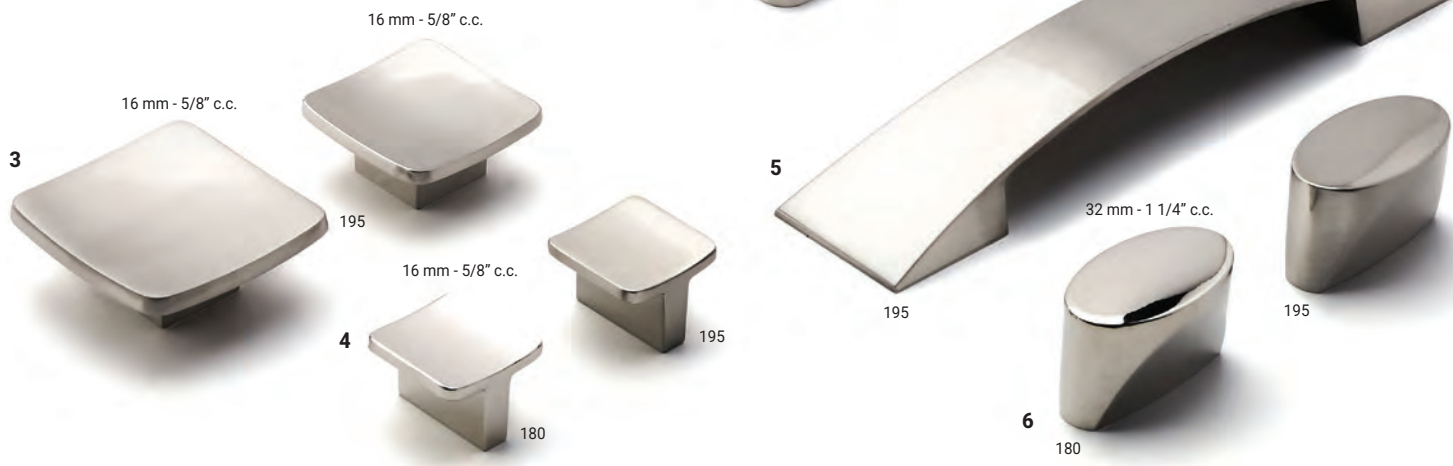

Ref. No.	Finishes	Materials	Dimensions (c.c. / Ø)	Overall Dimensions (L x P)	Screw/ Nail	
1	687288	180, 195	Metal	288 / 320 mm c.c. *	368 x 32 mm - 14 1/2" x 1 1/4"	M4
	687160	180, 195	Metal	160 / 192 mm c.c. *	240 x 32 mm - 9 7/16" x 1 1/4"	M4
2	685320	180, 195	Metal	128 / 320 mm c.c. *	333 x 36 mm - 13 1/8" x 1 7/16"	M4
	685160	180, 195	Metal	96 / 160 mm c.c. *	173 x 36 mm - 6 3/4" x 1 7/16"	M4
	68532	180, 195	Metal	32 mm c.c.	44 x 32 mm - 1 3/4" x 1 1/4"	M4

Ref. No.	Finishes	Materials	Dimensions (c.c. / Ø)	Overall Dimensions (L x P)	Screw/ Nail	
3	136557	195	Metal	16 mm c.c.	57 x 23 mm - 2 1/4" x 15/16"	M4
	136545	195	Metal	16 mm c.c.	45 x 20 mm - 1 3/4" x 13/16"	M4
4	35716	180, 195	Metal	16 mm c.c.	30 x 23 mm - 1 3/16" x 15/16"	M4
5	17514160	195	Metal	160 mm c.c.	200 x 24 mm - 7 7/8" x 15/16"	M4
6	35832	180, 195	Metal	32 mm c.c.	50 x 31 mm - 2" x 1 1/4"	M4

* Multiple center-to-center options.