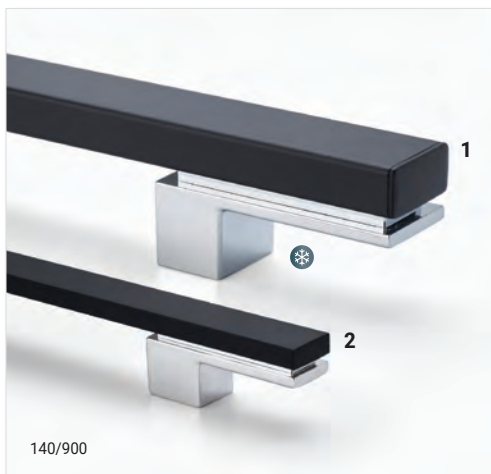

❄️ Appliance pulls, see available options on [richelieu.com](http://richelieu.com)

1

Comparison between appliance and cabinet pulls.

Comparison between appliance and cabinet pulls.

Ref. No.	Finishes	Materials	Dimensions (c.c. / Ø)	Overall Dimensions (L x P)	Screw/ Nail
1	61121000 272, 140/30, 140/900	Metal	❄️ 1 000 mm c.c.	1 136 x 45 mm 44 3/4" x 1 3/4"	M5
	61311000 *	Metal	Twin handle for back-to-back installation		M5
	6112500 272, 140/30, 140/900	Metal	❄️ 500 mm c.c.	636 x 45 mm 25 1/16" x 1 3/4"	M5
	6131500 *	Metal	Twin handle for back-to-back installation		M5
	6112300 272, 140/30, 140/900	Metal	❄️ 300 mm c.c.	436 x 45 mm 17 3/16" x 1 3/4"	M5
	6131300 *	Metal	Twin handle for back-to-back installation		M5