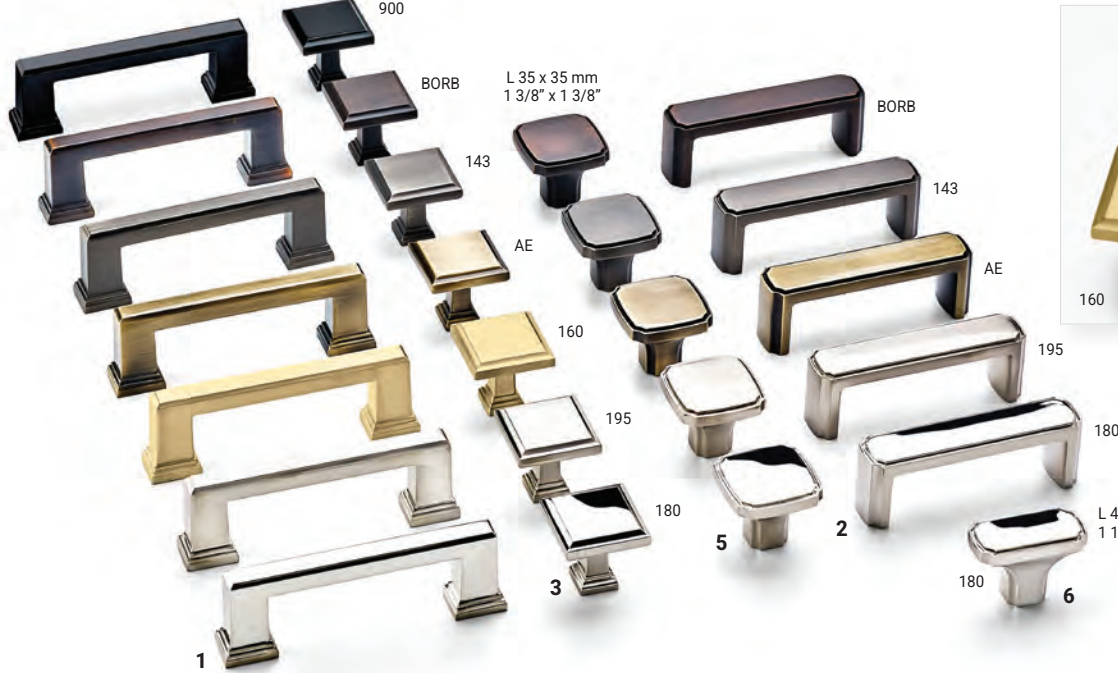

\* Multiple center-to-center options.

❄️ Appliance pulls, see available options on [richelieu.com](http://richelieu.com)

❄️ 457 mm - 18" c.c.

Comparison between appliance and cabinet pulls.

L 32 x 32 mm  
1 1/4" x 1 1/4"