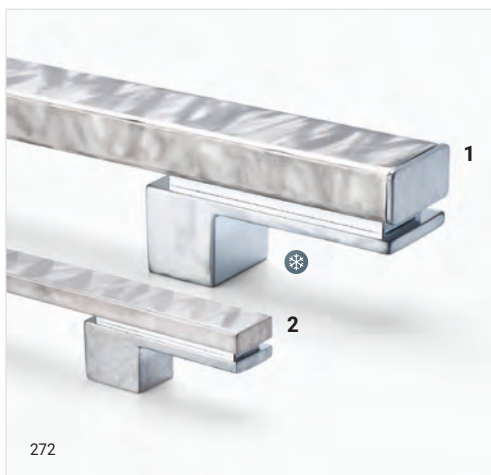

1

Comparison between appliance and cabinet pulls.