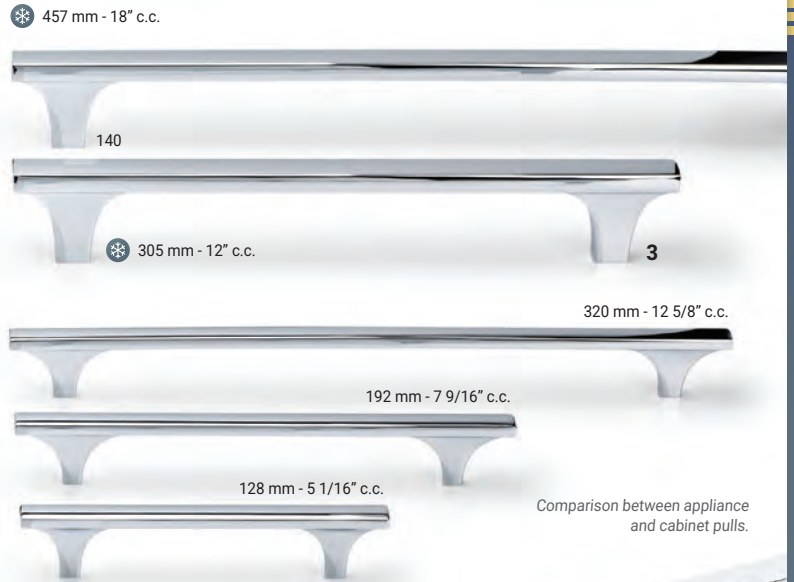

❄️ Appliance Pulls

Comparison between appliance and cabinet pulls.

Ref. No.	Finishes	Materials	Dimensions (c.c. / Ø)	Overall Dimensions (L x P)	Screw/ Nail	
1	BP874518	140, 158, 195, 900	Metal	❄️ 18" c.c.	509 x 64 mm - 20 1/16" x 2 1/2"	M6
	BP874512	140, 158, 195, 900	Metal	❄️ 12" c.c.	357 x 64 mm - 14 1/16" x 2 1/2"	M6
	BP8745320 *	140, 158, 195, 900	Metal	288/320 mm c.c. *	334 x 42 mm - 13 1/8" x 1 5/8"	8/32
	BP8745192 *	140, 158, 195, 900	Metal	192/224 mm c.c. *	238 x 42 mm - 9 3/8" x 1 5/8"	8/32
	BP8745128 *	140, 158, 195, 900	Metal	128/160 mm c.c. *	170 x 40 mm - 6 11/16" x 1 9/16"	8/32
2	BP874530	140, 158, 195, 900	Metal	30 x 30 mm	30 x 30 mm - 1 3/16" x 1 3/16"	8/32

Ref. No.	Finishes	Materials	Dimensions (c.c. / Ø)	Overall Dimensions (L x P)	Screw/ Nail	
3	BP879018	140, 158, 195, 900	Metal	❄️ 18" c.c.	527 x 57 mm - 20 3/4" x 2 1/4"	M6
	BP879012	140, 158, 195, 900	Metal	❄️ 12" c.c.	375 x 57 mm - 14 3/4" x 2 1/4"	M6
	BP8790320	140, 158, 195, 900	Metal	320 mm c.c.	380 x 36 mm - 14 15/16" x 1 7/16"	8/32
	BP8790192	140, 158, 195, 900	Metal	192 mm c.c.	252 x 36 mm - 9 15/16" x 1 7/16"	8/32
	BP8790128	140, 158, 195, 900	Metal	128 mm c.c.	178 x 36 mm - 7" x 1 7/16"	8/32
4	BP879040	140, 158, 195, 900	Metal	40 x 32 mm	40 x 32 mm - 1 9/16" x 1 1/4"	8/32

* Multiple center-to-center options.

❄️ Appliance pulls, see available options on richelieu.com