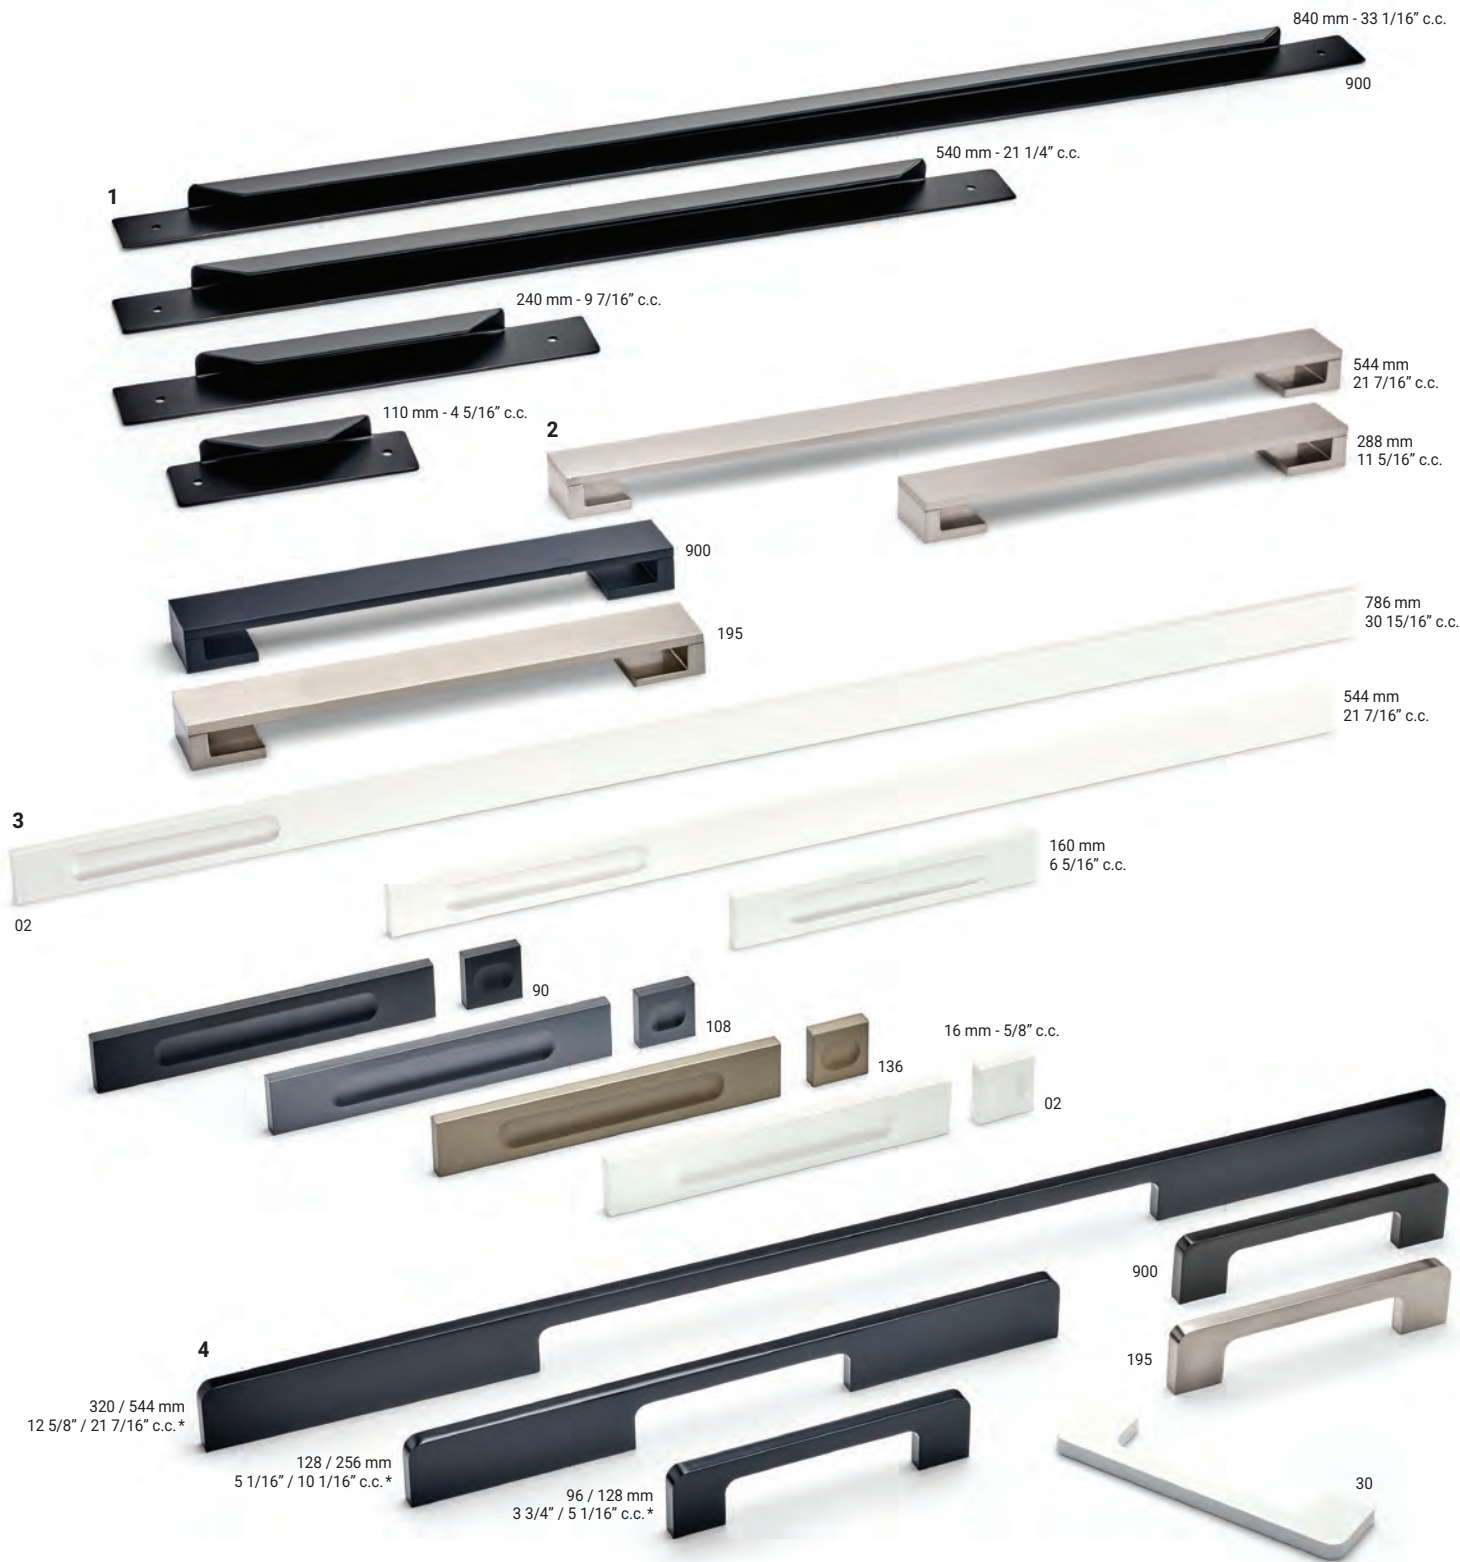

\* Multiple center-to-center options.

INSPIRATION / MODERN

ALUMINIUM

Ref. No.	Finishes	Materials	Dimensions (c.c. / Ø)	Overall Dimensions (L x P)	Screw/ Nail
1	7145890** 900	Iron	840 mm c.c.	890 x 18 mm - 35 1/16" x 11/16"	VB
	7145590** 900	Iron	540 mm c.c.	590 x 18 mm - 23 1/4" x 11/16"	VB
	7145290 900	Iron	240 mm c.c.	290 x 18 mm - 11 7/16" x 11/16"	VB
	7145140 900	Iron	110 mm c.c.	140 x 18 mm - 5 1/2" x 11/16"	VB
2	7795544** 900, 195	Metal	544 mm c.c.	558 x 28 mm - 22" x 1 1/8"	M4
	7795288 900, 195	Metal	288 mm c.c.	302 x 28 mm - 11 7/8" x 1 1/8"	M4
3	7824786** 02, 90, 108, 136	Metal	786 mm c.c.	800 x 30 mm - 31 1/2" x 1 3/16"	M4
	7824544** 02, 90, 108, 136	Metal	544 mm c.c.	558 x 30 mm - 22" x 1 3/16"	M4