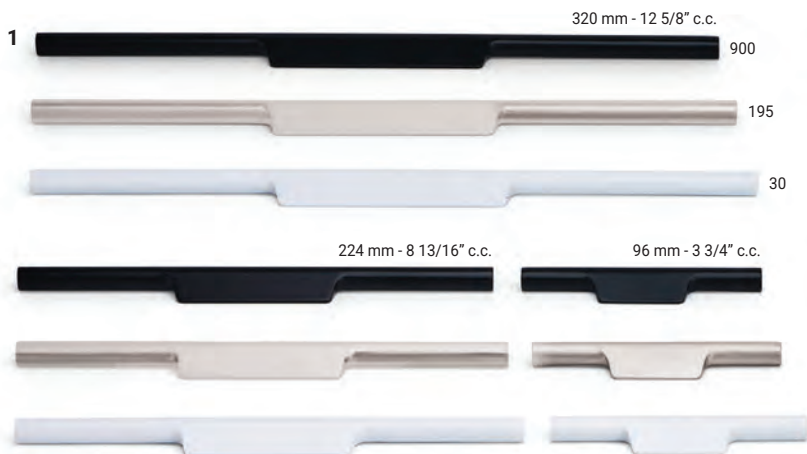

320 mm - 12 5/8" c.c.

224 mm - 8 13/16" c.c.

96 mm - 3 3/4" c.c.