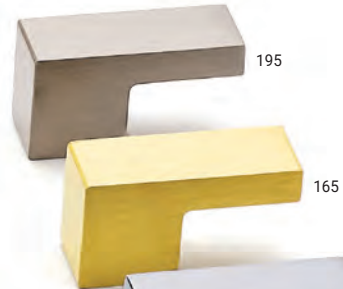

Ref. No.	Finishes	Materials	Dimensions (c.c. / Ø)	Overall Dimensions (L x P)	Screw/ Nail	
1	7979256	OBRZ, 140, 165, 195	Metal	256 mm c.c.	268 x 19 mm 10 9/16" x 3/4"	M4
	7979128	OBRZ, 140, 165, 195	Metal	128 mm c.c.	140 x 19 mm 5 1/2" x 3/4"	M4
2	798125	OBRZ, 140, 165, 195	Metal	25 x 25 mm	25 x 25 mm 1" x 1"	M4
	798118	OBRZ, 140, 165, 195	Metal	18 x 18 mm	18 x 24 mm 11/16" x 15/16"	M4

Ref. No.	Finishes	Materials	Dimensions (c.c. / Ø)	Overall Dimensions (L x P)	Screw/ Nail	
3	79761699	OBRZ, 140, 165, 195	Metal	16 mm c.c.	100 x 30 mm 3 15/16" x 1 3/16"	M4
4	79761654	OBRZ, 140, 165, 195	Metal	16 mm c.c.	55 x 30 mm 2 3/16" x 1 3/16"	M4
5	798632	OBRZ, 140, 165, 195	Metal	Ø 32 mm	32 x 28 mm 1 1/4" x 1 1/8"	M4
	798626	OBRZ, 140, 165, 195	Metal	Ø 26 mm	26 x 23 mm 1" x 15/16"	M4