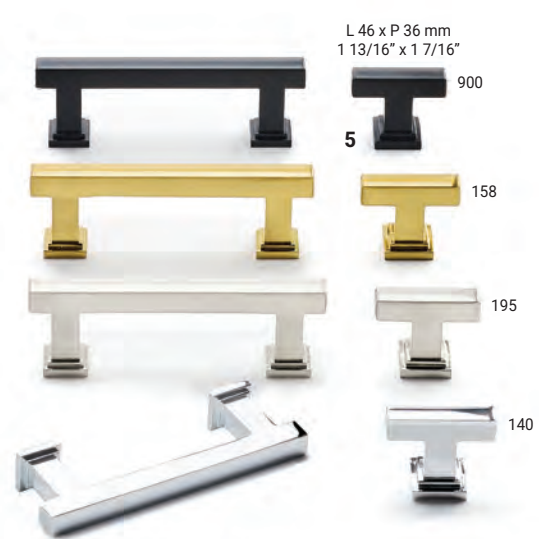

Ref. No.	Finishes	Materials	Dimensions (c.c. / Ø)	Overall Dimensions (L x P)	Screw/ Nail	
2	BP8640320	140, 158, 195, 900	Metal	320 mm c.c.	355 x 38 mm - 14" x 1 1/2"	8/32
	BP8640192	140, 158, 195, 900	Metal	192 mm c.c.	227 x 38 mm - 8 15/16" x 1 1/2"	8/32
	BP8640160	140, 158, 195, 900	Metal	160 mm c.c.	188 x 33 mm - 7 3/8" x 1 5/16"	8/32
	BP8640128	140, 158, 195, 900	Metal	128 mm c.c.	156 x 33 mm - 6 1/8" x 1 5/16"	8/32
	BP864096	140, 158, 195, 900	Metal	96 mm c.c.	124 x 33 mm - 4 7/8" x 1 5/16"	8/32
3	BP865533	140, 158, 195, 900	Metal	33 x 33 mm	33 x 33 mm - 1 5/16" x 1 5/16"	8/32
4	BP865544	140, 158, 195, 900	Metal	44 x 33 mm	44 x 33 mm - 1 3/4" x 1 5/16"	8/32
5	BP864033	140, 158, 195, 900	Metal	32 x 32 mm	32 x 33 mm - 1 1/4" x 1 5/16"	8/32

❄️ Appliance pulls, see available options on [richelieu.com](http://richelieu.com)

❄️ Appliance Pulls

Comparison between appliance and cabinet pulls.

Comparison between appliance and cabinet pulls.

Ref. No.	Finishes	Materials	Dimensions (c.c. / Ø)	Overall Dimensions (L x P)	Screw/ Nail
1	BP868018 140, 158, 195, 900	Metal	❄️ 18" c.c.	490 x 61 mm - 19 5/16" x 2 3/8"	M6
	BP868012 140, 158, 195, 900	Metal	❄️ 12" c.c.	337 x 61 mm - 13 1/4" x 2 3/8"	M6
	BP8680320 140, 158, 195, 900	Metal	320 mm c.c.	336 x 42 mm - 13 1/4" x 1 5/8"	8/32
	BP8680192 140, 158, 195, 900	Metal	192 mm c.c.	210 x 41 mm - 8 1/4" x 1 5/8"	8/32
	BP8680160 140, 158, 195, 900	Metal	160 mm c.c.	174 x 35 mm - 6 7/8" x 1 3/8"	8/32
	BP8680128 140, 158, 195, 900	Metal	128 mm c.c.	142 x 35 mm - 5 9/16" x 1 3/8"	8/32
	BP868096 140, 158, 195, 900	Metal	96 mm c.c.	110 x 35 mm - 4 5/16" x 1 3/8"	8/32
2	BP864518 140, 158, 195, 900	Metal	❄️ 18" c.c.	528 x 64 mm - 20 13/16" x 2 1/2"	M6
	BP864512 140, 158, 195, 900	Metal	❄️ 12" c.c.	376 x 64 mm - 14 13/16" x 2 1/2"	M6