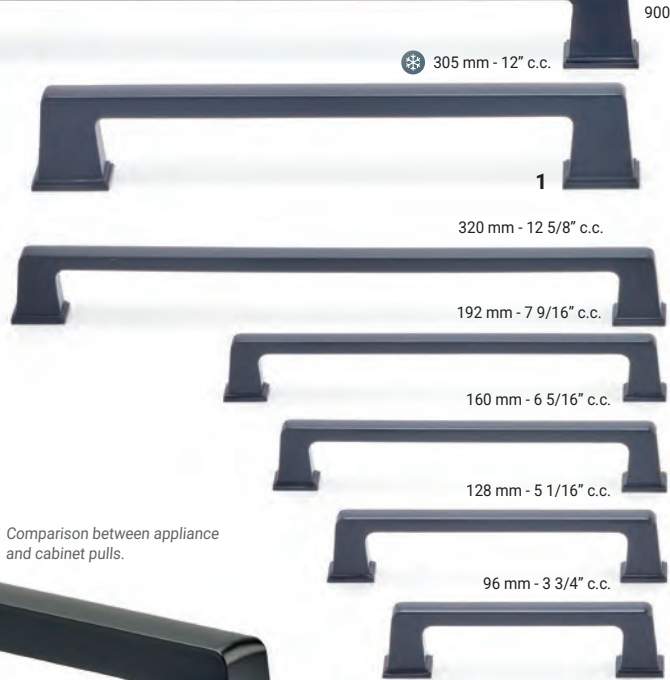

❄️ Appliance pulls, see available options on [richelieu.com](http://richelieu.com)

❄️ Appliance Pulls

❄️ 457 mm - 18" c.c.

❄️ 305 mm - 12" c.c.

❄️ 457 mm - 18" c.c.

❄️ 305 mm - 12" c.c.

Comparison between appliance and cabinet pulls.

❄️ Comparison between appliance and cabinet pulls.

L 28 x P 28 mm  
1 1/8" x 1 1/8"

3

L 29 x P 26 mm  
1 1/8" x 1"

Ref. No.	Finishes	Materials	Dimensions (c.c. / Ø)	Overall Dimensions (L x P)	Screw/ Nail	
1	BP869518*	140, 158, 195, 900	Metal	❄️ 18" c.c.	503 x 58 mm 19 13/16" x 2 1/4"	M6
	BP869512*	140, 158, 195, 900	Metal	❄️ 12" c.c.	353 x 58 mm 13 7/8" x 2 1/4"	M6
	BP8695320	140, 158, 195, 900	Metal	320 mm c.c.	338 x 38 mm 13 5/16" x 1 1/2"	8/32
	BP8695192	140, 158, 195, 900	Metal	192 mm c.c.	222 x 33 mm 8 3/4" x 1 5/16"	8/32
	BP8695160	140, 158, 195, 900	Metal	160 mm c.c.	190 x 33 mm 7 1/2" x 1 5/16"	8/32
	BP8695128	140, 158, 195, 900	Metal	128 mm c.c.	158 x 33 mm 6 1/4" x 1 5/16"	8/32
	BP869596	140, 158, 195, 900	Metal	96 mm c.c.	126 x 33 mm 4 15/16" x 1 5/16"	8/32