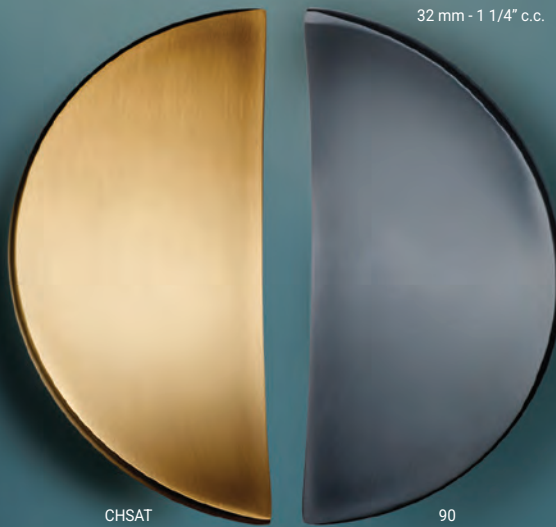

# INSPIRATION

A modern half-moon pull designed for a comfortable, intuitive grip. Pair two pulls to create a circle, or mix sizes and finishes for a personalized look. Sold individually.