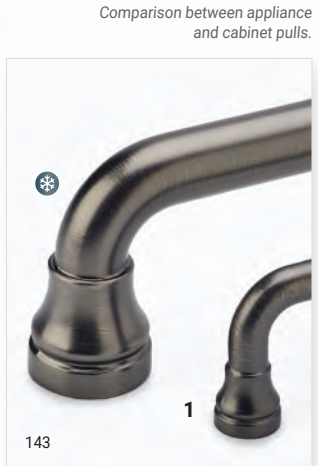

❄️ Appliance Pulls

Ref. No.	Finishes	Materials	Dimensions (c.c. / Ø)	Overall Dimensions (L x P)	Screw/ Nail
1	BP740304 AE, BORB, 143, 180, 195	Metal	❄️ 12" c.c.	329 x 50 mm - 12 15/16" x 2"	M6
	BP740192 AE, BORB, 143, 180, 195	Metal	192 mm c.c.	205 x 33 mm - 8 1/16" x 1 5/16"	8/32
	BP740160 AE, BORB, 143, 180, 195	Metal	160 mm c.c.	173 x 33 mm - 6 13/16" x 1 5/16"	8/32
	BP740128 AE, BORB, 143, 180, 195	Metal	128 mm c.c.	141 x 33 mm - 5 9/16" x 1 5/16"	8/32
	BP74096 AE, BORB, 143, 180, 195	Metal	96 mm c.c.	109 x 33 mm - 4 5/16" x 1 5/16"	8/32
	BP74076 AE, BORB, 143, 180, 195	Metal	3" c.c.	87 x 30 mm - 3 7/16" x 1 3/16"	8/32
2	BP74043 AE, BORB, CBRZ, 143, 180, 195	Metal		43 x 33 mm - 1 11/16" x 1 5/16"	8/32
3	BP74032 AE, BORB, 143, 180, 195	Metal	Ø 32 mm	32 x 33 mm - 1 1/4" x 1 5/16"	8/32
4	BP790192 AE, BORB, CHBRZ, 143, 160, 180, 195, 900	Metal	192 mm c.c.	208 x 40 mm - 8 3/16" x 1 9/16"	8/32

Ref. No.	Finishes	Materials	Dimensions (c.c. / Ø)	Overall Dimensions (L x P)	Screw/ Nail
4	BP790160 AE, BORB, CHBRZ, 143, 160, 180, 195, 900	Metal	160 mm c.c.	176 x 40 mm - 6 15/16" x 1 9/16"	8/32
	BP790128 AE, BORB, CHBRZ, 143, 160, 180, 195, 900	Metal	128 mm c.c.	144 x 40 mm - 5 11/16" x 1 9/16"	8/32
	BP79096 AE, BORB, CHBRZ, 143, 160, 180, 195, 900	Metal	96 mm c.c.	112 x 40 mm - 4 7/16" x 1 9/16"	8/32
	BP79076 AE, BORB, CHBRZ, 143, 160, 180, 195, 900	Metal	3" c.c.	90 x 30 mm - 3 9/16" x 1 3/16"	8/32
5	BP79032 AE, BORB, CHBRZ, 143, 160, 180, 195, 900	Metal	Ø 32 mm	32 x 33 mm - 1 1/4" x 1 5/16"	8/32
6	BP79040 AE, BORB, CHBRZ, 143, 160, 180, 195, 900	Metal		40 x 33 mm - 1 9/16" x 1 5/16"	8/32

❄️ Appliance pulls, see available options on richelieu.com