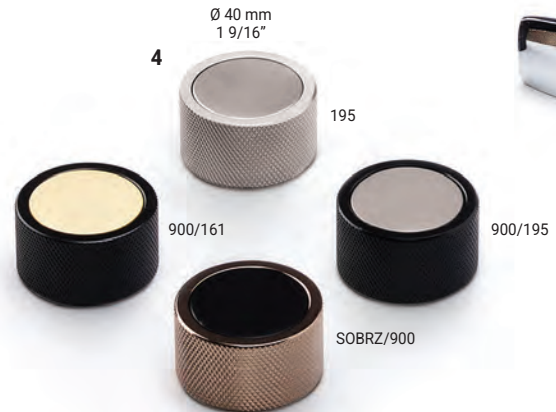

Ref. No.	Finishes	Materials	Dimensions (c.c. / Ø)	Overall Dimensions (L x P)	Screw/ Nail
1 8715512 *	SORBZ/90, 131/161, 140/92, 161/90, 195/90	Metal	512 mm c.c.	547 x 35 mm 21 9/16" x 1 3/8"	M4
8715320	SORBZ/90, 131/161, 140/92, 161/90, 195/90	Metal	320 mm c.c.	355 x 35 mm 14" x 1 3/8"	M4
8715192	SORBZ/90, 131/161, 140/92, 161/90, 195/90	Metal	192 mm c.c.	227 x 35 mm 8 15/16" x 1 3/8"	M4
8715128	SORBZ/90, 131/161, 140/92, 161/90, 195/90	Metal	128 mm c.c.	163 x 35 mm 6 7/16" x 1 3/8"	M4

Ref. No.	Finishes	Materials	Dimensions (c.c. / Ø)	Overall Dimensions (L x P)	Screw/ Nail
2 871530	SORBZ/90, 131/161, 140/92, 161/90, 195/90	Metal	60 x 35 mm 2 3/8" x 1 3/8"		M4
3 4025224	OBRZ, 90, 92, 140, 161, 195	Metal	224 mm c.c.	258 x 34 mm 10 3/16" x 1 5/16"	M4
4025160	OBRZ, 90, 92, 140, 161, 195	Metal	160 mm c.c.	185 x 31 mm 7 1/4" x 1 1/8"	M4
4 206540	SORBZ/900, 195, 900/161, 900/195	Metal	Ø 40 mm	40 x 22 mm 1 9/16" x 7/8"	M4

* Oversized pull.