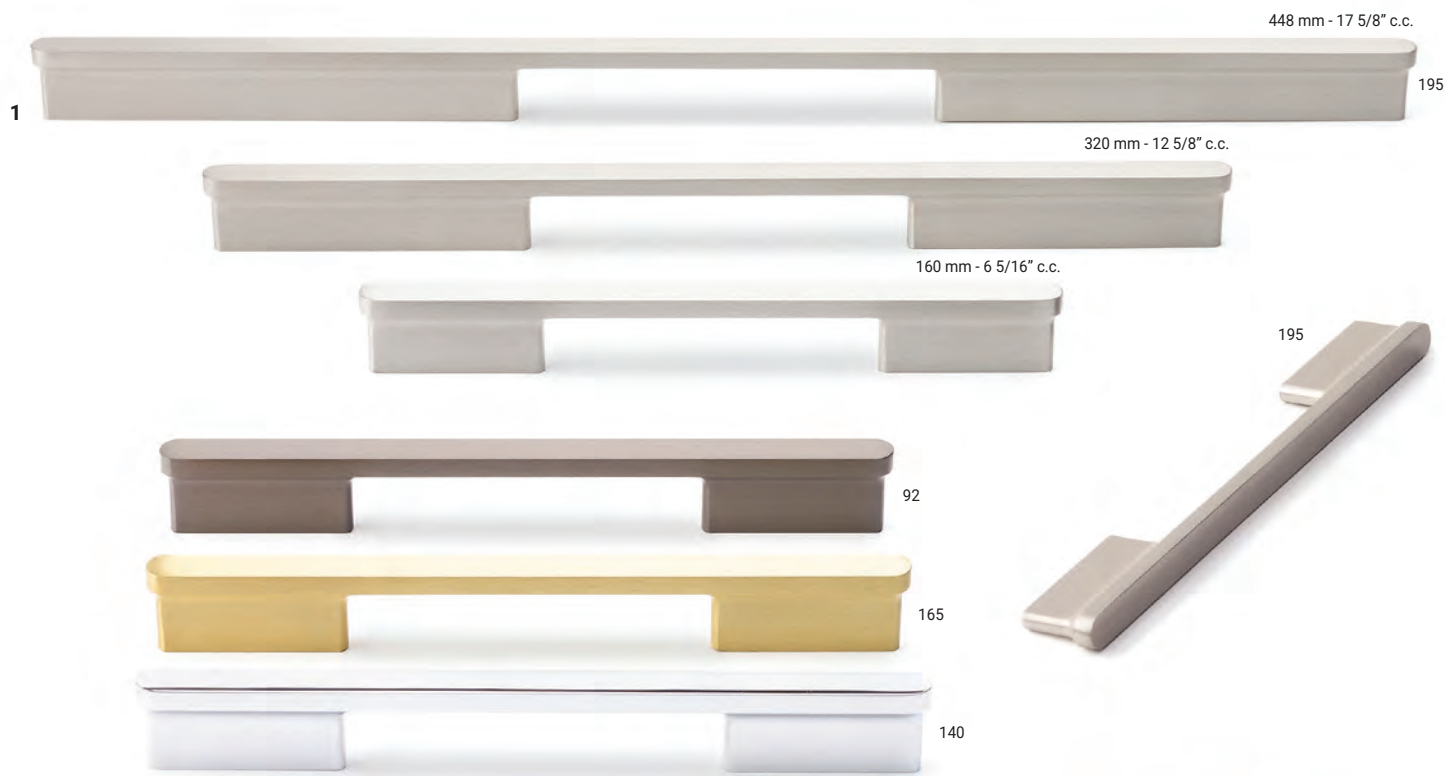

Ref. No.	Finishes	Materials	Dimensions (c.c. / Ø)	Overall Dimensions (L x P)	Screw/ Nail
1 8636448	92, 140, 165, 195	Metal	448 mm c.c.	480 x 28 mm 18 7/8" x 1 1/8"	M4
8636320	92, 140, 165, 195	Metal	320 mm c.c.	340 x 28 mm 13 3/8" x 1 1/8"	M4
8636160	92, 140, 165, 195	Metal	160 mm c.c.	220 x 28 mm 8 11/16" x 1 1/8"	M4

Ref. No.	Finishes	Materials	Dimensions (c.c. / Ø)	Overall Dimensions (L x P)	Screw/ Nail
2 7381448	92, 140, 165, 195	Metal	448 mm c.c.	468 x 40 mm 18 7/16" x 1 9/16"	M4
7381320	92, 140, 165, 195	Metal	320 mm c.c.	340 x 40 mm 13 3/8" x 1 9/16"	M4
7381192	92, 140, 165, 195	Metal	192 mm c.c.	212 x 40 mm 8 3/8" x 1 9/16"	M4