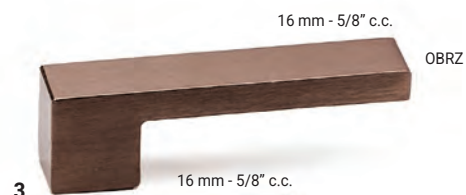

Ref. No.	Finishes	Materials	Dimensions (c.c. / Ø)	Overall Dimensions (L x P)	Screw/ Nail	
1	7979256	OBRZ, 140, 165, 195	Metal	256 mm c.c.	268 x 19 mm 10 9/16" x 3/4"	M4
	7979128	OBRZ, 140, 165, 195	Metal	128 mm c.c.	140 x 19 mm 5 1/2" x 3/4"	M4
2	798125	OBRZ, 140, 165, 195	Metal	25 x 25 mm	25 x 25 mm 1" x 1"	M4
	798118	OBRZ, 140, 165, 195	Metal	18 x 18 mm	18 x 24 mm 11/16" x 15/16"	M4

Ref. No.	Finishes	Materials	Dimensions (c.c. / Ø)	Overall Dimensions (L x P)	Screw/ Nail	
3	79761699	OBRZ, 140, 165, 195	Metal	16 mm c.c.	100 x 30 mm 3 15/16" x 1 3/16"	M4
4	79761654	OBRZ, 140, 165, 195	Metal	16 mm c.c.	55 x 30 mm 2 3/16" x 1 3/16"	M4
5	798632	OBRZ, 140, 165, 195	Metal	Ø 32 mm	32 x 28 mm 1 1/4" x 1 1/8"	M4
	798626	OBRZ, 140, 165, 195	Metal	Ø 26 mm	26 x 23 mm 1" x 15/16"	M4