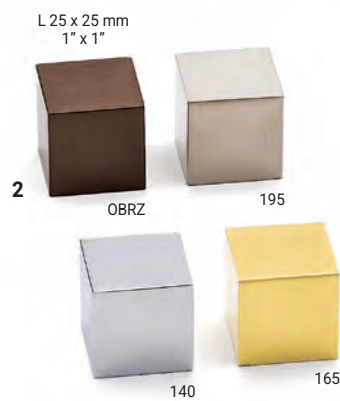

Ref. No.	Finishes	Materials	Dimensions (c.c. / Ø)	Overall Dimensions (L x P)	Screw/ Nail	
1	7979256	OBRZ, 140, 165, 195	Metal	256 mm c.c.	268 x 19 mm 10 9/16" x 3/4"	M4
	7979128	OBRZ, 140, 165, 195	Metal	128 mm c.c.	140 x 19 mm 5 1/2" x 3/4"	M4
2	798125	OBRZ, 140, 165, 195	Metal	25 x 25 mm	25 x 25 mm 1" x 1"	M4
	798118	OBRZ, 140, 165, 195	Metal	18 x 18 mm	18 x 24 mm 11/16" x 15/16"	M4

Ref. No.	Finishes	Materials	Dimensions (c.c. / Ø)	Overall Dimensions (L x P)	Screw/ Nail	
3	79761699	OBRZ, 140, 165, 195	Metal	16 mm c.c.	100 x 30 mm 3 15/16" x 1 3/16"	M4
4	79761654	OBRZ, 140, 165, 195	Metal	16 mm c.c.	55 x 30 mm 2 3/16" x 1 3/16"	M4
5	798632	OBRZ, 140, 165, 195	Metal	Ø 32 mm	32 x 28 mm 1 1/4" x 1 1/8"	M4
	798626	OBRZ, 140, 165, 195	Metal	Ø 26 mm	26 x 23 mm 1" x 15/16"	M4